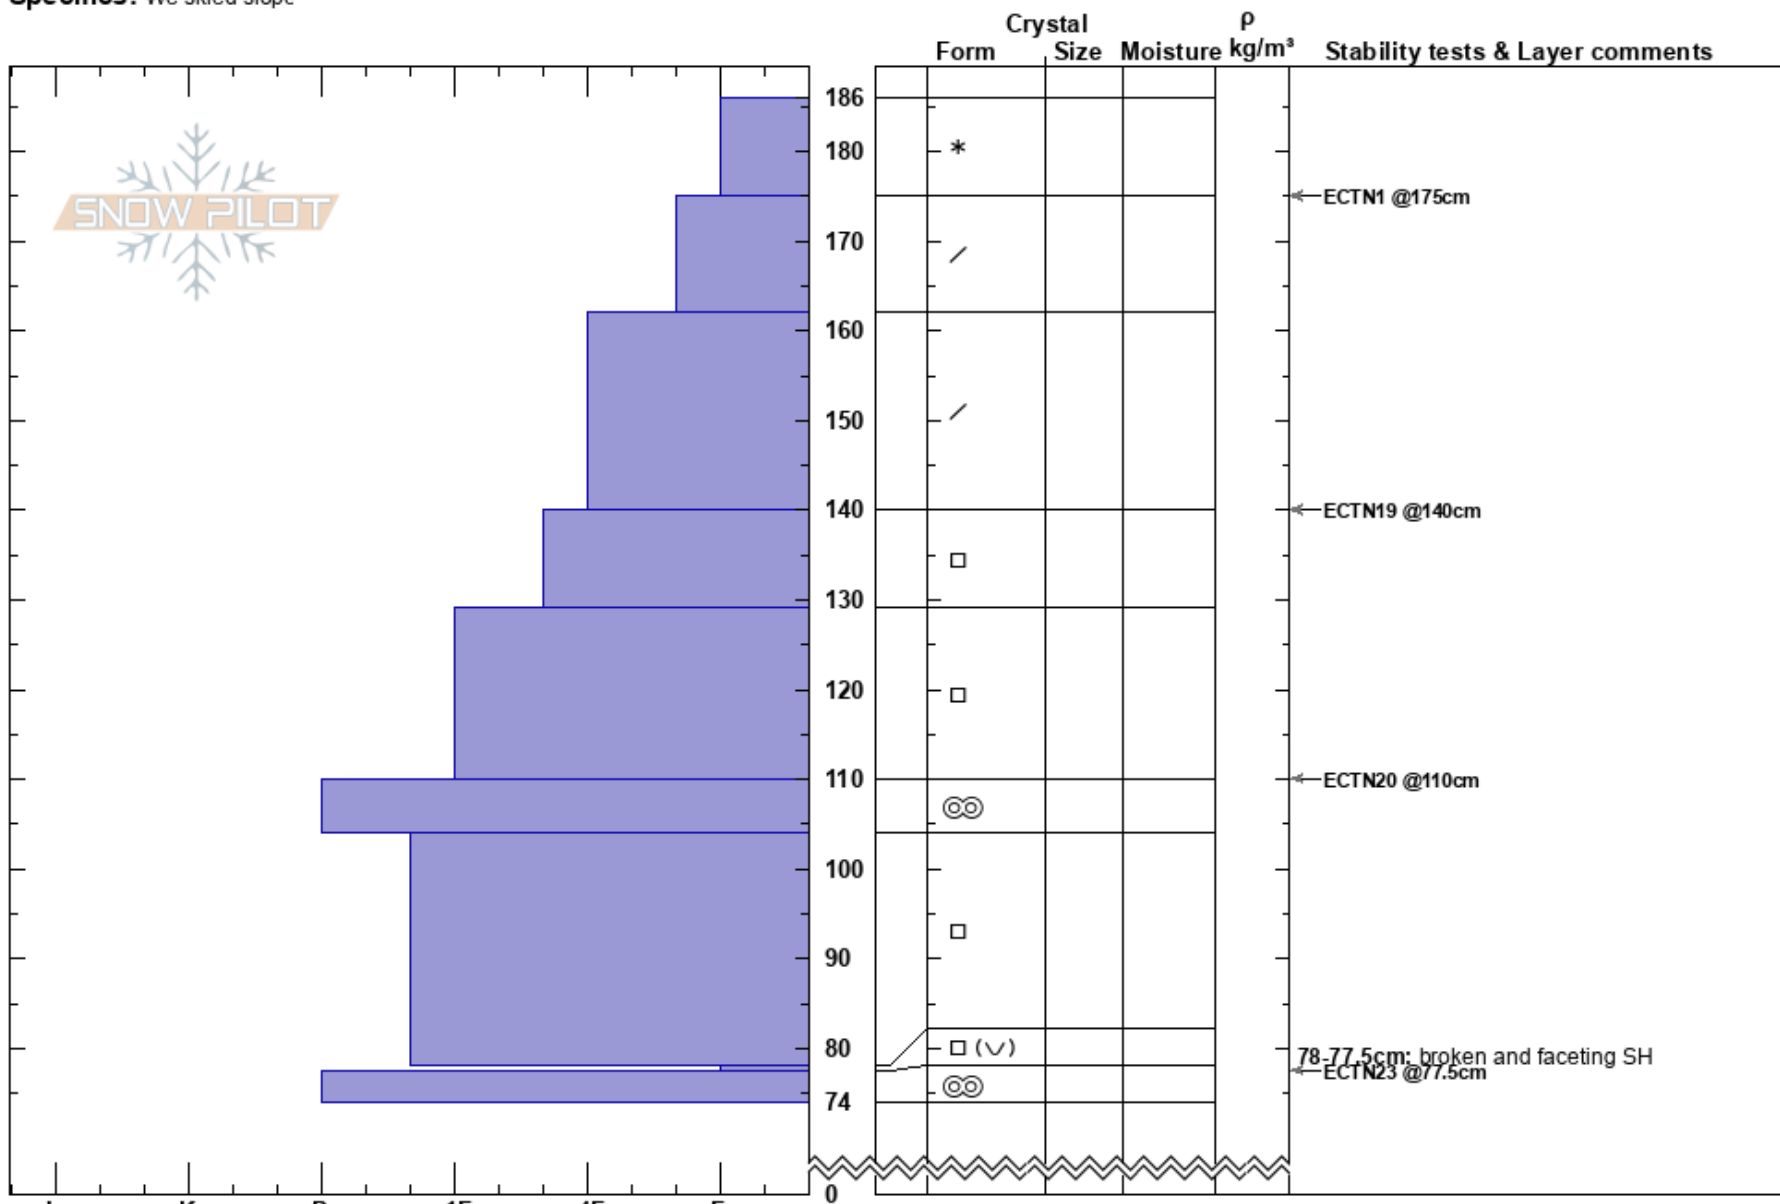

Barnett's Bluff
 Rattlesnake Mtns
 MT
Elevation: 7250 ft
Aspect: 218°
Specifics: We skied slope

Logan King
 02/27/2019 - 1:00pm
Co-ord: 47.03875N, -113.99757W
Slope Angle: 28°
Wind Loading: no

Stability: Fair
Air Temperature: -4°C
Sky Cover: OVC
Precipitation: S2
Wind: SE Light Breeze

HS: 186
PS: 27 78-77.5cm: broken and faceting SH

Notes: