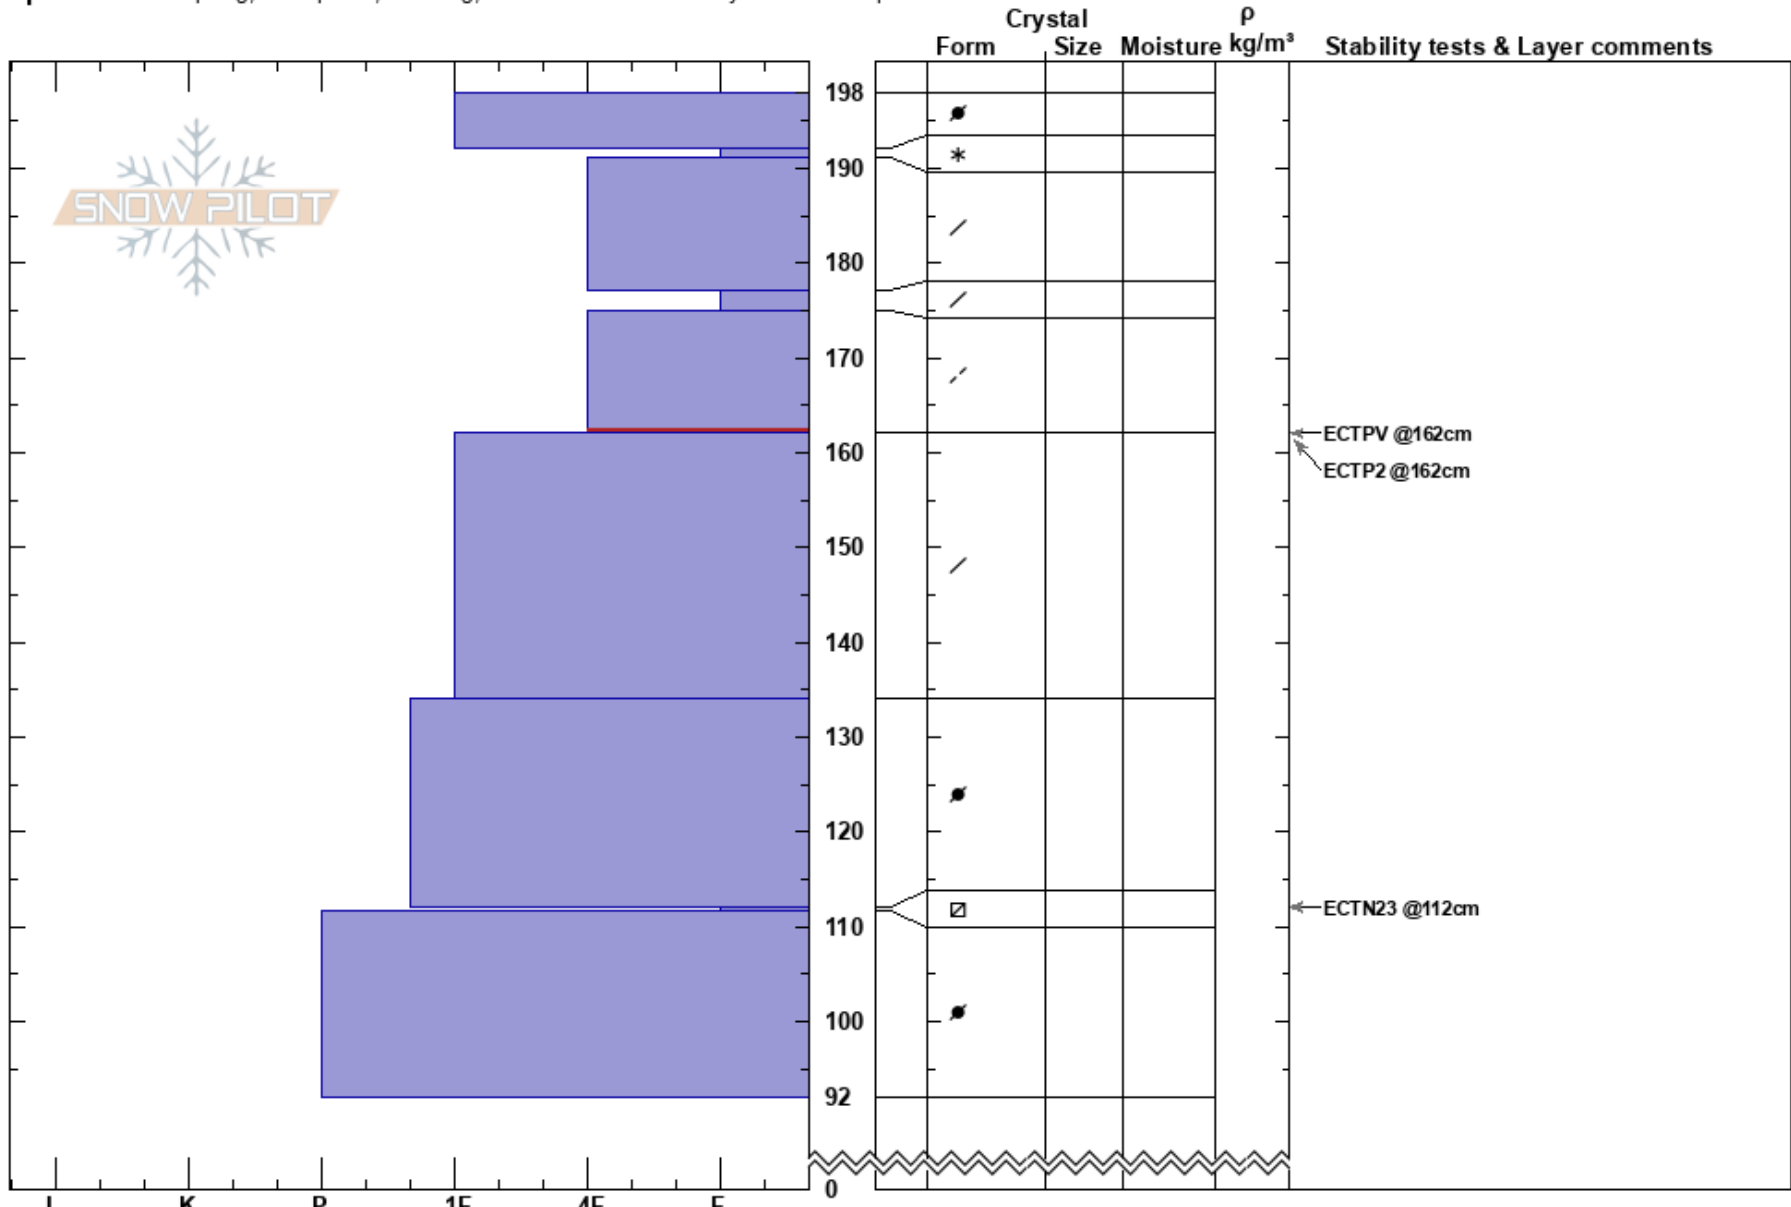

Point 6  
 Rattlesnake Mtns  
 MT  
 Elevation: 7700 ft  
 Aspect: 290°

Logan King  
 02/27/2019 - 11:15am  
 Co-ord: 47.04255N, -113.98745W  
 Slope Angle: 34°  
 Wind Loading: yes

Stability: Very Poor  
 Air Temperature: -11°C  
 Sky Cover: OVC  
 Precipitation: S-1  
 Wind: NE Moderate

HS:198  
 PF:50  
 175-162cm:Problematic layer

Specifics: Collapsing, widespread; Cracking; Recent avalanche activity on similar slopes

Notes: