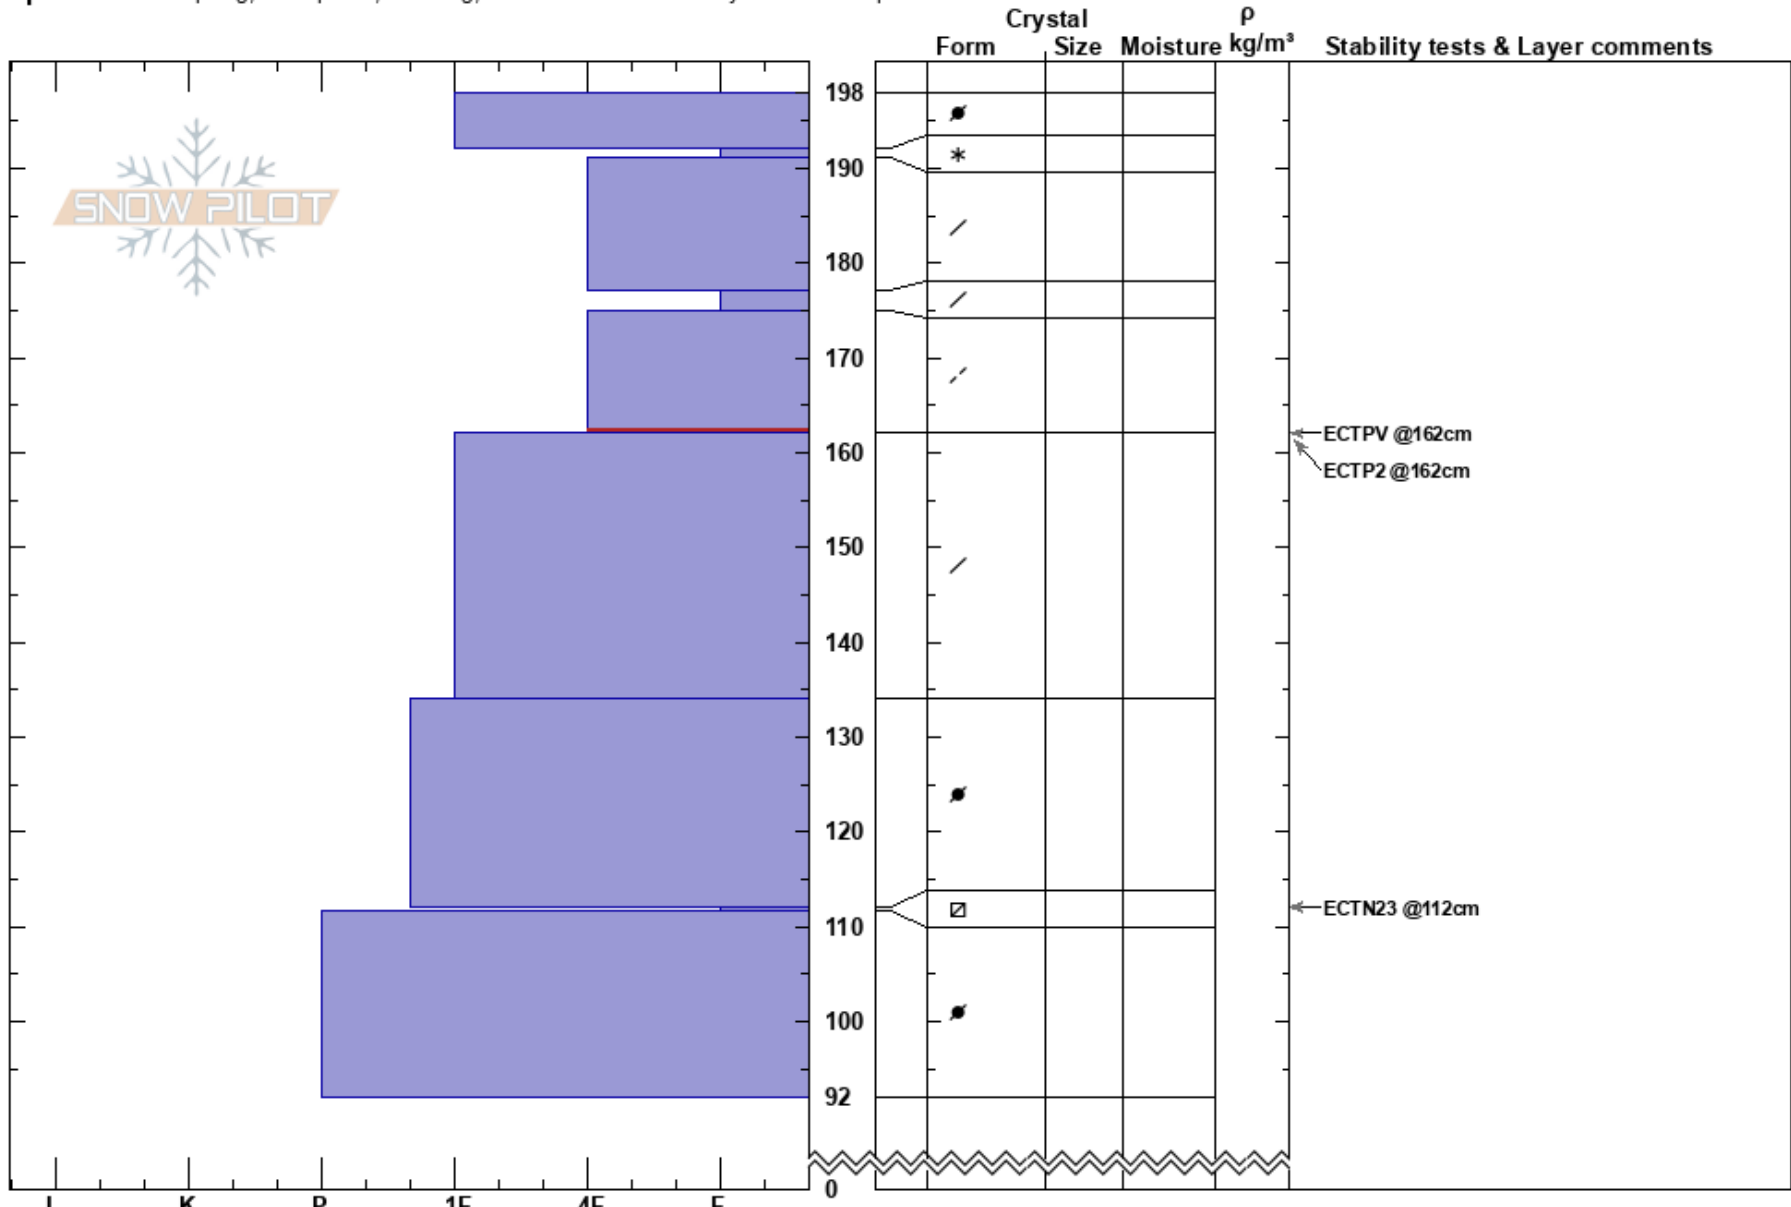

Point 6
 Rattlesnake Mtns
 MT
 Elevation: 7700 ft
 Aspect: 290°

Logan King
 02/27/2019 - 11:15am
 Co-ord: 47.04255N, -113.98745W
 Slope Angle: 34°
 Wind Loading: yes

Stability: Very Poor
 Air Temperature: -11°C
 Sky Cover: OVC
 Precipitation: S-1
 Wind: NE Moderate

HS:198
 PF:50
 175-162cm:Problematic layer

Specifics: Collapsing, widespread; Cracking; Recent avalanche activity on similar slopes

Notes: