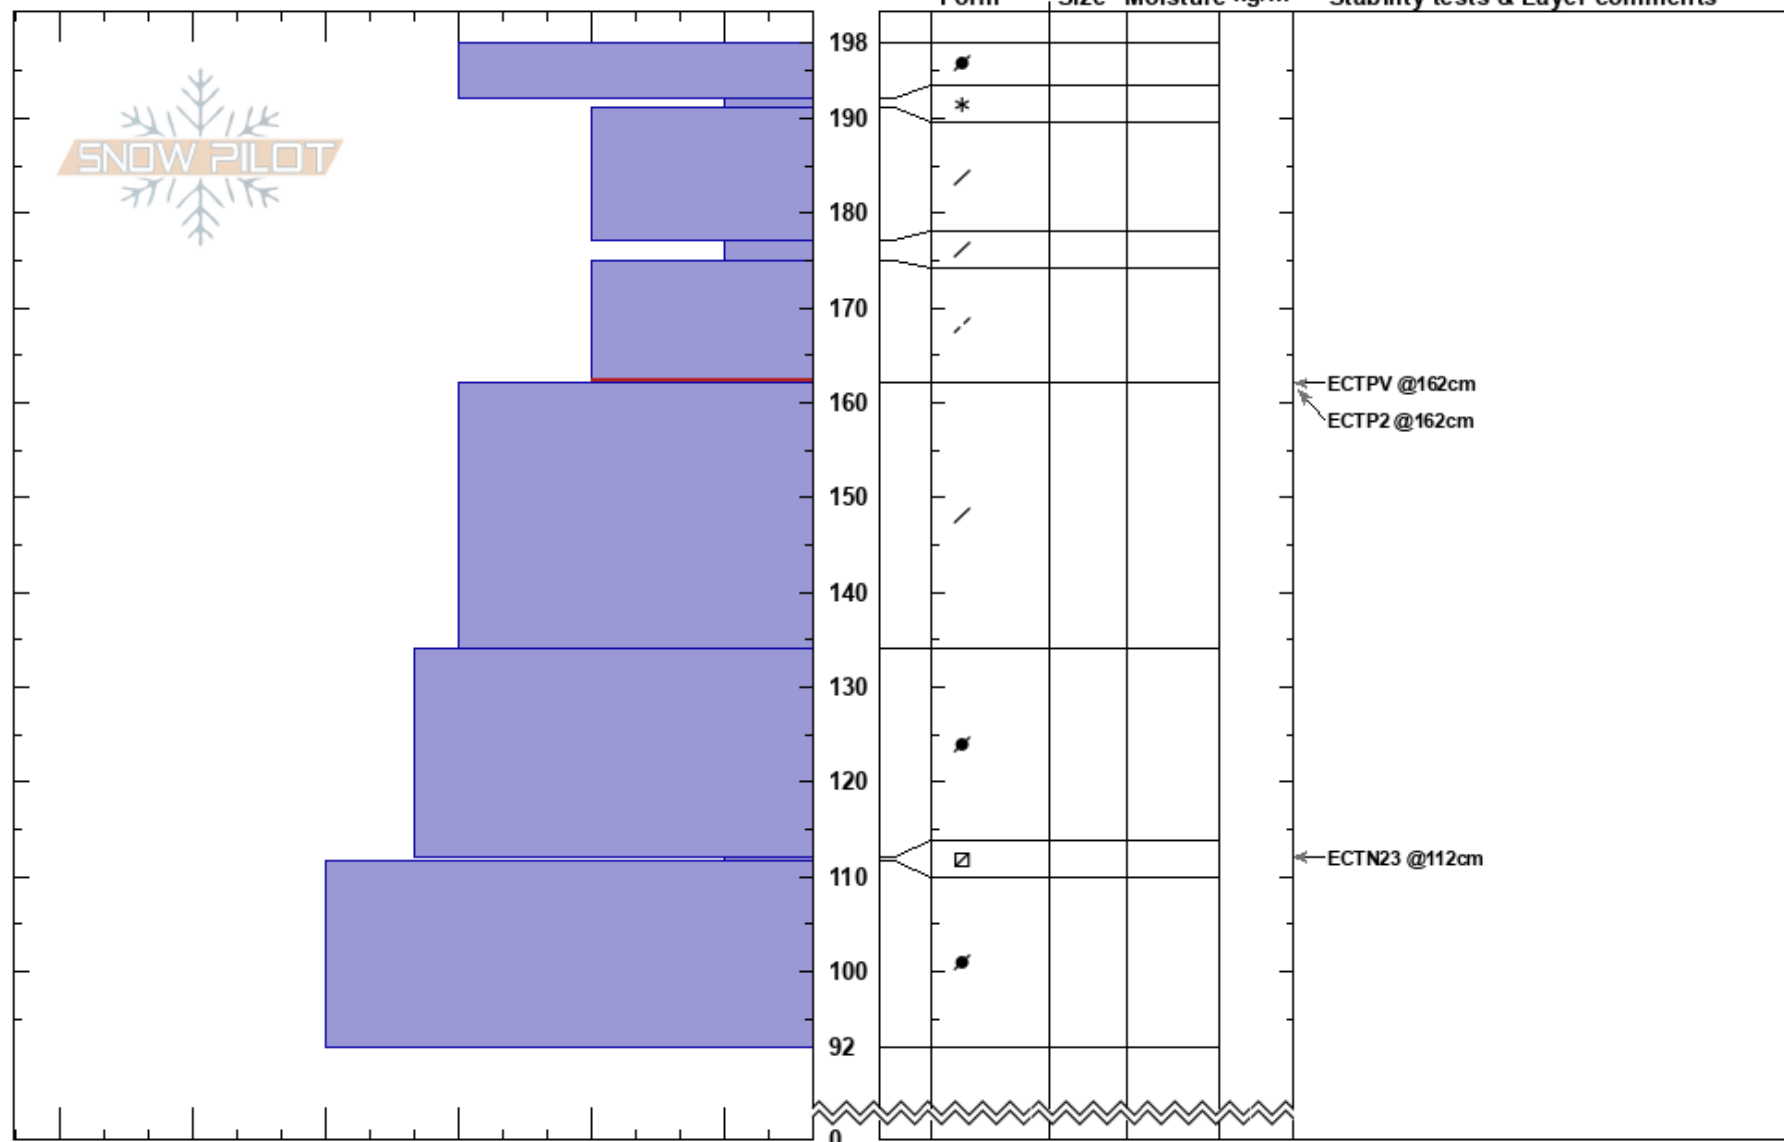

Point 6
 Rattlesnake Mtns
 MT
 Elevation: 7700 ft
 Aspect: 290°

Logan King
 02/27/2019 - 11:15am
 Co-ord: 47.04255N, -113.98745W
 Slope Angle: 34°
 Wind Loading: yes

Stability: Very Poor HS:198 Layer Notes:
 Air Temperature: -11°C PF:50 175-162cm:Problematic layer
 Sky Cover: OVC
 Precipitation: S-1
 Wind: NE Moderate

Specifics: Collapsing, widespread; Cracking; Recent avalanche activity on similar slopes

Notes: I K P 1F 4F F