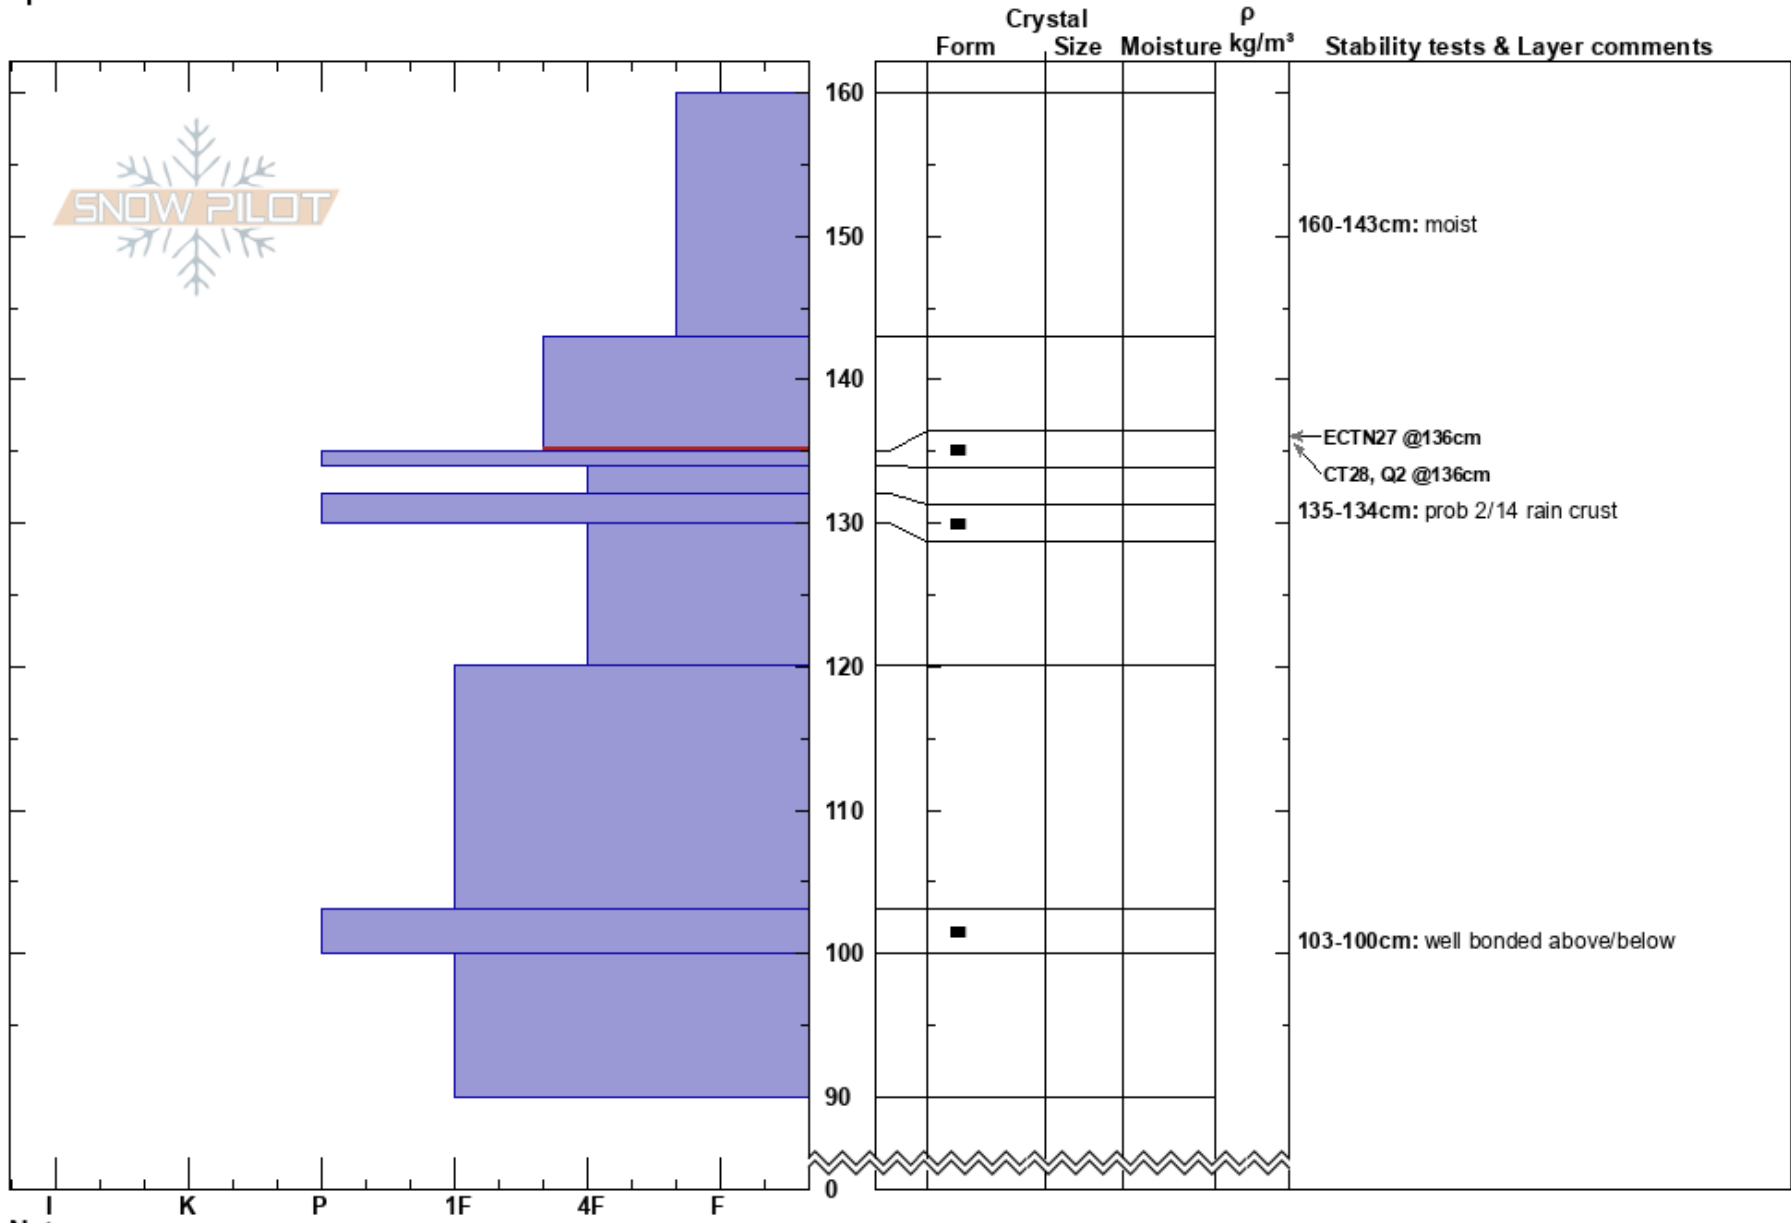

North Ogden Divide Feb
 Wasatch Range
 UT
 Elevation: 7160 ft
 Aspect: 323°
 Specifics:

Evelyn Lees
 02/27/2019 - 12:45pm
 Co-ord: 41.31346N, -111.89338W
 Slope Angle: 31°
 Wind Loading:

Stability:
 Air Temperature:
 Sky Cover: OVC
 Precipitation: S1
 Wind: Calm

HS:160
 Layer Notes:
 160-143cm: moist
 143-135cm: Problematic layer
 135-134cm: prob 2/14 rain crust
 103-100cm: well bonded above/below

Notes: