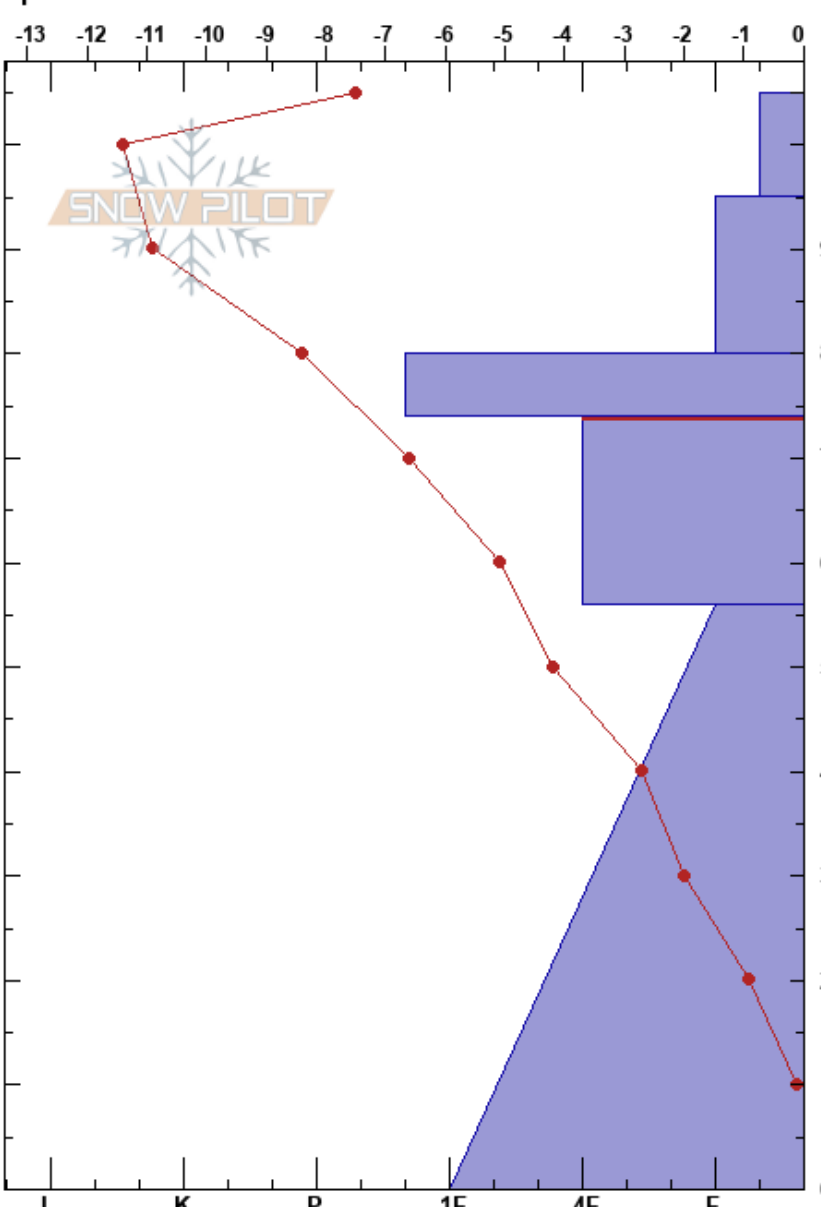

Lab 6
 Bridger Range
 MT
 Elevation: 2100 m
 Aspect: W
 Specifics:

Nicholas Westfall
 02/22/2019 - 2:00pm
 Co-ord: 45.80700N, -110.91100W
 Slope Angle: 11°
 Wind Loading: no

Stability: **HS:105** **Layer Notes:**
 Air Temperature: -5°C **PF:70** 74-56cm:Problematic layer
 Sky Cover: FEW
 Precipitation: NO
 Wind: Calm

Form	Crystal Size	Moisture	ρ kg/m ³	Stability tests & Layer comments
			105	
+ (/)	1	D	105	
/	1	D	240	
/ (▣)	0.5	D	370	←ECTP21 @75cm Q2/RP
□	1	D	303	
			308	←ECTN @60cm SB 50
^	3	D		

Notes: