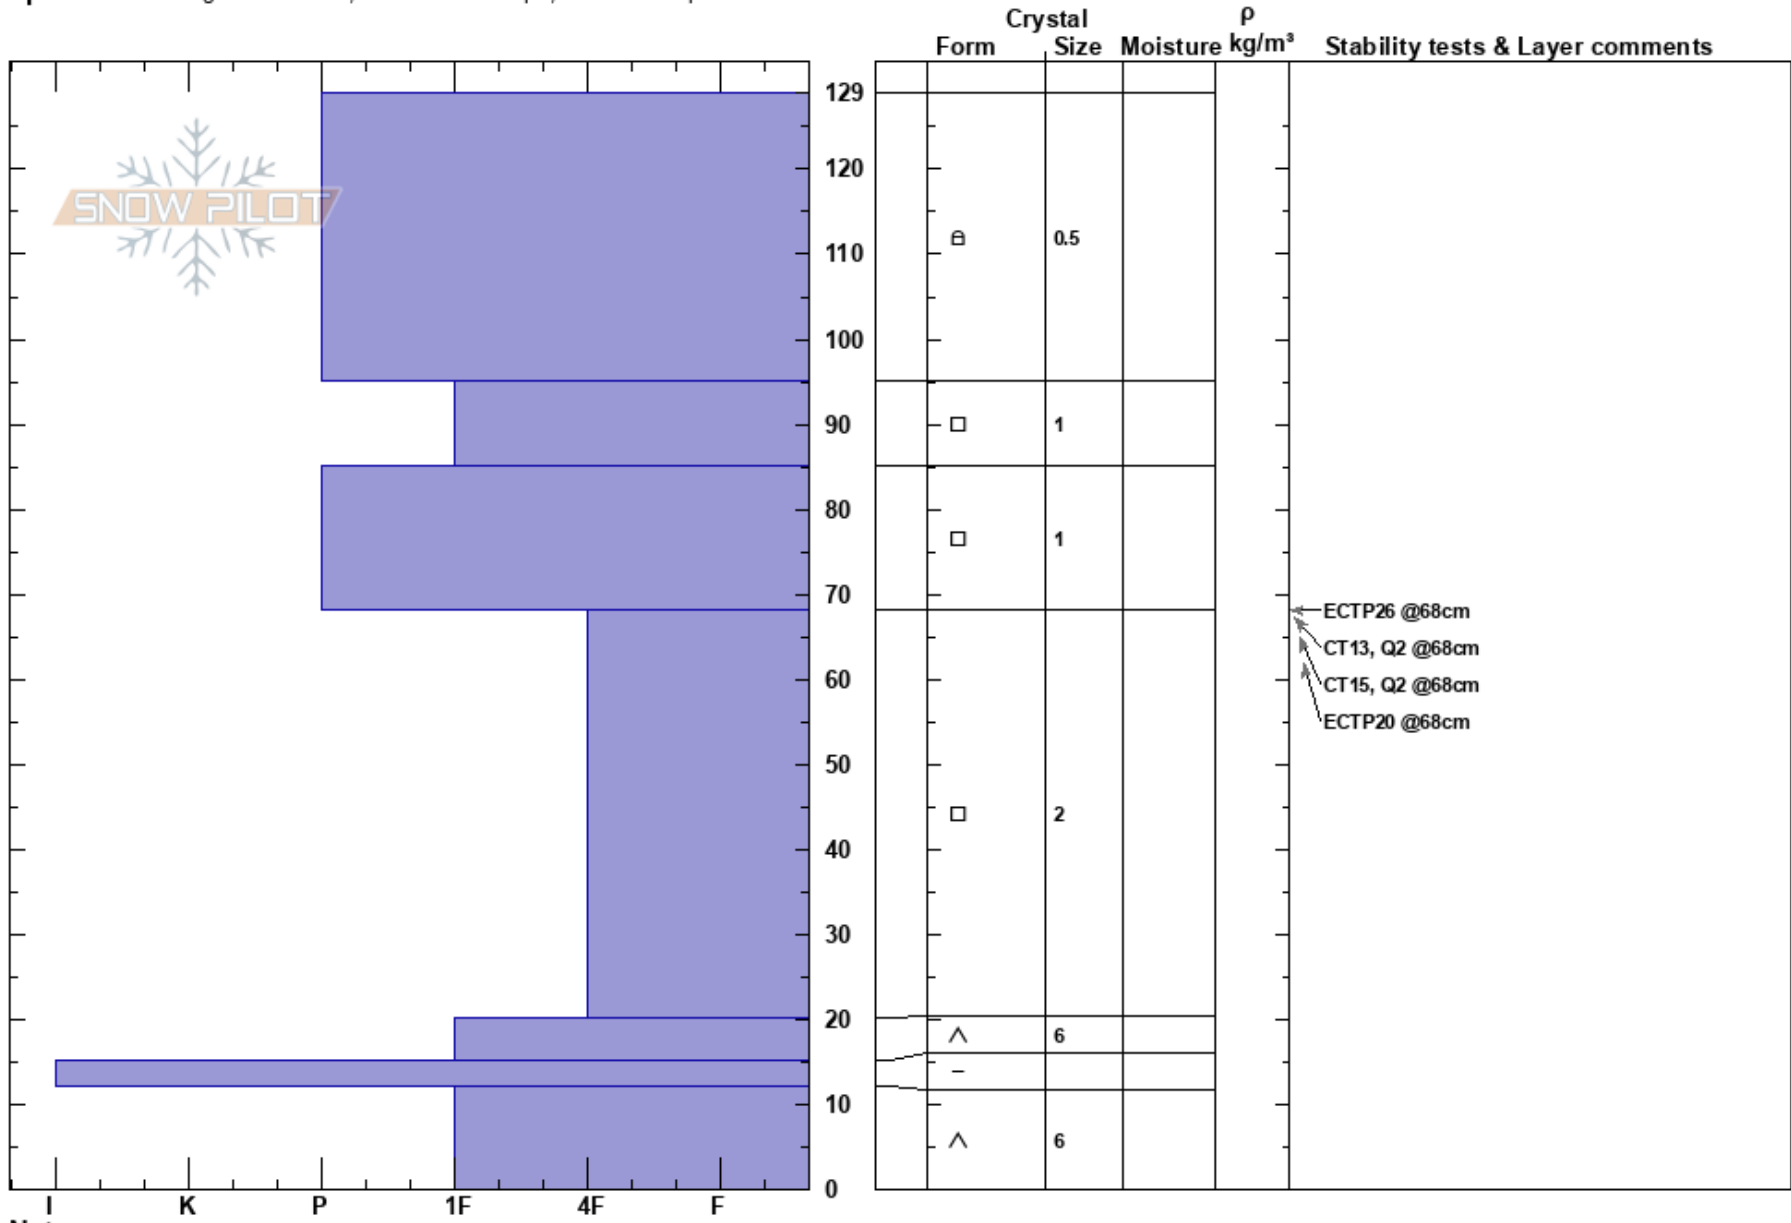

Slip shot glade
 Vail/Summit County
 CO
Elevation: 11600 ft
Aspect: 300°
Specifics: Pit dug in a Ski Area; Ski tracks on slope; We skied slope

WILLIAM BESSON
 02/26/2019 - 2:00pm
Co-ord: 39.47619N, -106.15909W
Slope Angle: 34°
Wind Loading: no

Stability:
Air Temperature: 1°C
Sky Cover: CLR
Precipitation: NO
Wind: NW Moderate

HS: 129
PF: 15 68-20cm: Problematic layer

Notes: