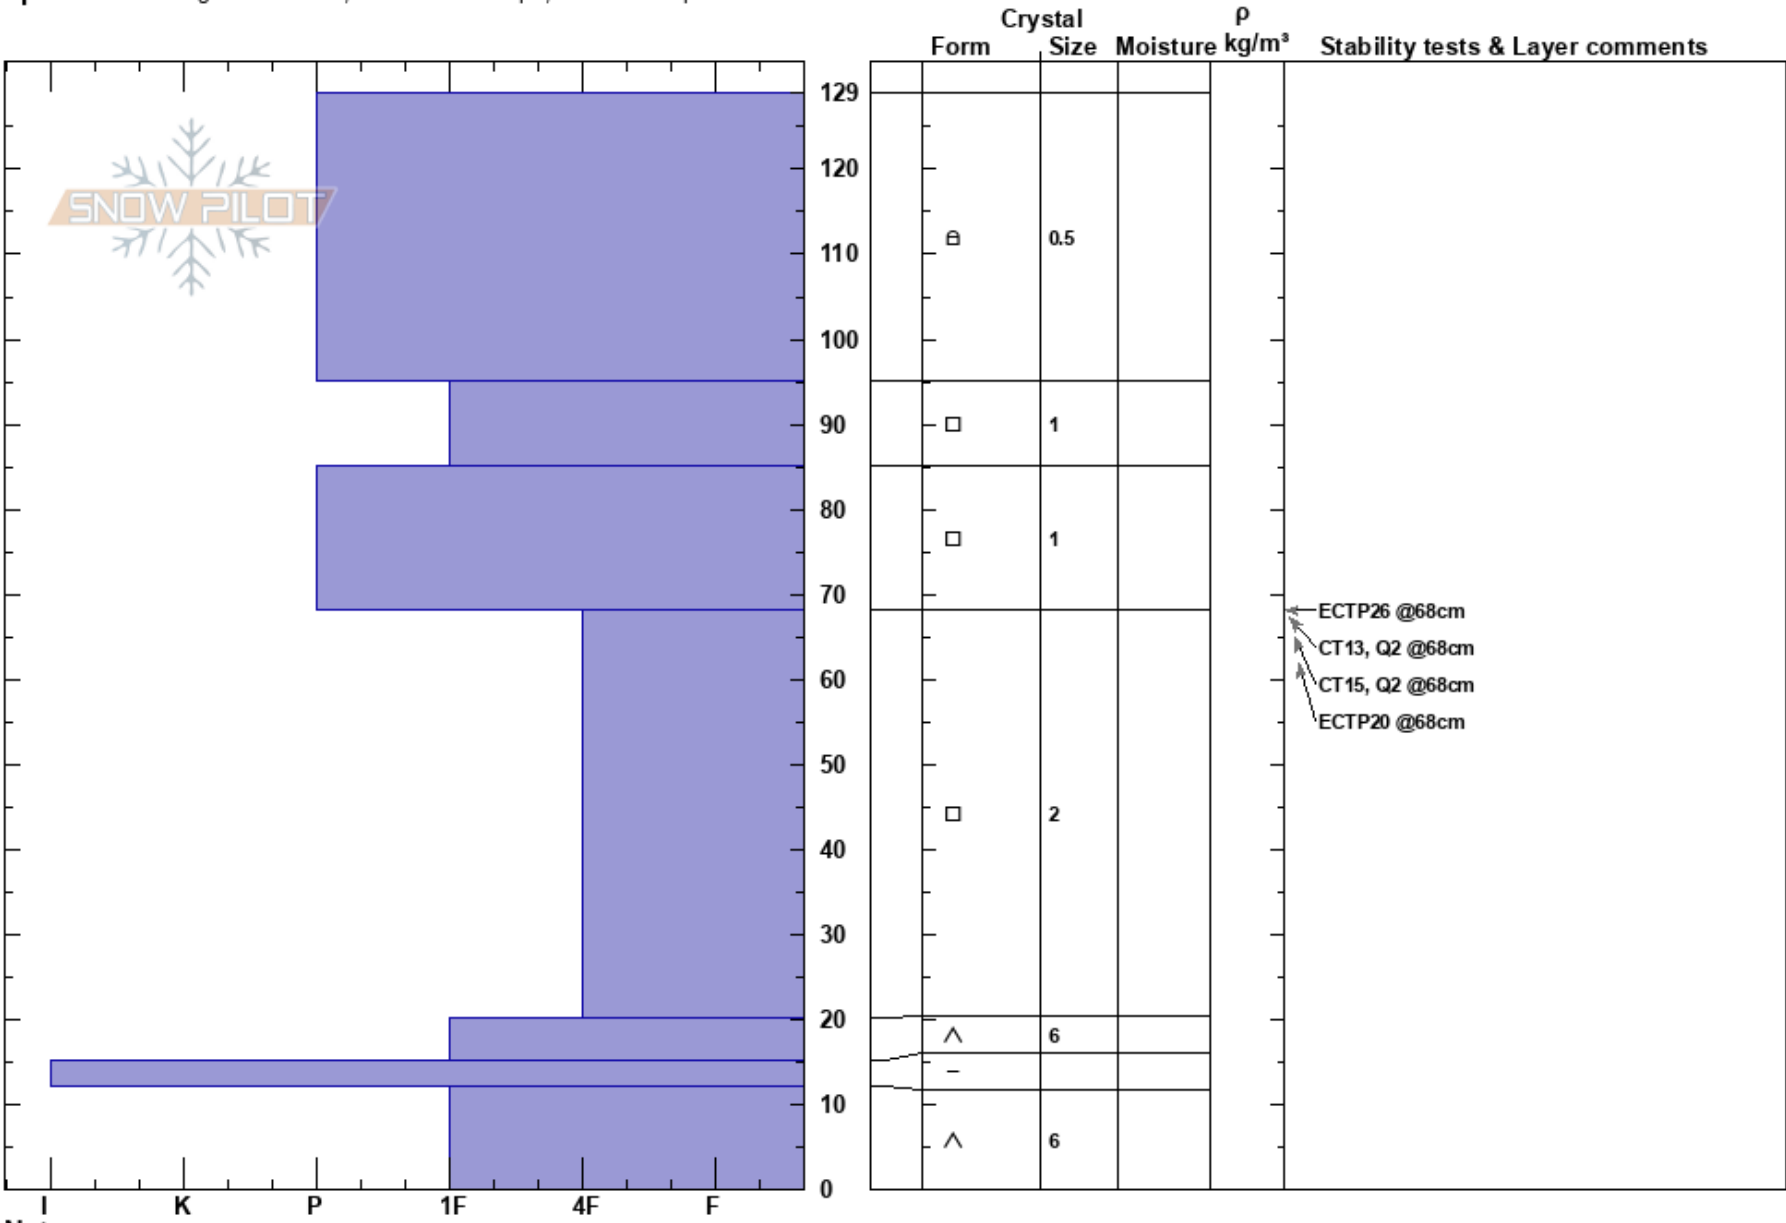

Slip shot glade
 Vail/Summit County
 CO
Elevation: 11600 ft
Aspect: 300°
Specifics: Pit dug in a Ski Area; Ski tracks on slope; We skied slope

WILLIAM BESSON
 02/26/2019 - 2:00pm
Co-ord: 39.47619N, -106.15909W
Slope Angle: 34°
Wind Loading: no

Stability:
Air Temperature: 1°C
Sky Cover: CLR
Precipitation: NO
Wind: NW Moderate

HS: 129
PF: 15 68-20cm: Problematic layer

Layer Notes:

Notes: