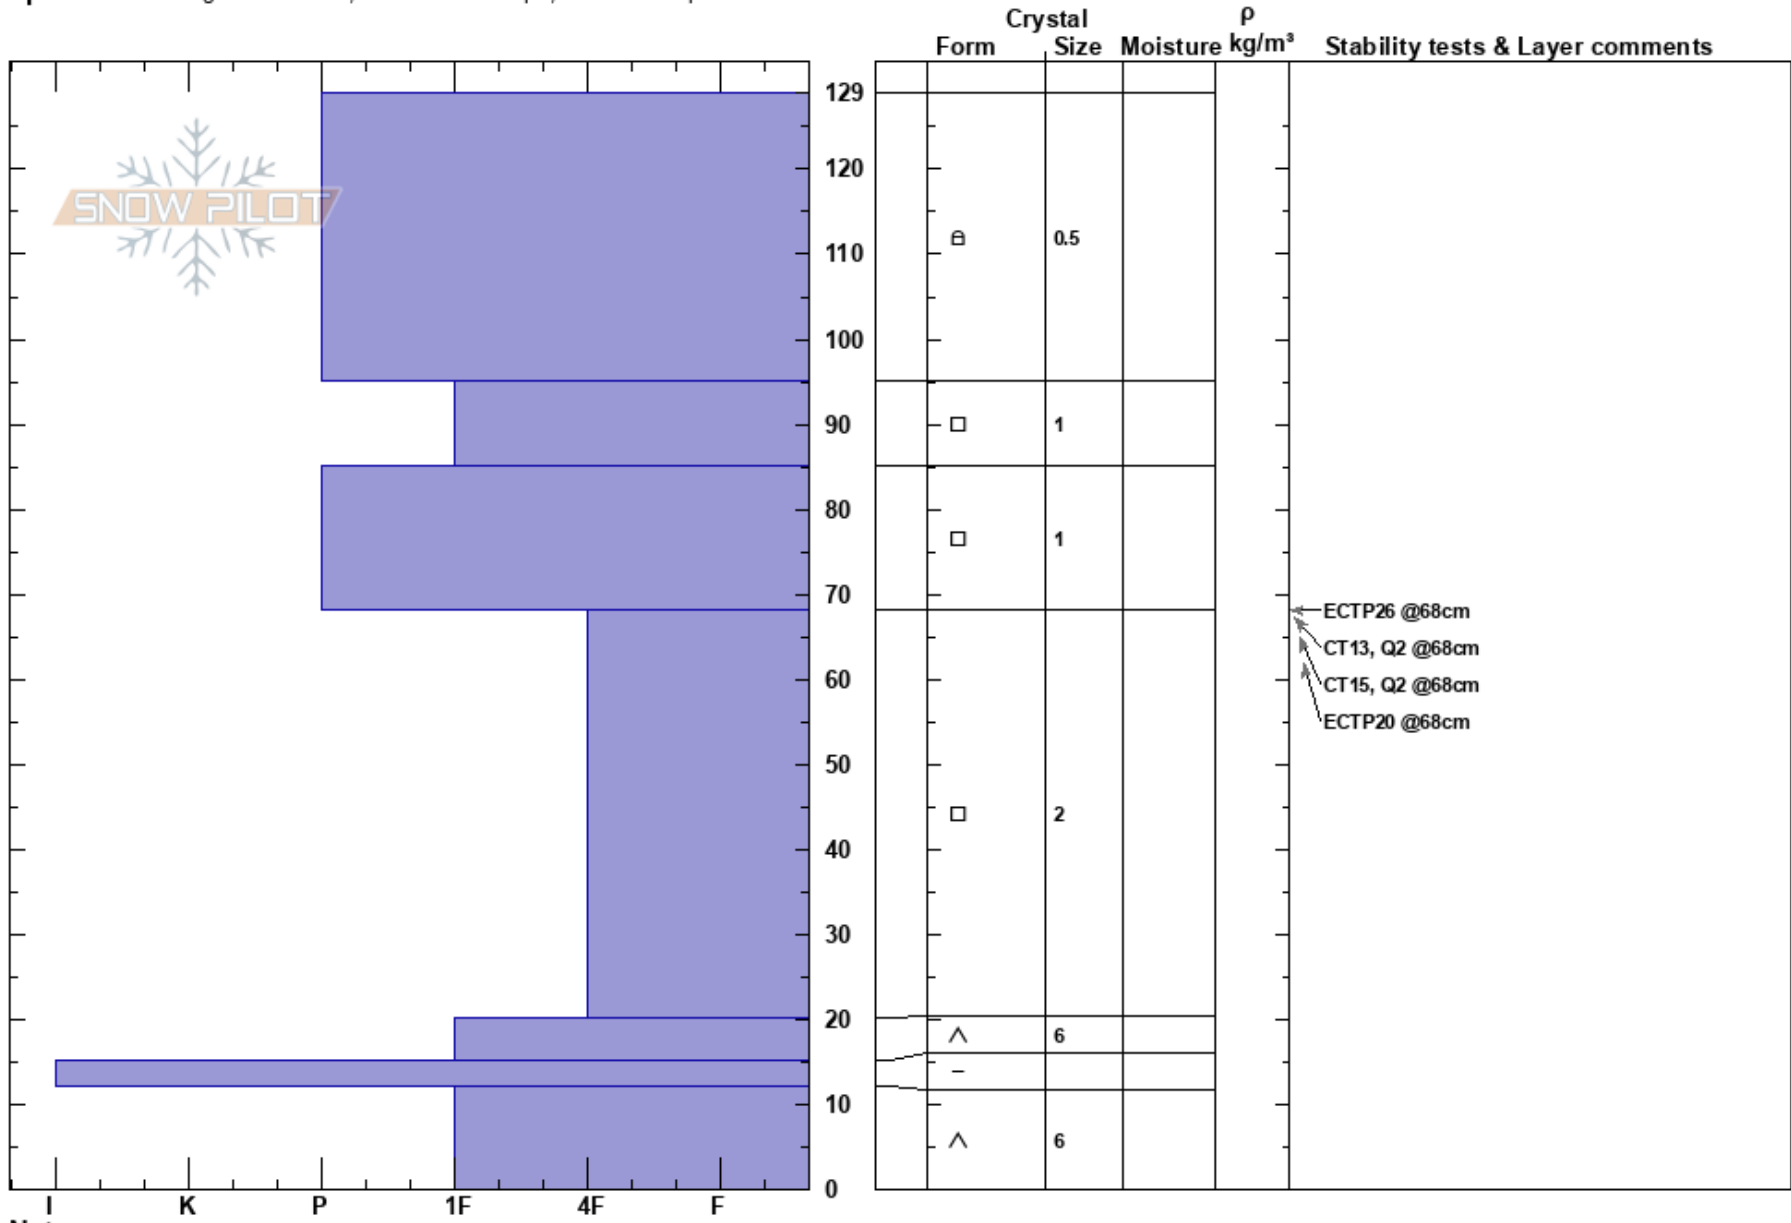

Slip shot glade  
 Vail/Summit County  
 CO  
**Elevation:** 11600 ft  
**Aspect:** 300°  
**Specifics:** Pit dug in a Ski Area; Ski tracks on slope; We skied slope

**WILLIAM BESSON**  
 02/26/2019 - 2:00pm  
**Co-ord:** 39.47619N, -106.15909W  
**Slope Angle:** 34°  
**Wind Loading:** no

**Stability:**  
**Air Temperature:** 1°C  
**Sky Cover:** CLR  
**Precipitation:** NO  
**Wind:** NW Moderate

**HS:** 129  
**PF:** 15 68-20cm: Problematic layer

Notes: