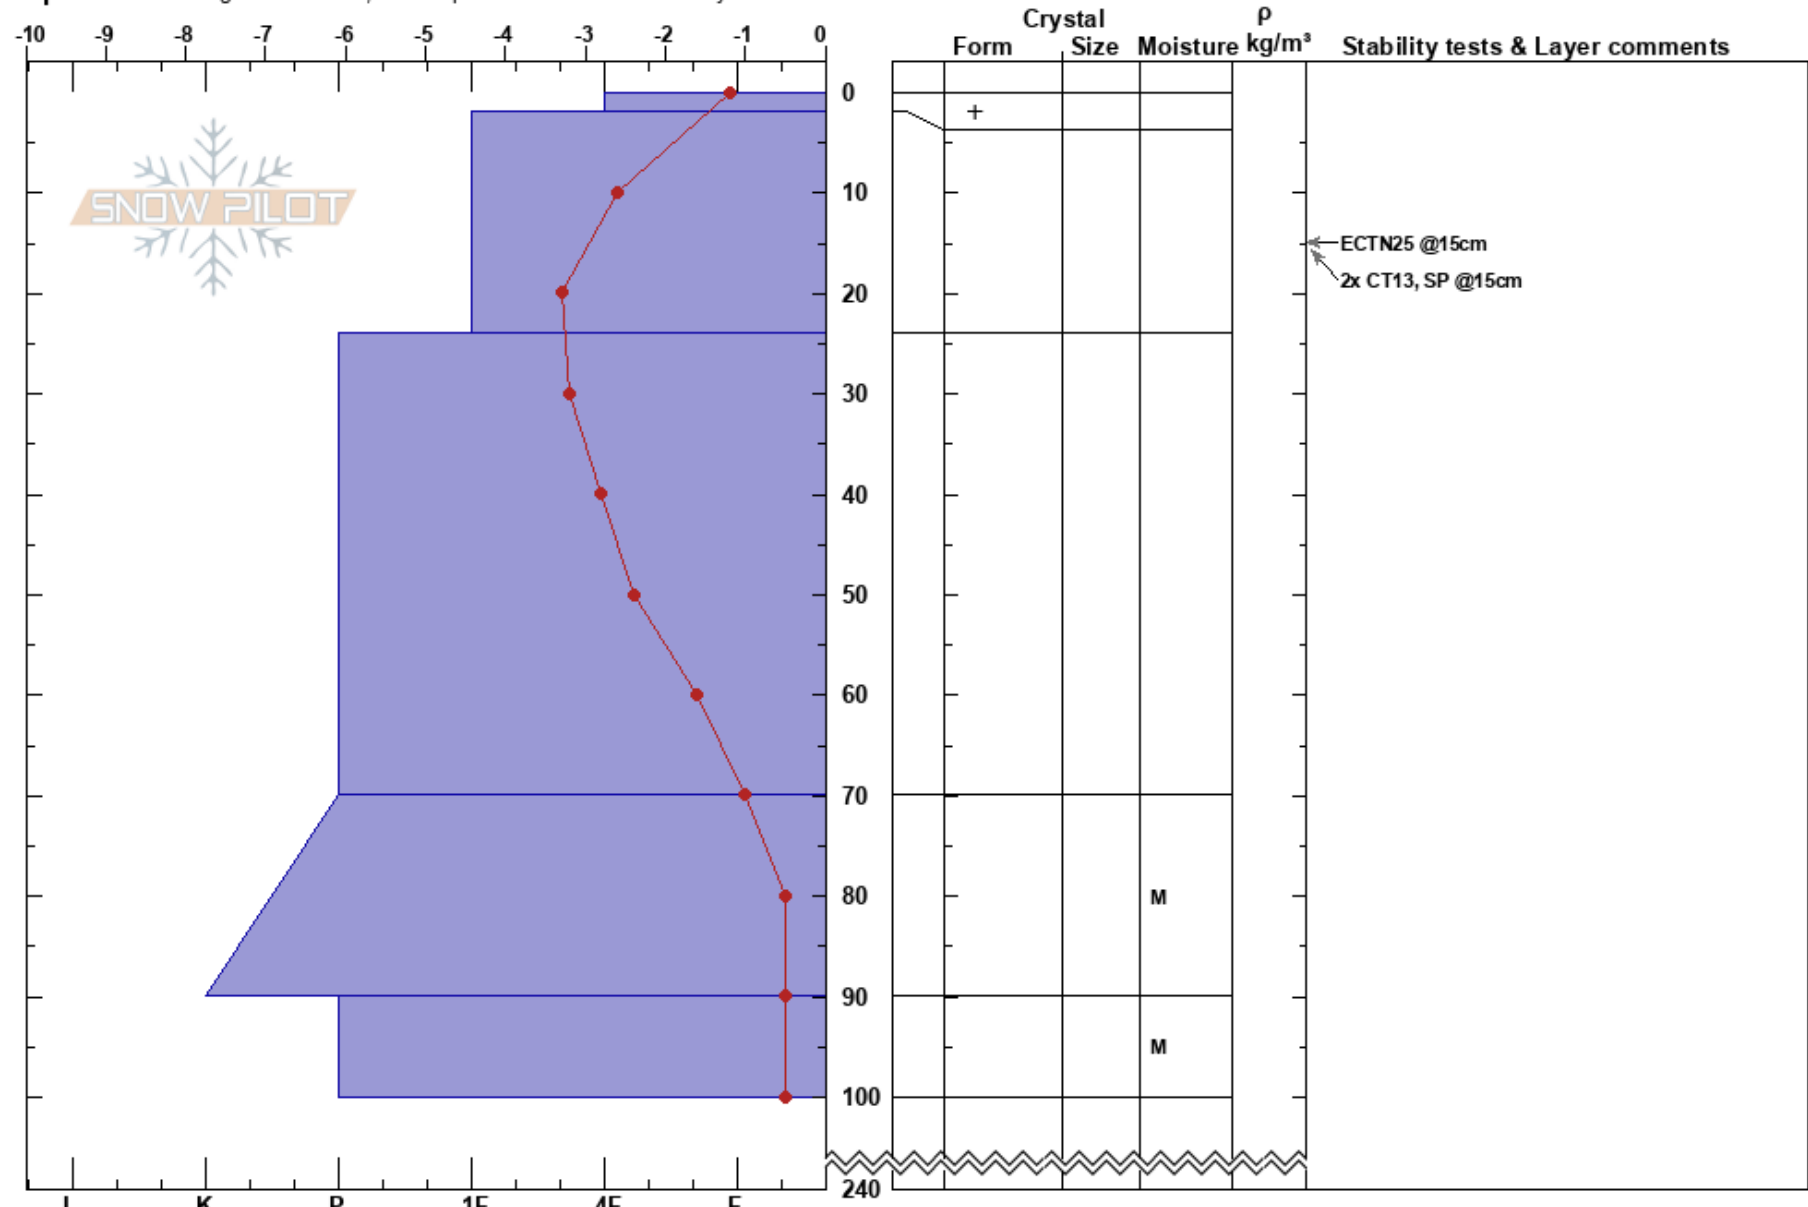

käppastjärro
 Björkliden
 Sweden
 Elevation: 900 m
 Aspect: E

Malin Hagberg
 27/02/2019 - 12:50
 Co-ord: 68.37342N, 18.64088E
 Slope Angle: 22°
 Wind Loading:
 Specifics: Pit dug in a Ski Area; Pit is representative of backcountry

Stability: HS:240
 Air Temperature: -1.2°C PF:10 2-24cm: Problematic layer
 Sky Cover: OVC
 Precipitation: S-1
 Wind: W Light Breeze

Notes: ALP, läslutning, steng mark. Vinden ökade till moderate