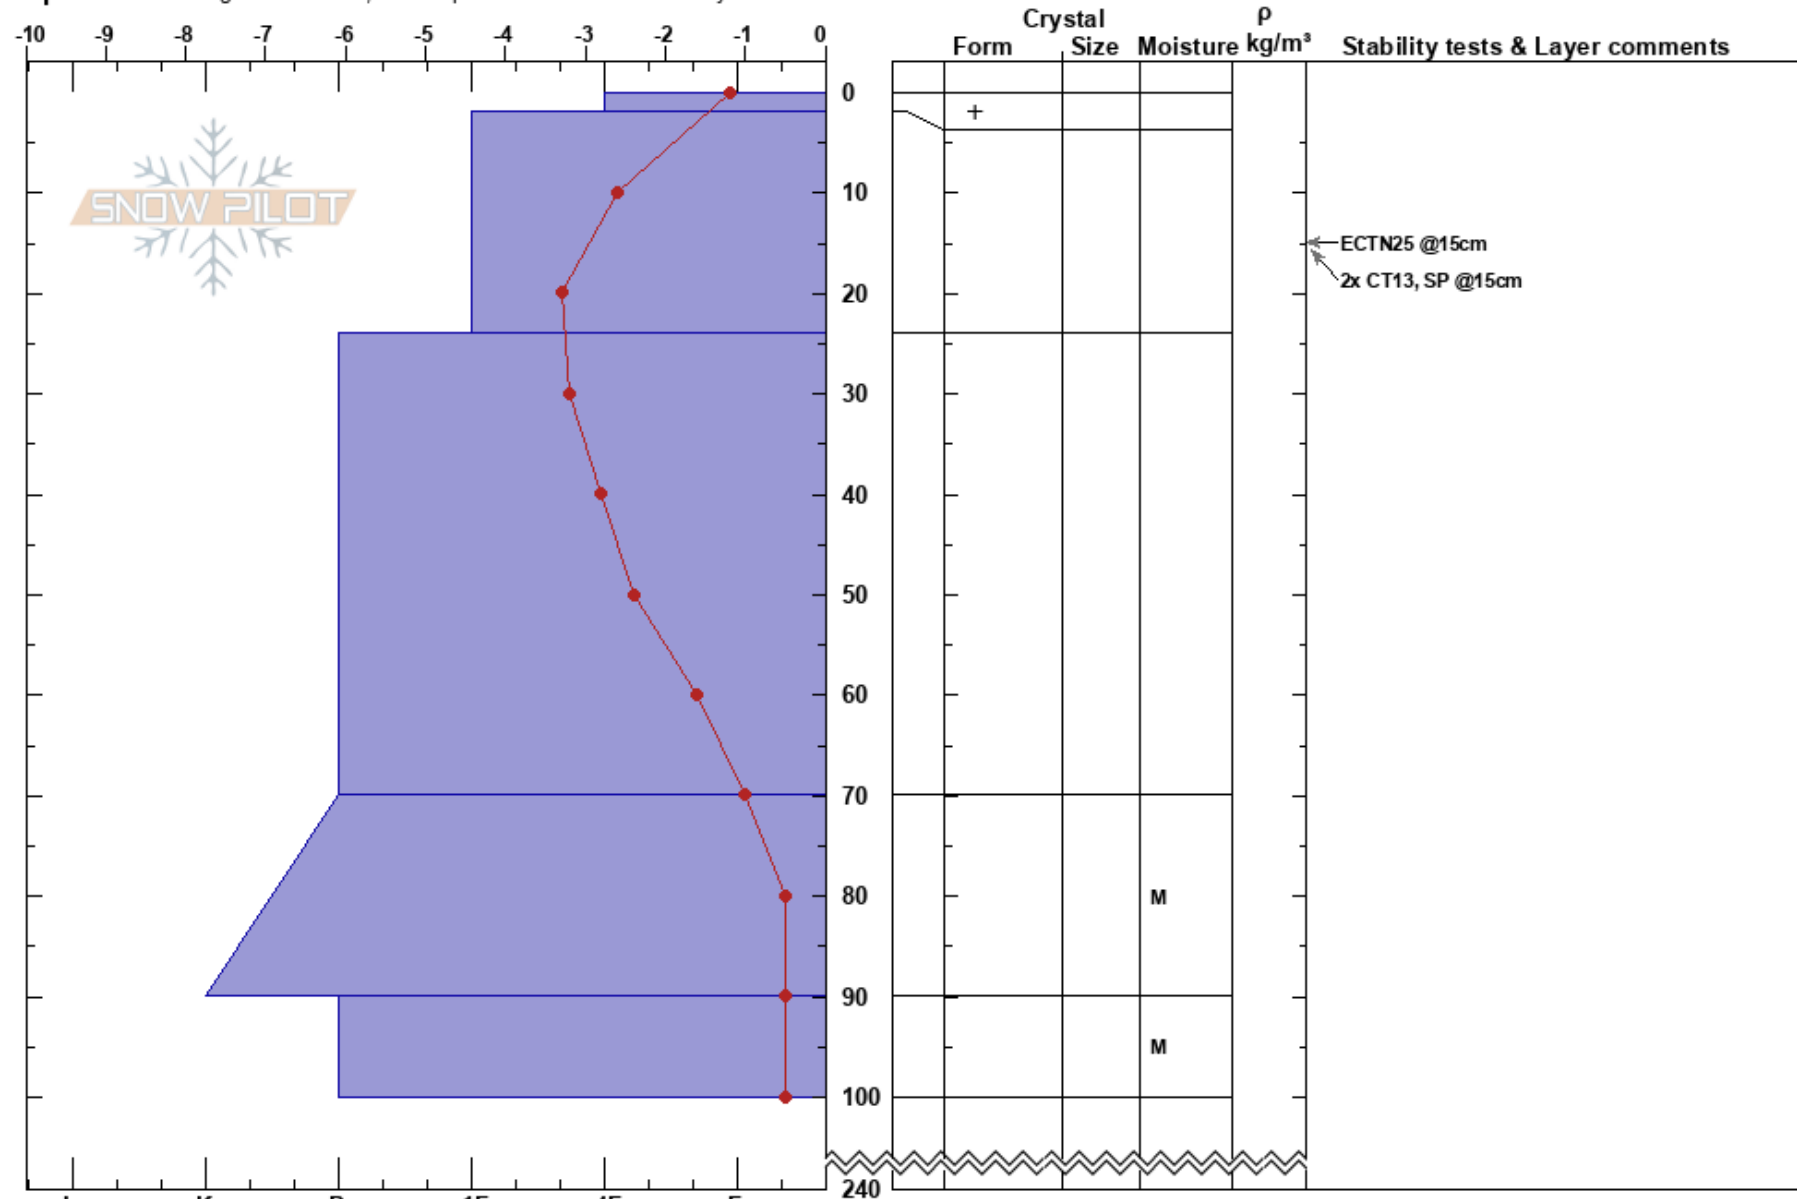

källpastjärro
 Björkliden
 Sweden
Elevation: 900 m
Aspect: E
Specifics: Pit dug in a Ski Area; Pit is representative of backcountry

Malin Hagberg
 27/02/2019 - 12:50
Co-ord: 68.37342N, 18.64088E
Slope Angle: 22°
Wind Loading:

Stability: HS:240
Air Temperature: -1.2°C PF:10 2-24cm: Problematic layer
Sky Cover: OVC
Precipitation: S-1
Wind: W Light Breeze

Notes: ALP, läslutning, stengig mark. Vinden ökade till moderat