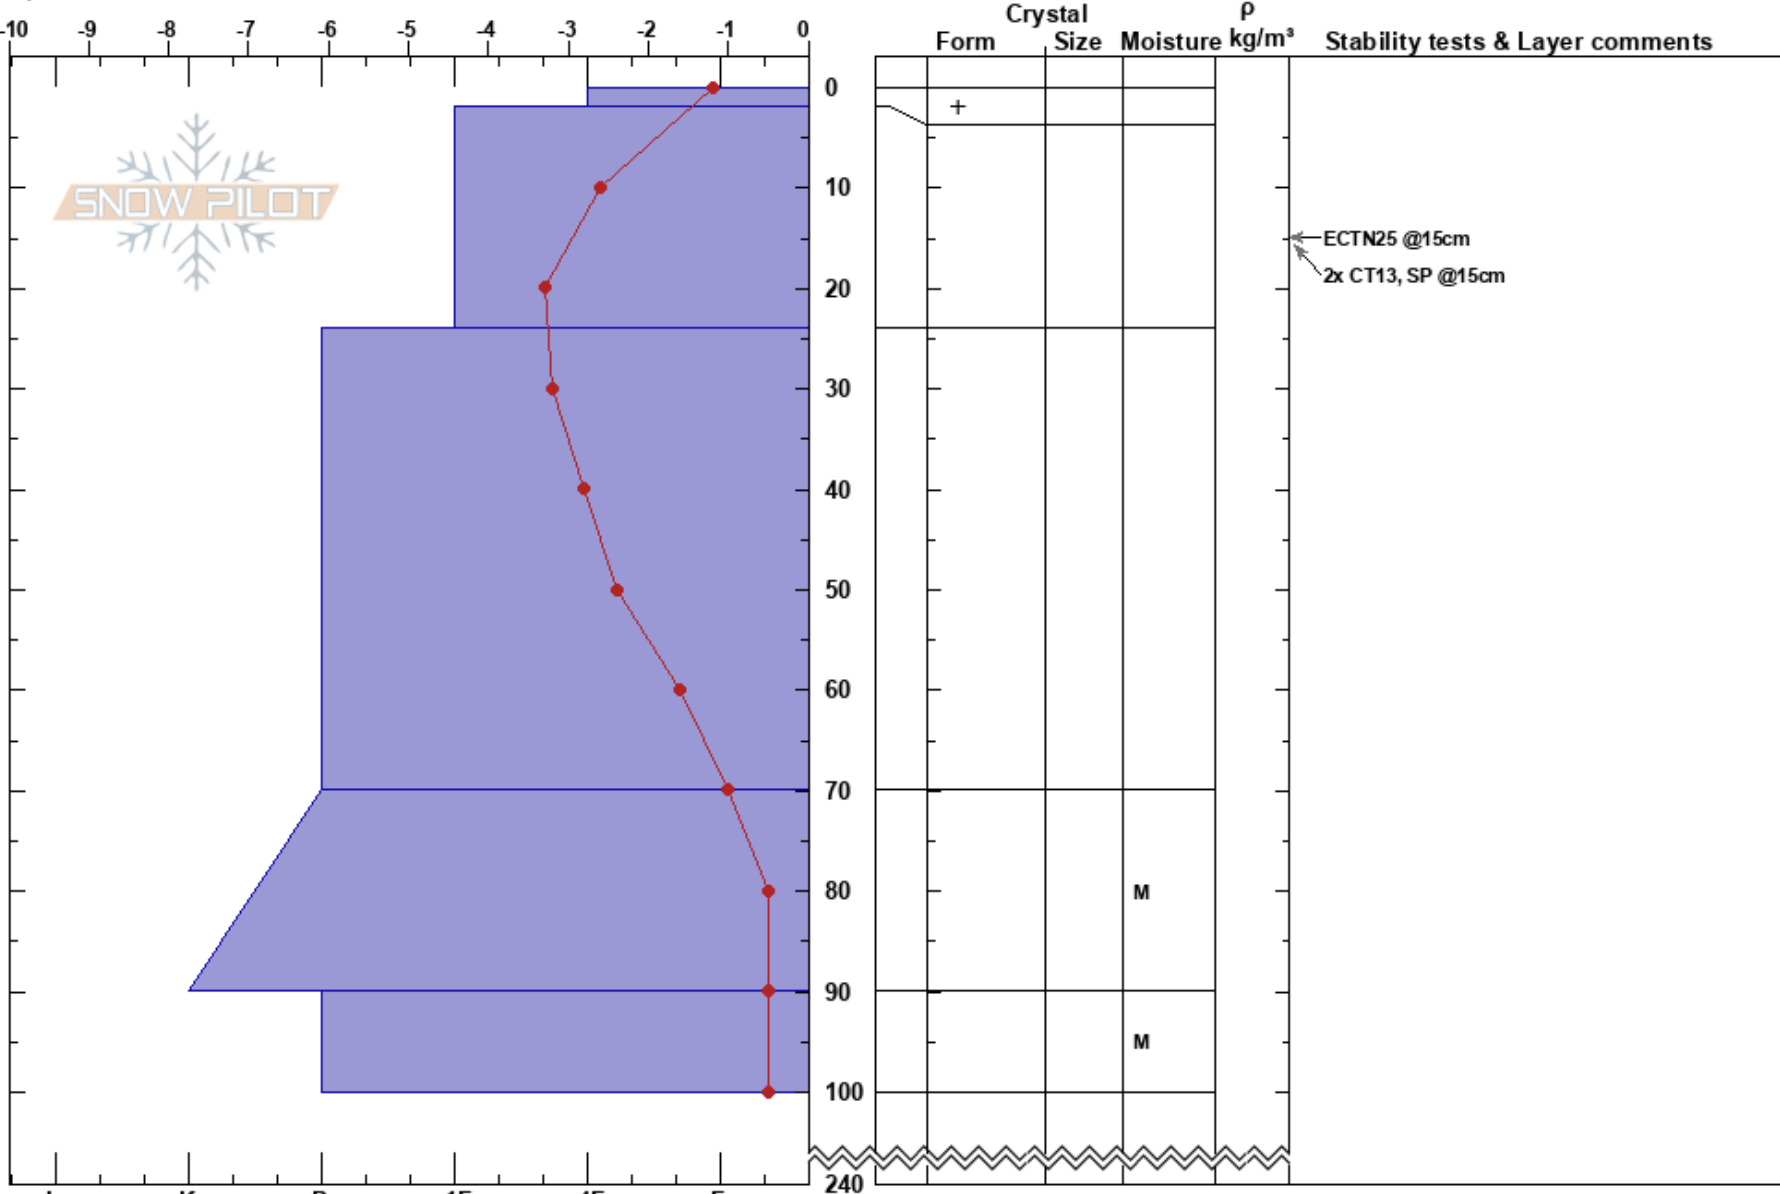

käppastjärro  
 Björkliden  
 Sweden  
 Elevation: 900 m  
 Aspect: E

Malin Hagberg  
 27/02/2019 - 12:50  
 Co-ord: 68.37342N, 18.64088E  
 Slope Angle: 22°  
 Wind Loading:

Stability: HS:240  
 Air Temperature: -1.2°C PF:10 2-24cm: Problematic layer  
 Sky Cover: OVC  
 Precipitation: S-1  
 Wind: W Light Breeze

Specifics: Pit dug in a Ski Area; Pit is representative of backcountry

Notes: ALP, läslutning, steng mark. Vinden ökade till moderat