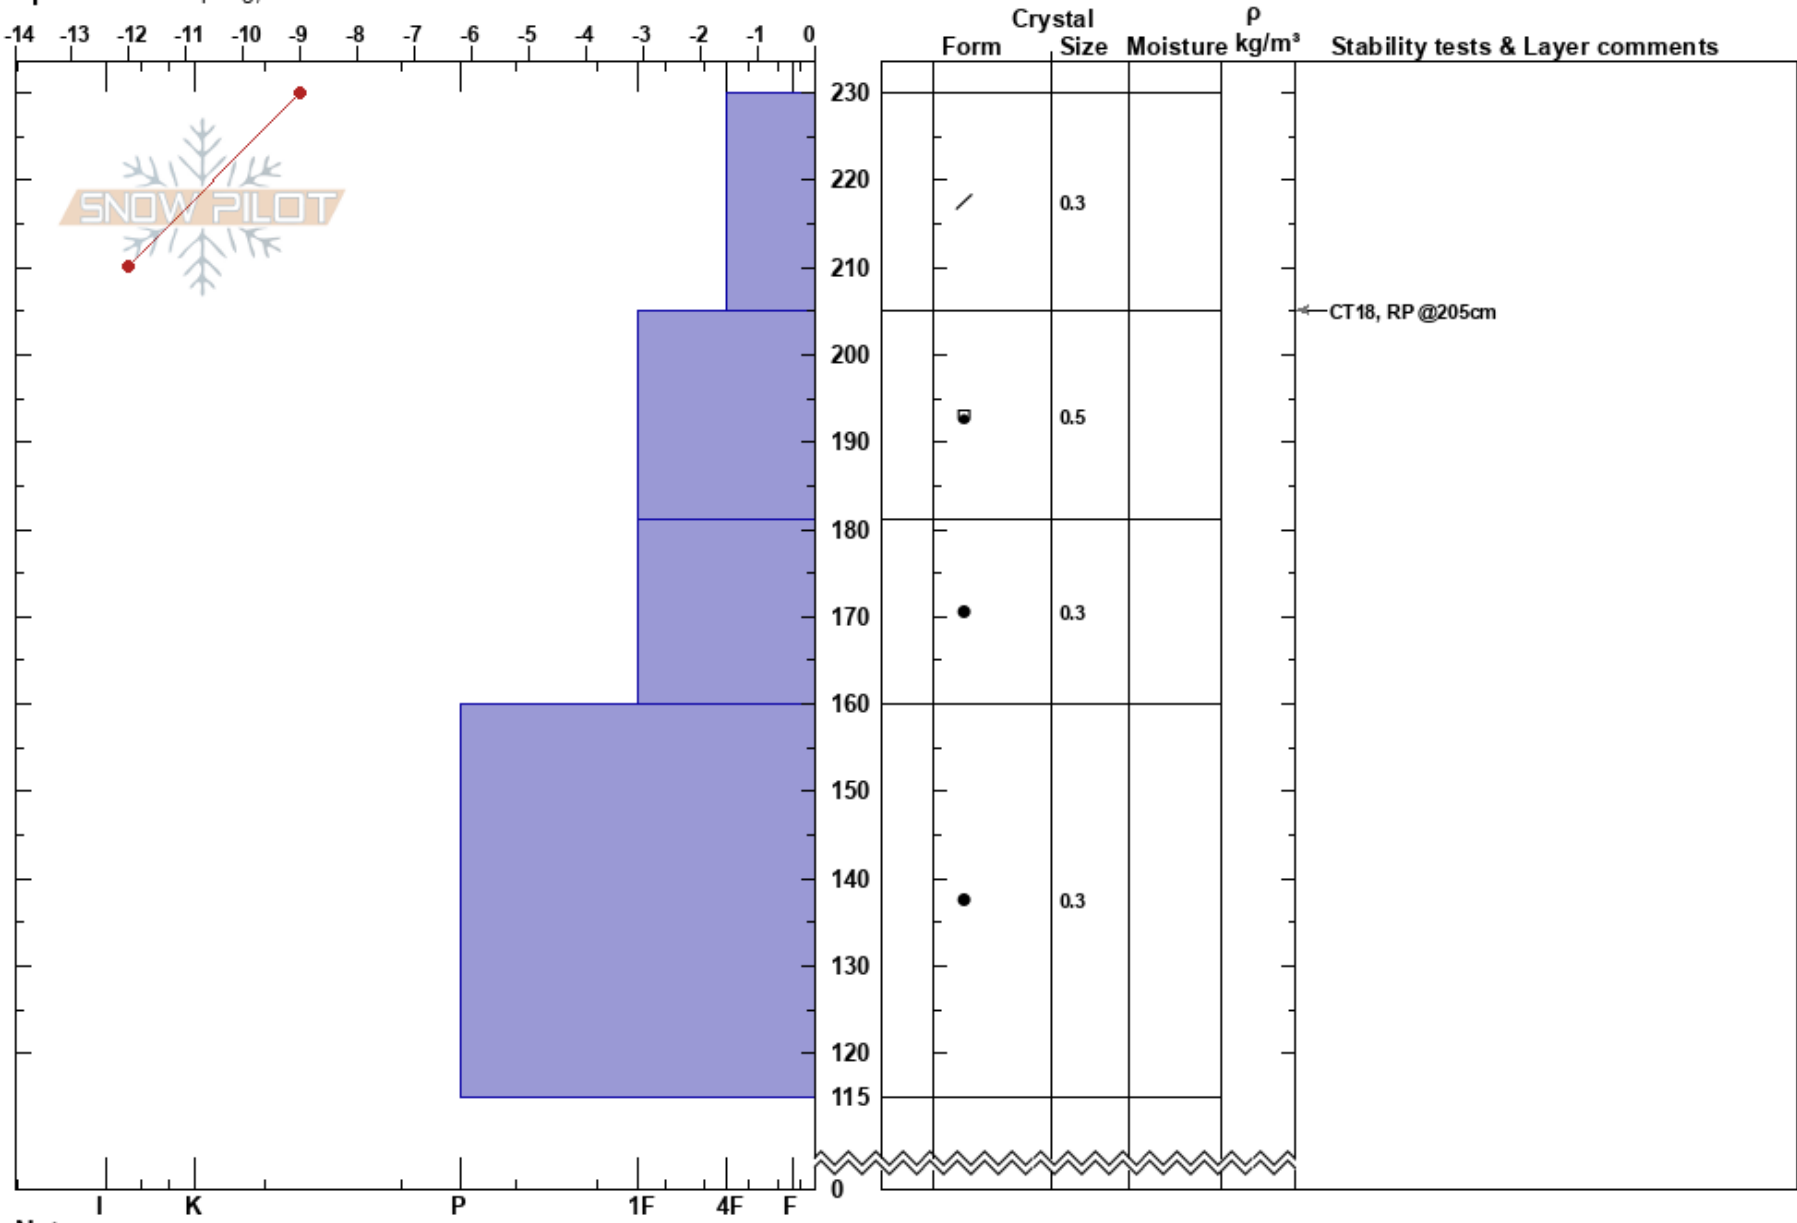

Mt Boy Basin  
 Independence Pass  
 CO  
**Elevation:** 11713 ft  
**Aspect:** NE  
**Specifics:** Collapsing, localized

Brenda Hollon  
 02/26/2019 - 2:55pm  
**Co-ord:** 13S 364451W 4327107N  
**Slope Angle:** 28°  
**Wind Loading:** no

**Stability:**  
**Air Temperature:** **HS:**230  
**Sky Cover:** CLR  
**Precipitation:** NO  
**Wind:** W Light Breeze  
**PS:** 40  
**Layer Notes:**

**Notes:** One collapse on N-NE aspect near treeline