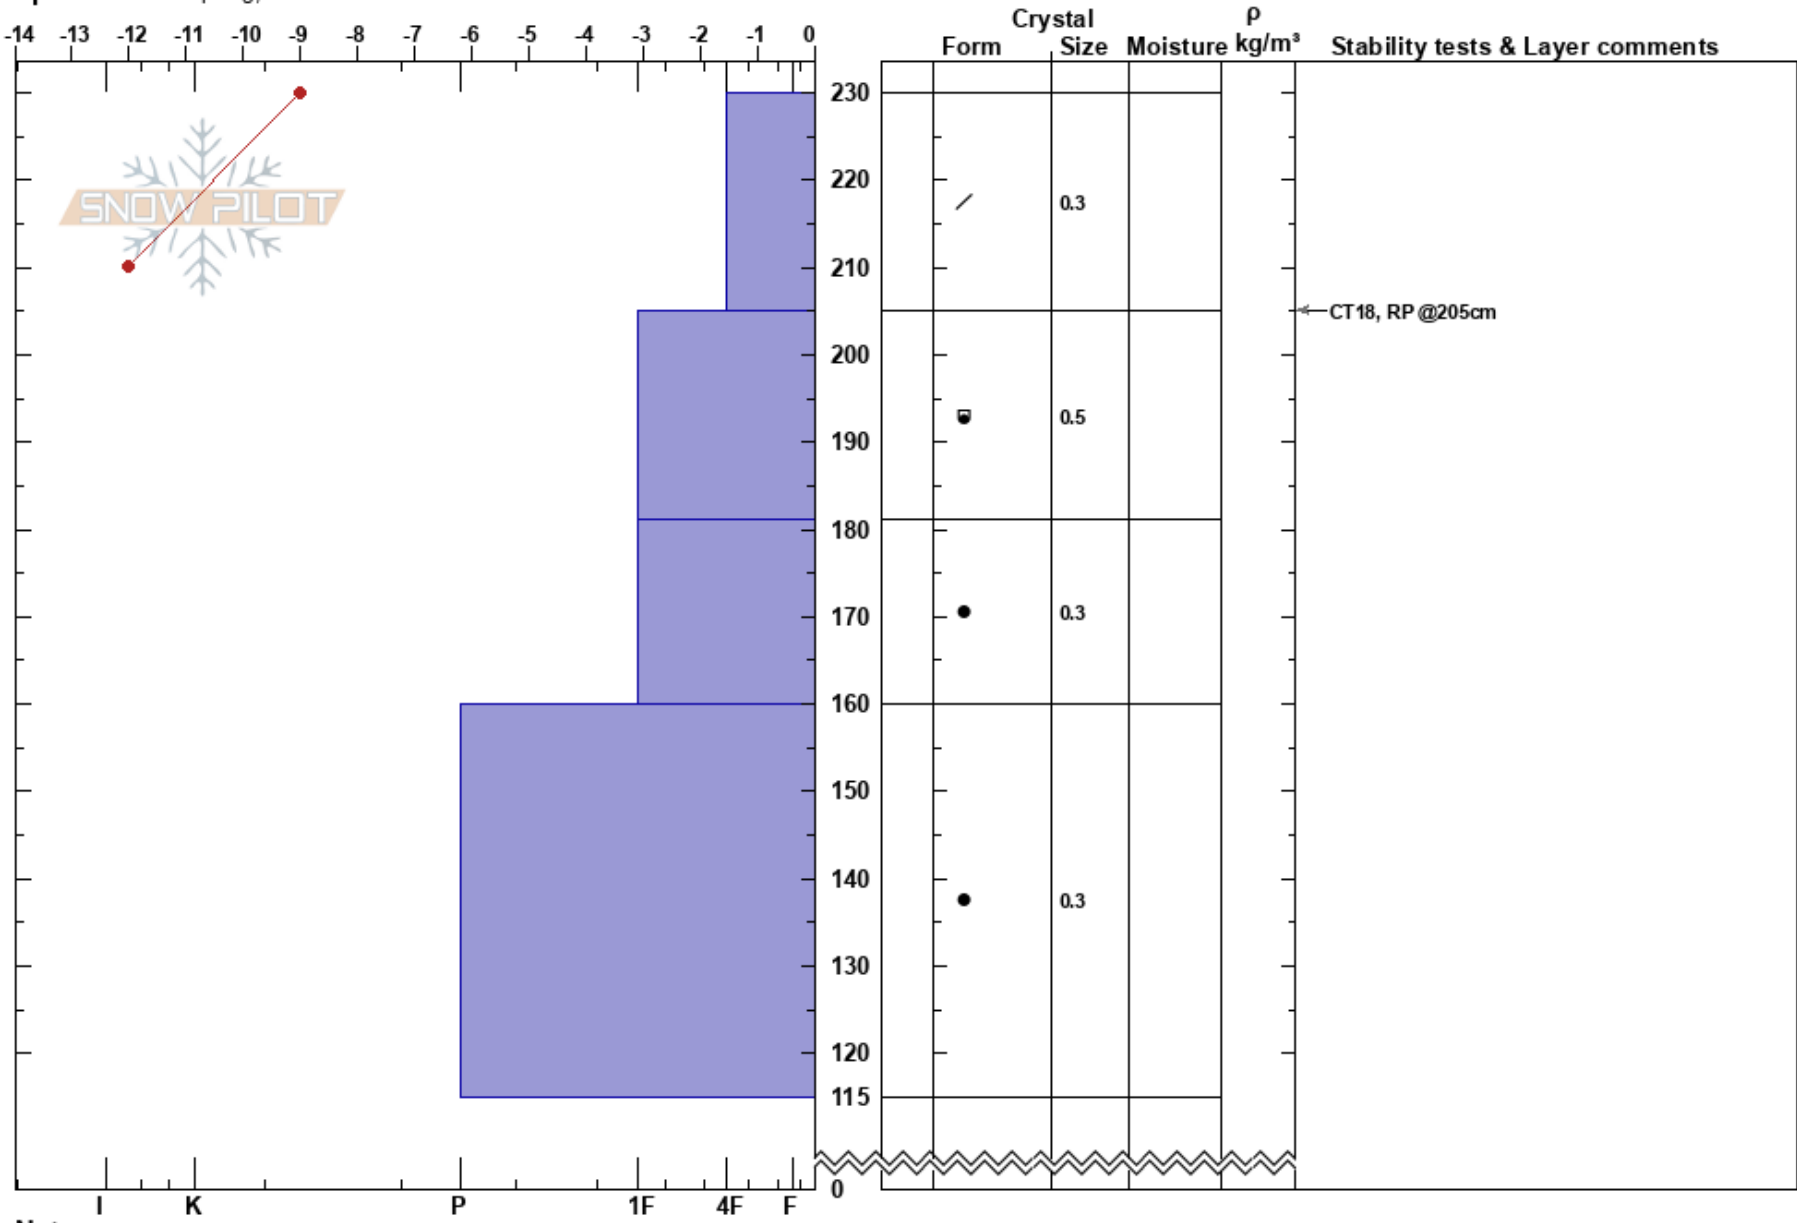

Mt Boy Basin
 Independence Pass
 CO
Elevation: 11713 ft
Aspect: NE
Specifics: Collapsing, localized

Brenda Hollon
 02/26/2019 - 2:55pm
Co-ord: 13S 364451W 4327107N
Slope Angle: 28°
Wind Loading: no

Stability:
Air Temperature: **HS:**230
Sky Cover: CLR
Precipitation: NO
Wind: W Light Breeze
PS: 40
Layer Notes:

Notes: One collapse on N-NE aspect near treeline