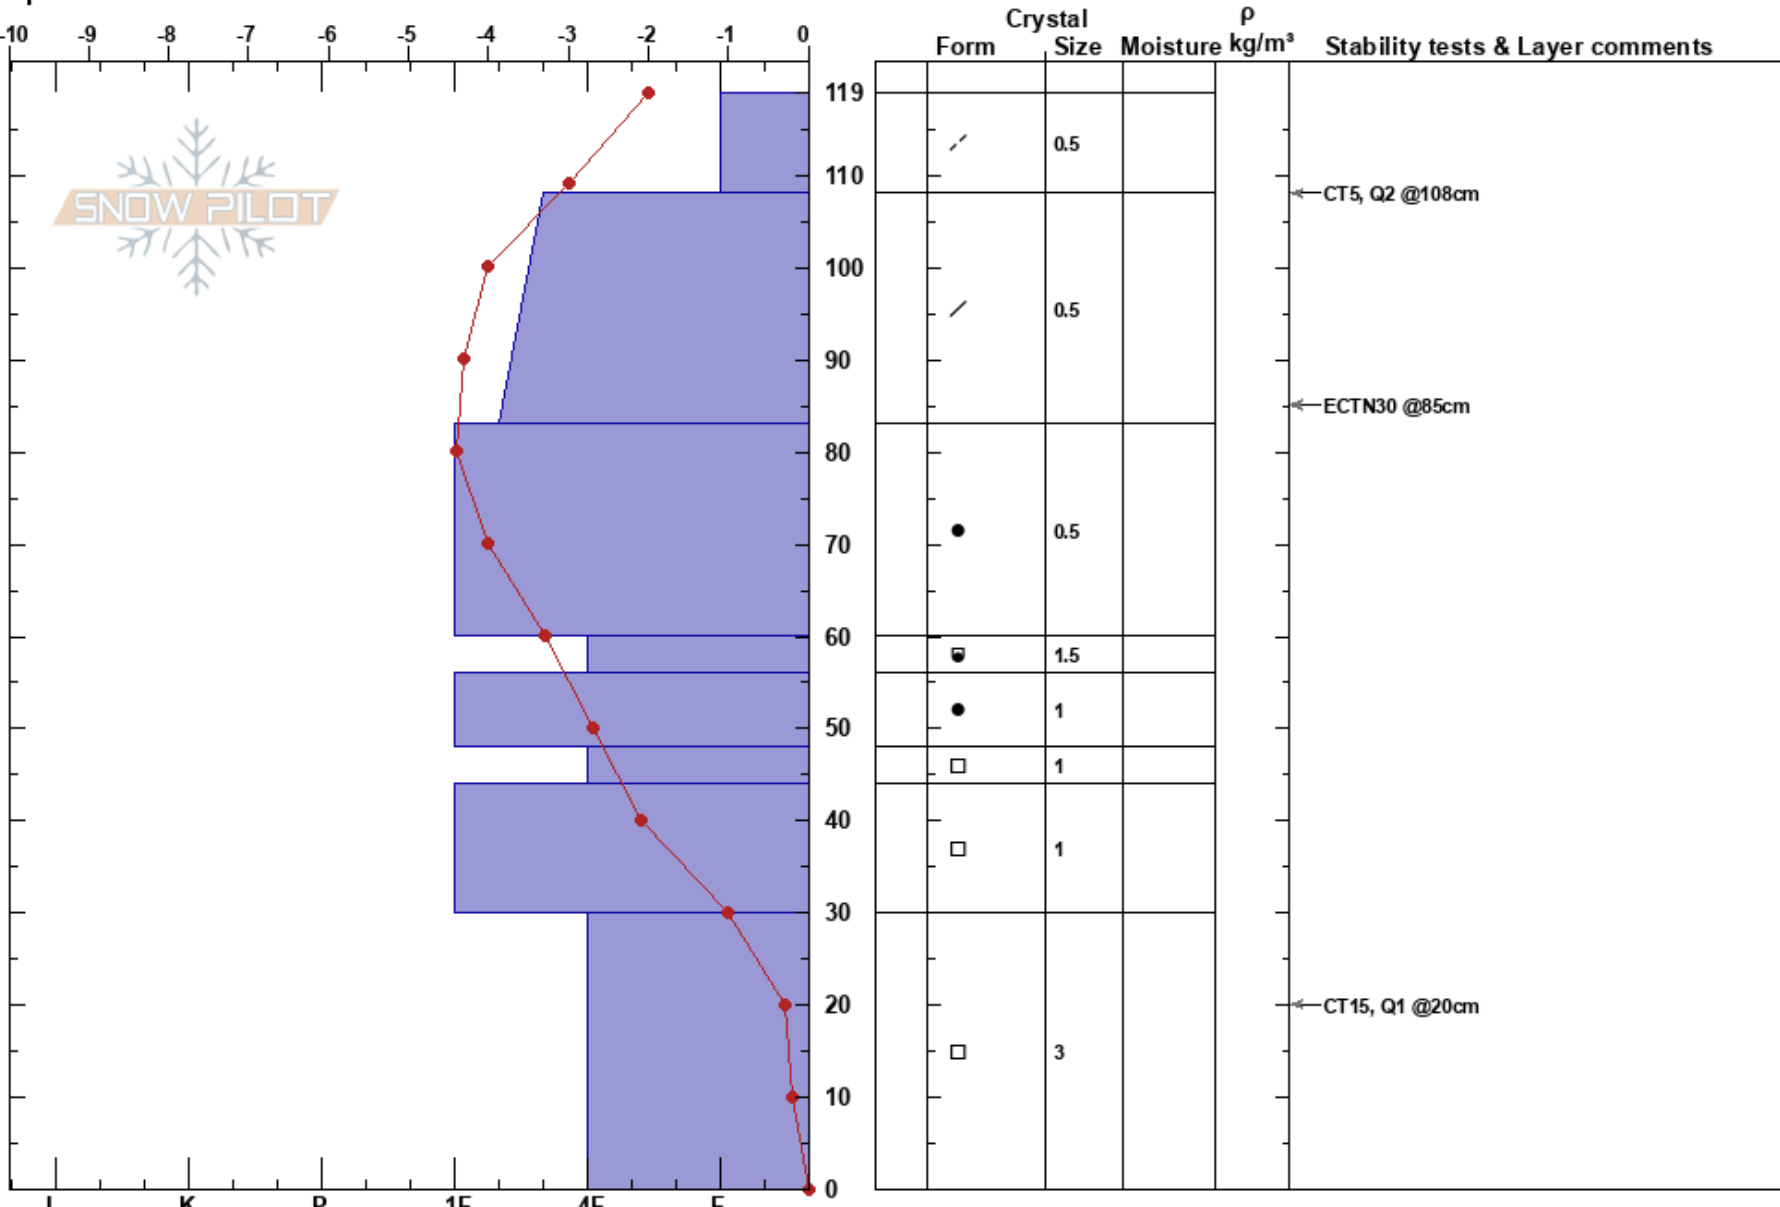

snowking summit
 Teton Range
 WY
 Elevation: 7904 ft
 Aspect: 170°
 Specifics:

Demetri Zouboukos
 02/26/2019 - 1:58pm
 Co-ord: 43.45979N, -110.75292W
 Slope Angle: 15°
 Wind Loading: yes

Stability: **HS:119**
 Air Temperature: -2°C PF:65
 Sky Cover: OVC
 Precipitation: S1
 Wind: SW Moderate

Layer Notes:

Notes: Sage brush in bottom 30 cm basal facet layer of ECT column. might have affected results. Did not have time to isolate another column.