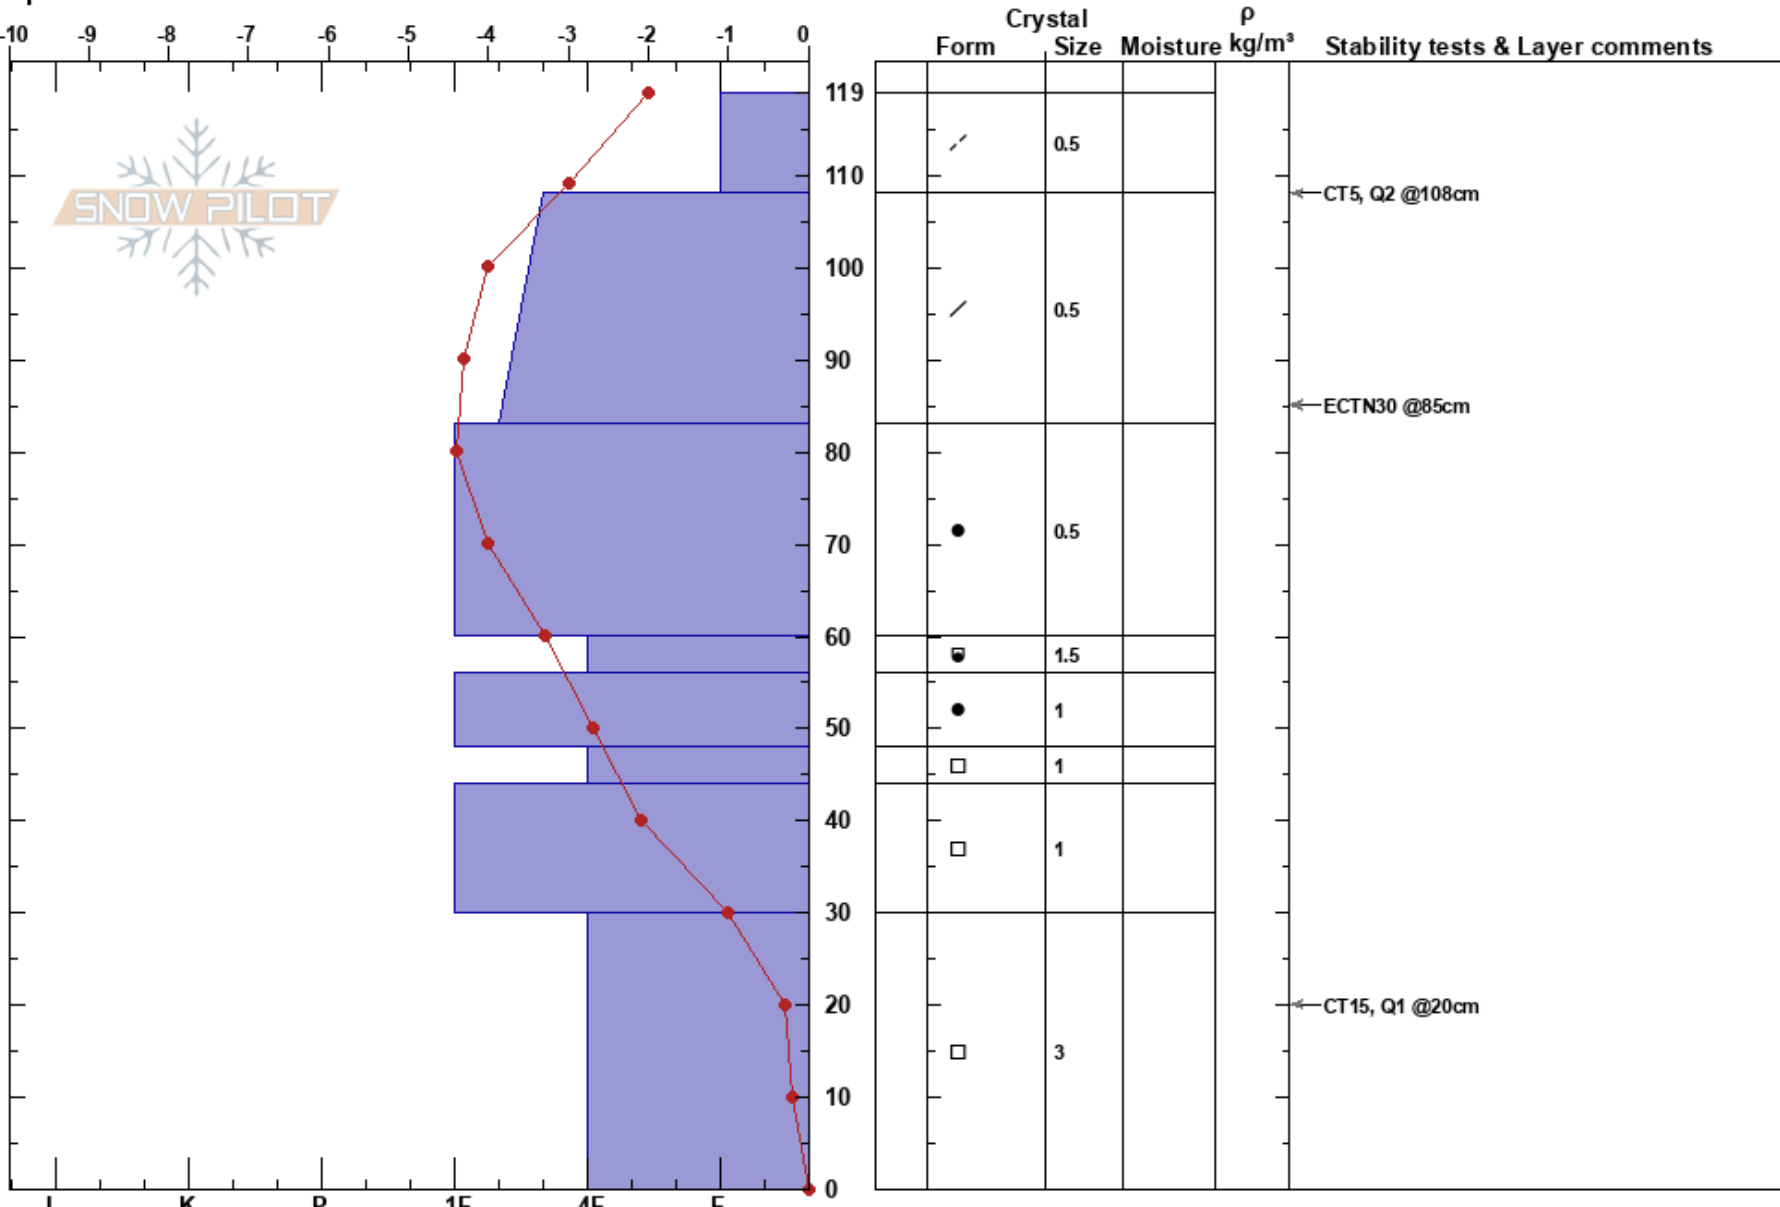

snowking summit  
 Teton Range  
 WY  
 Elevation: 7904 ft  
 Aspect: 170°  
 Specifics:

Demetri Zouboukos  
 02/26/2019 - 1:58pm  
 Co-ord: 43.45979N, -110.75292W  
 Slope Angle: 15°  
 Wind Loading: yes

Stability: **HS:119**  
 Air Temperature: -2°C PF:65  
 Sky Cover: OVC  
 Precipitation: S1  
 Wind: SW Moderate

Layer Notes:

Notes: Sage brush in bottom 30 cm basal facet layer of ECT column. might have affected results. Did not have time to isolate another column.