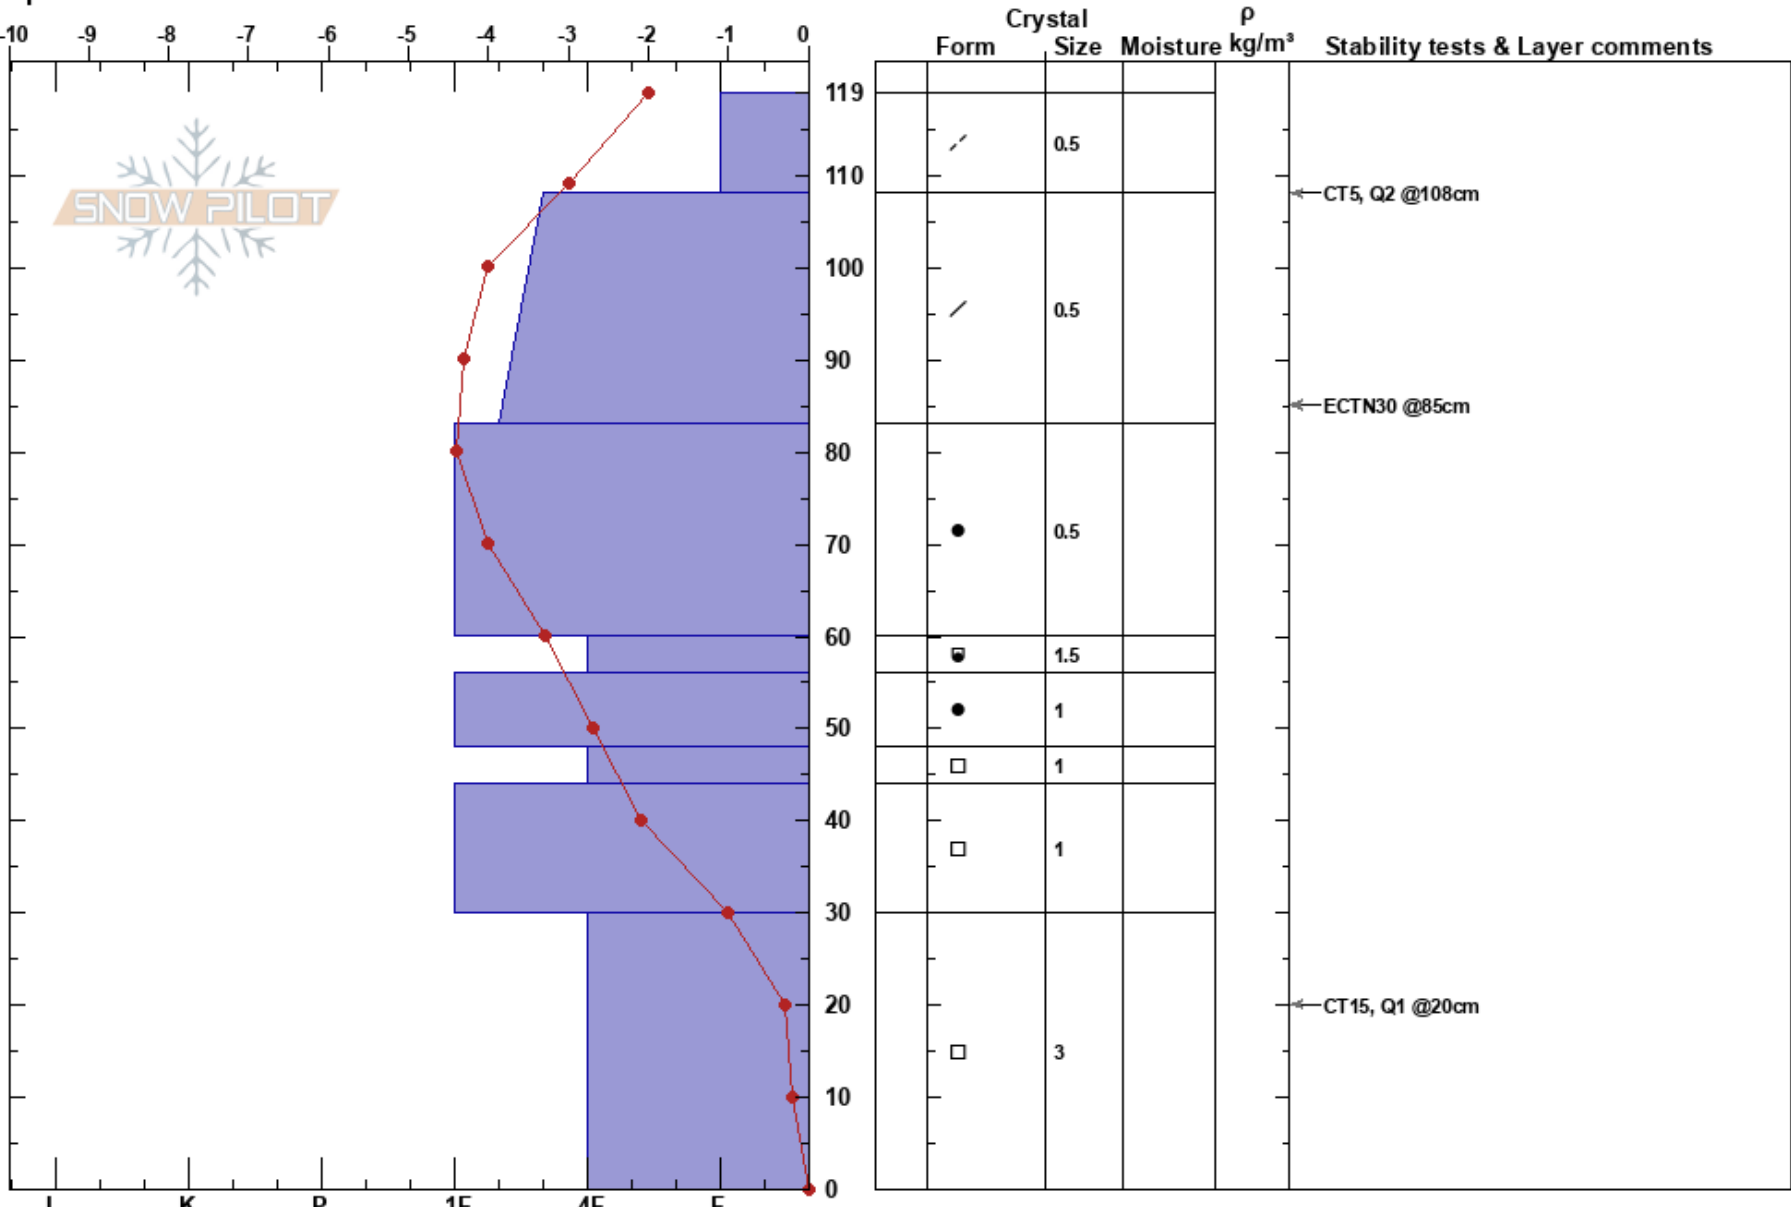

snowking summit
 Teton Range
 WY
 Elevation: 7904 ft
 Aspect: 170°
 Specifics:

Demetri Zouboukos
 02/26/2019 - 1:58pm
 Co-ord: 43.45979N, -110.75292W
 Slope Angle: 15°
 Wind Loading: yes

Stability: **HS:119**
 Air Temperature: -2°C PF:65
 Sky Cover: OVC
 Precipitation: S1
 Wind: SW Moderate

Layer Notes:

Notes: Sage brush in bottom 30 cm basal facet layer of ECT column. might have affected results. Did not have time to isolate another column.