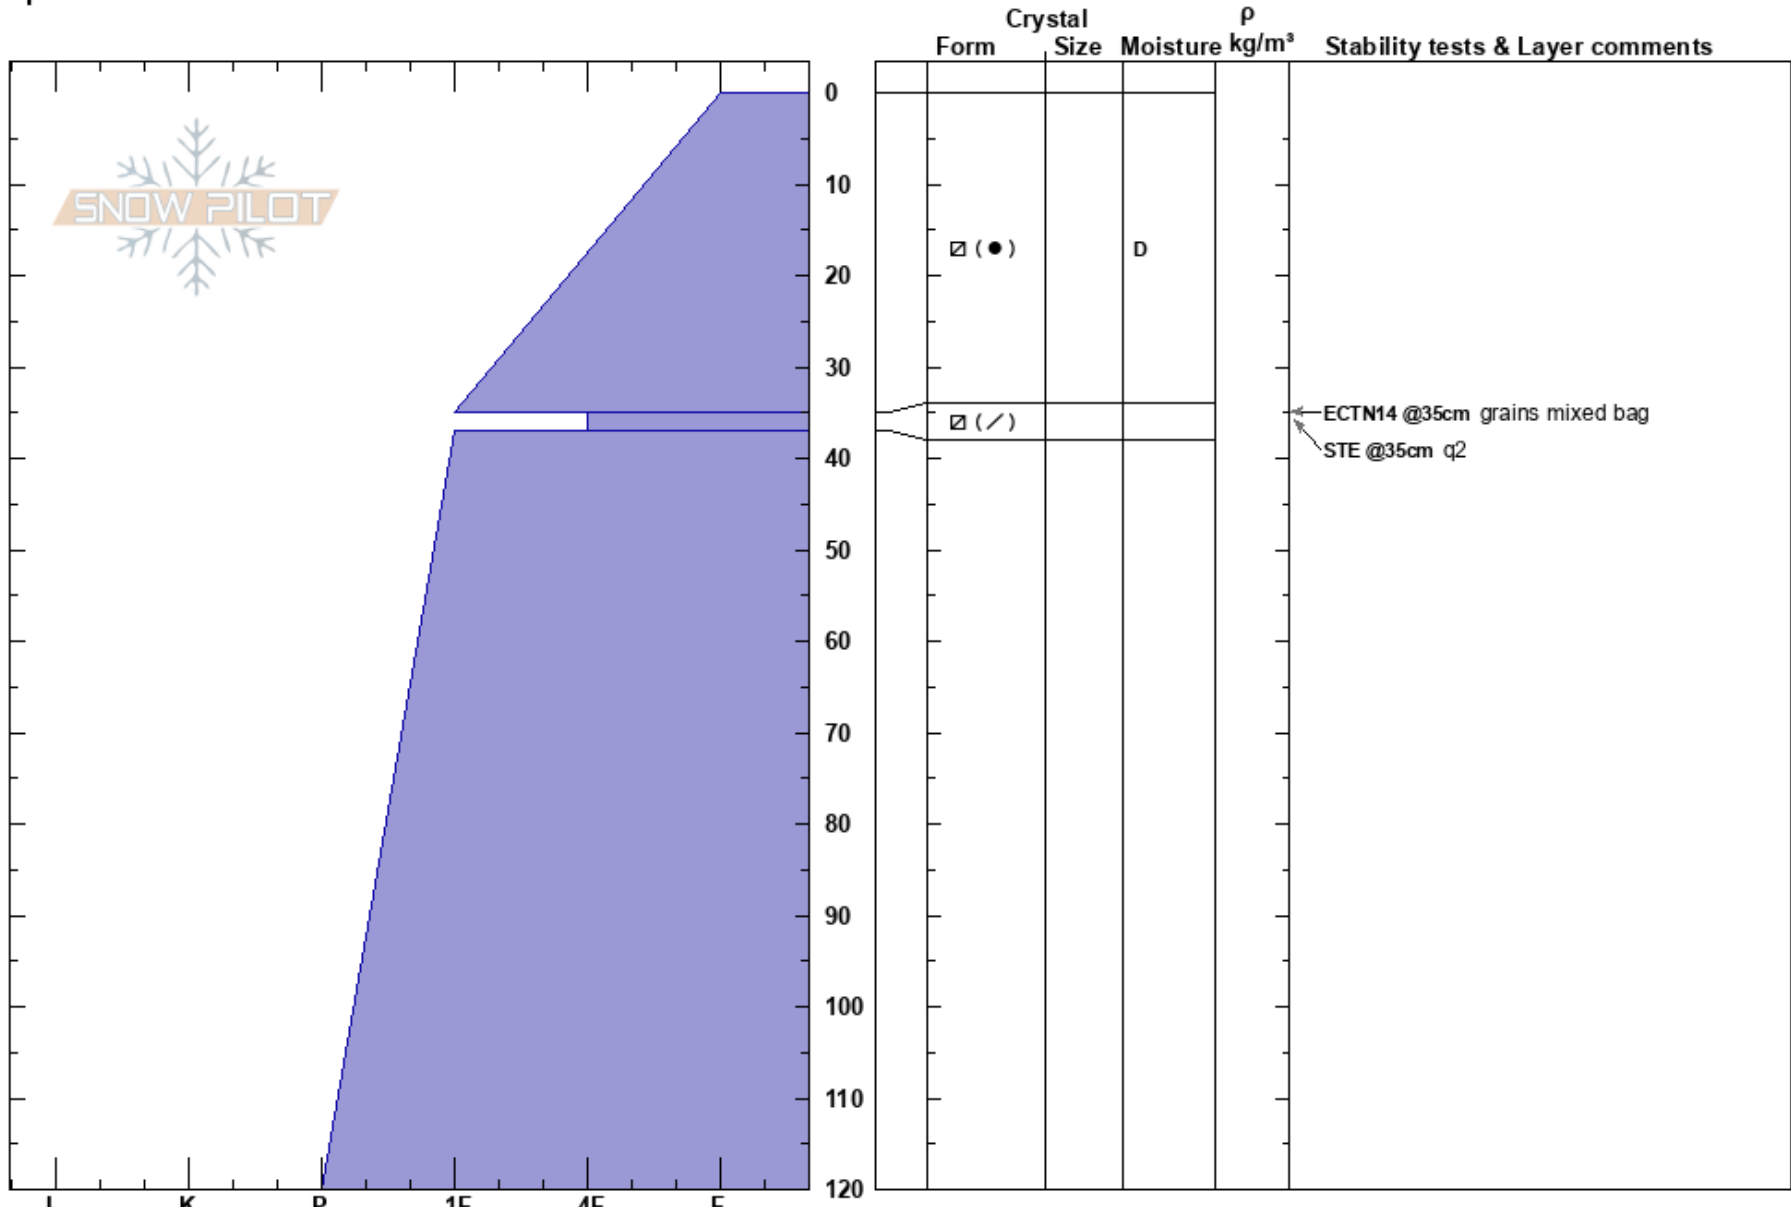

Apollo 7  
 Tordrillo Range  
 AK  
 Elevation: 4500 ft  
 Aspect: SW  
 Specifics:

Mike Rheam  
 02/26/2019 - 11:00am  
 Co-ord: 61.41171N, -152.11790W  
 Slope Angle: 34°  
 Wind Loading: no

Stability: Very Good HS:120  
 Air Temperature: 18°F PF:60 35-37cm:Problematic layer  
 Sky Cover: CLR  
 Precipitation: NO  
 Wind: Calm

Notes: Mid Slope, upper half under skier left cliffs. Depth unknown, 400+ cm.