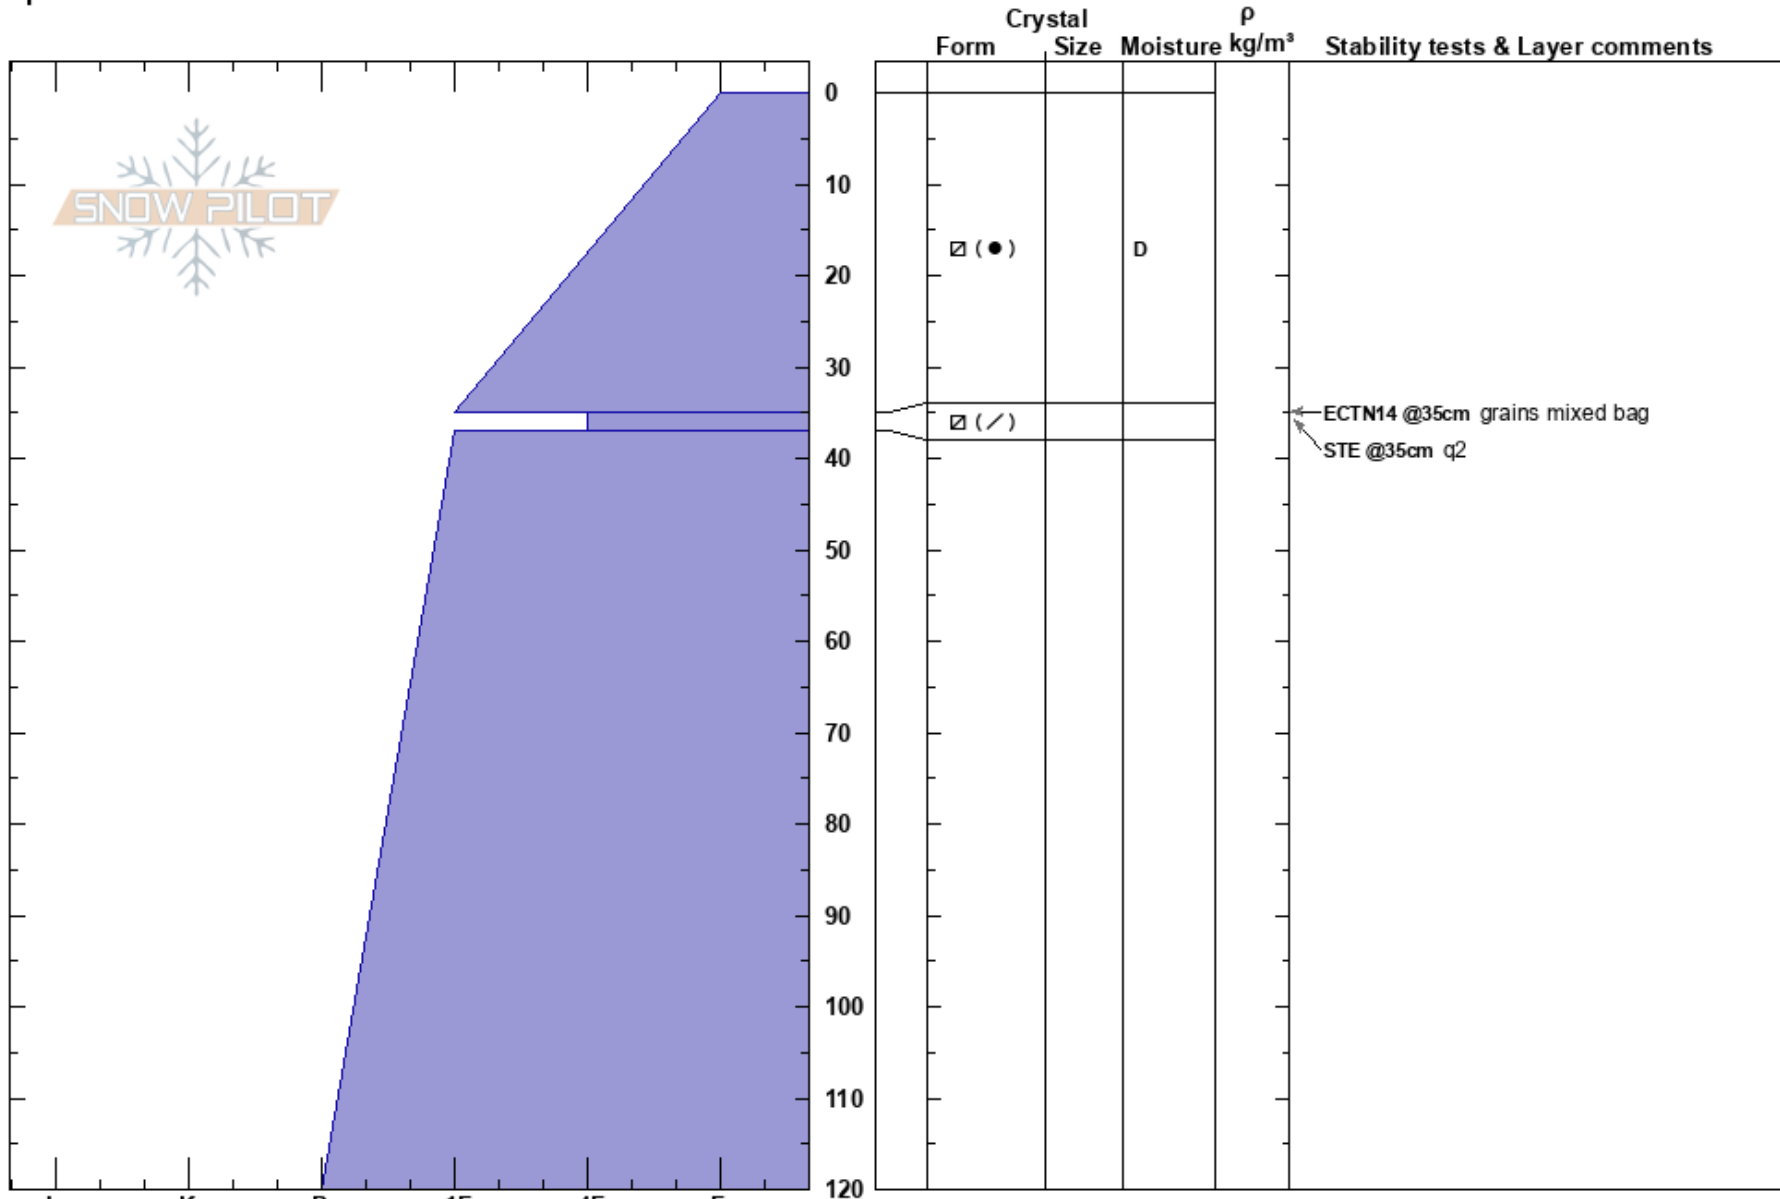

Apollo 7
 Tordrillo Range
 AK
 Elevation: 4500 ft
 Aspect: SW
 Specifics:

Mike Rheam
 02/26/2019 - 11:00am
 Co-ord: 61.41171N, -152.11790W
 Slope Angle: 34°
 Wind Loading: no

Stability: Very Good HS:120
 Air Temperature: 18°F PF:60 35-37cm:Problematic layer
 Sky Cover: CLR
 Precipitation: NO
 Wind: Calm

Notes: Mid Slope, upper half under skier left cliffs. Depth unknown, 400+ cm.