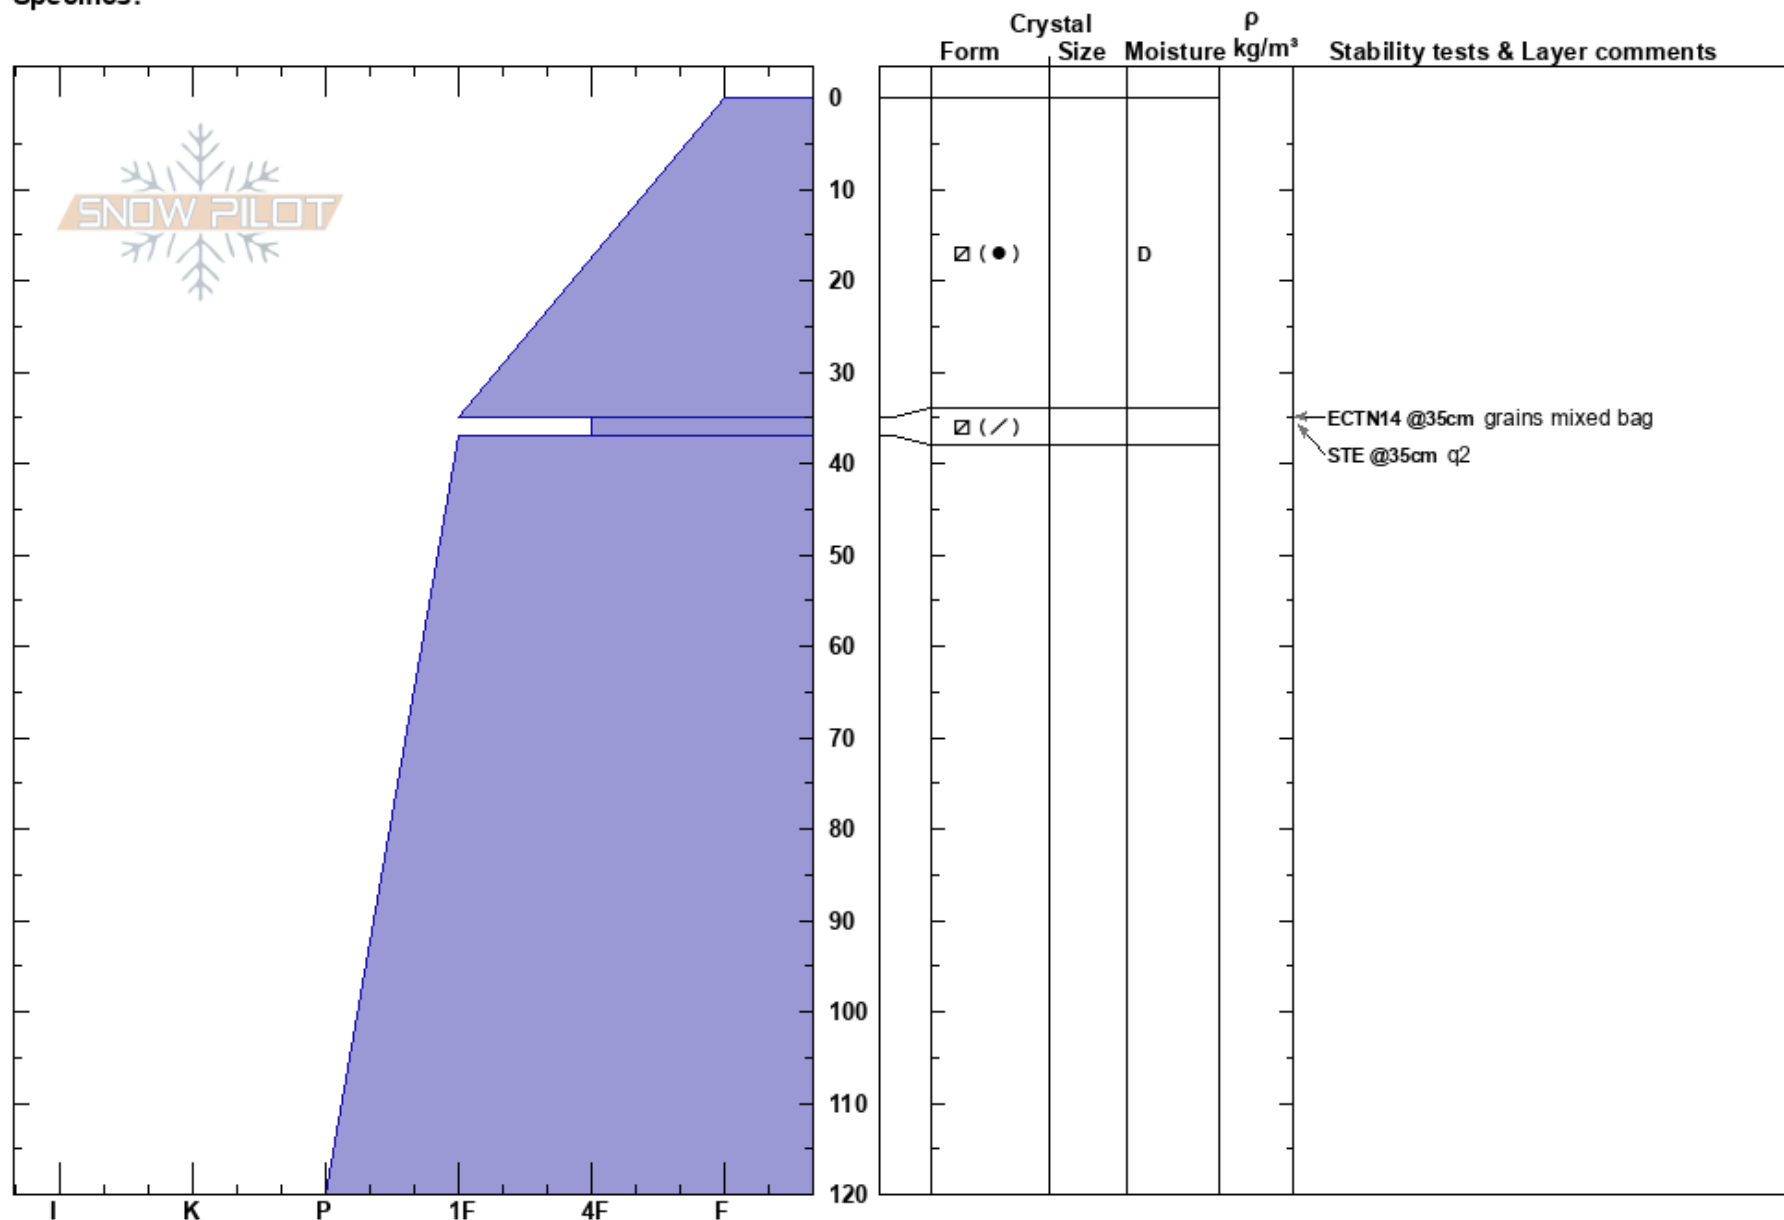

Apollo 7
 Tordrillo Range
 AK
 Elevation: 4500 ft
 Aspect: SW
 Specifics:

Mike Rheam
 02/26/2019 - 11:00am
 Co-ord: 61.41171N, -152.11790W
 Slope Angle: 34°
 Wind Loading: no

Stability: Very Good HS:120
 Air Temperature: 18°F PF:60 35-37cm:Problematic layer
 Sky Cover: CLR
 Precipitation: NO
 Wind: Calm

Notes: Mid Slope, upper half under skier left cliffs. Depth unknown, 400+ cm.