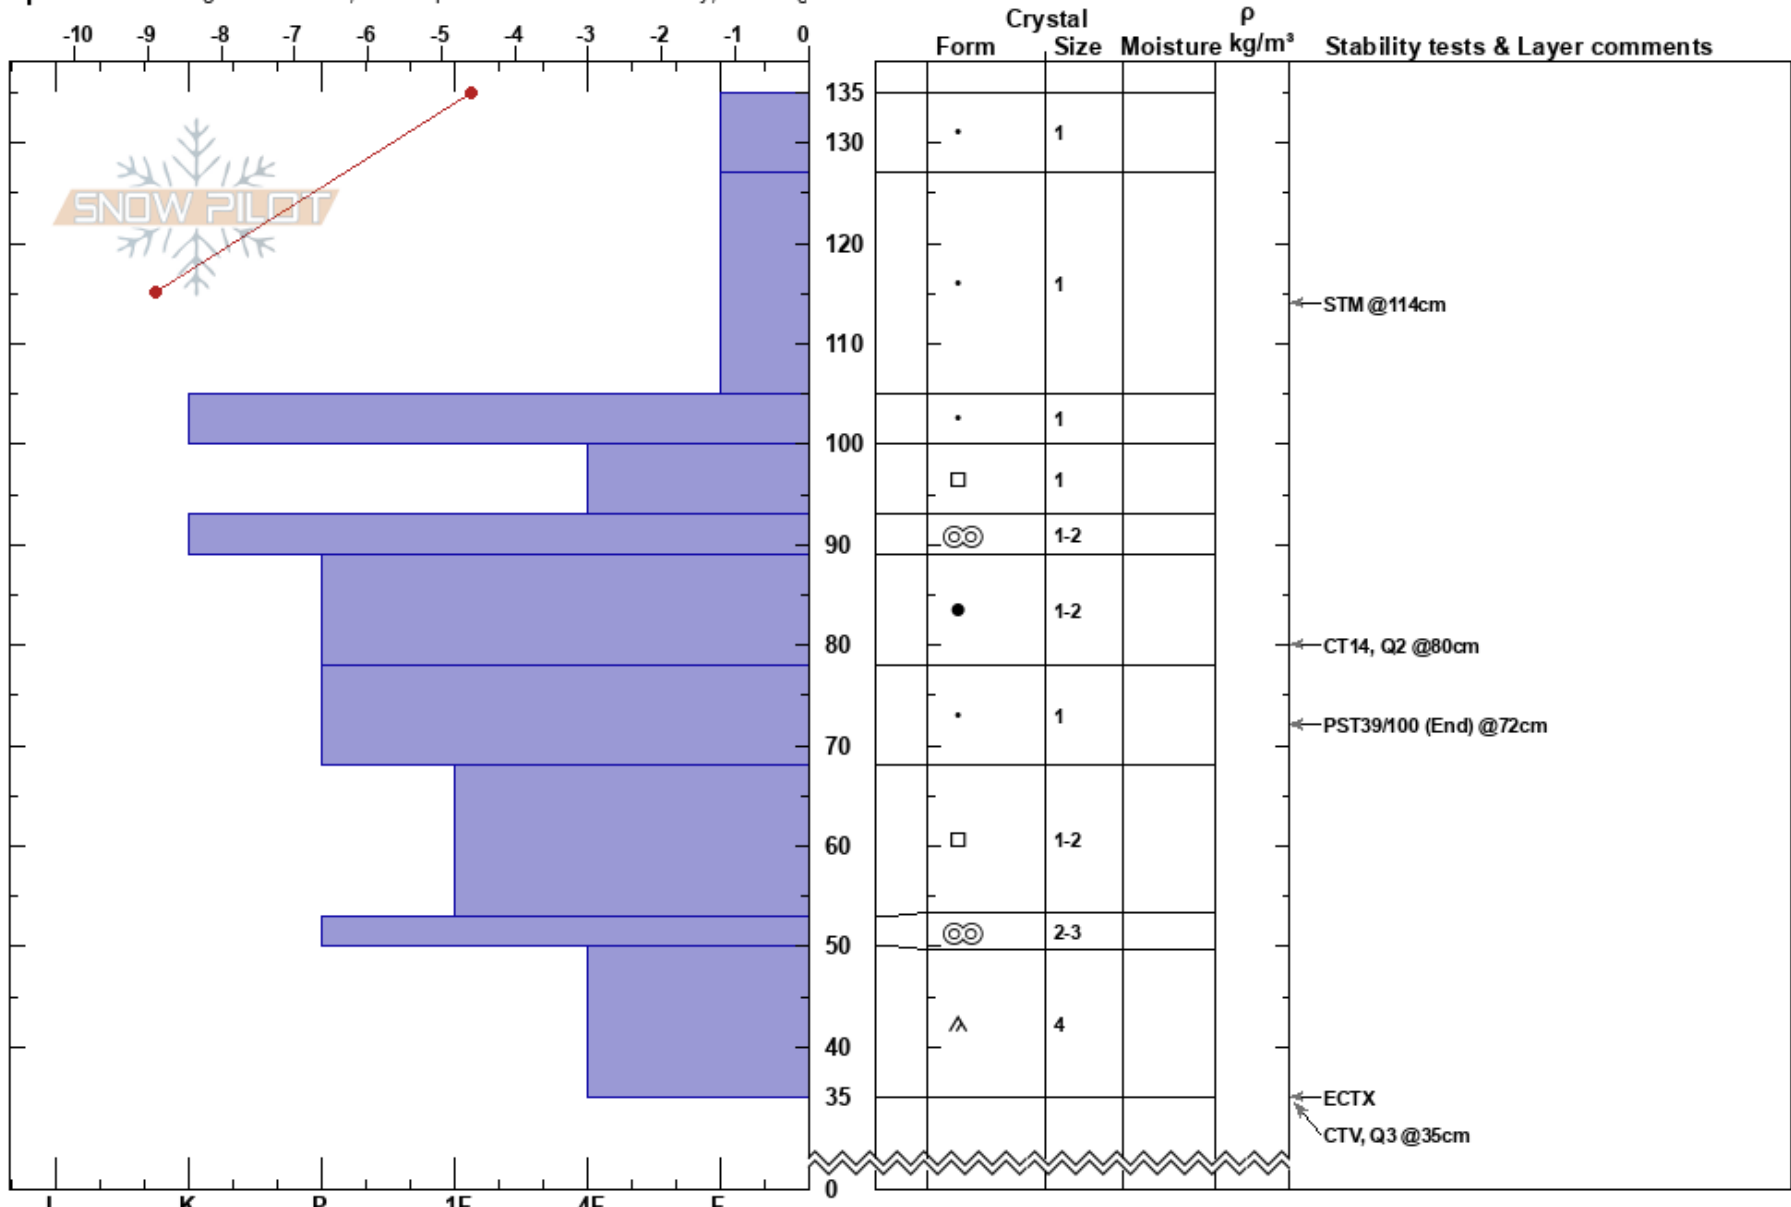

EMR Weather Plot  
 Indian Peaks, Front Rang  
 CO  
**Elevation:** 10600 ft  
**Aspect:** NE

Zach Ryan  
 02/25/2019 - 2:00pm  
**Co-ord:** 39.94190N, -105.60900W  
**Slope Angle:** 16°  
**Wind Loading:** yes

**Stability:** Good **HS:** 135 **Layer Notes:**  
**Air Temperature:** -3°C  
**Sky Cover:** BKN  
**Precipitation:** NO  
**Wind:** SW Moderate

**Specifics:** Pit dug in a Ski Area; Pit is representative of backcountry; Cracking