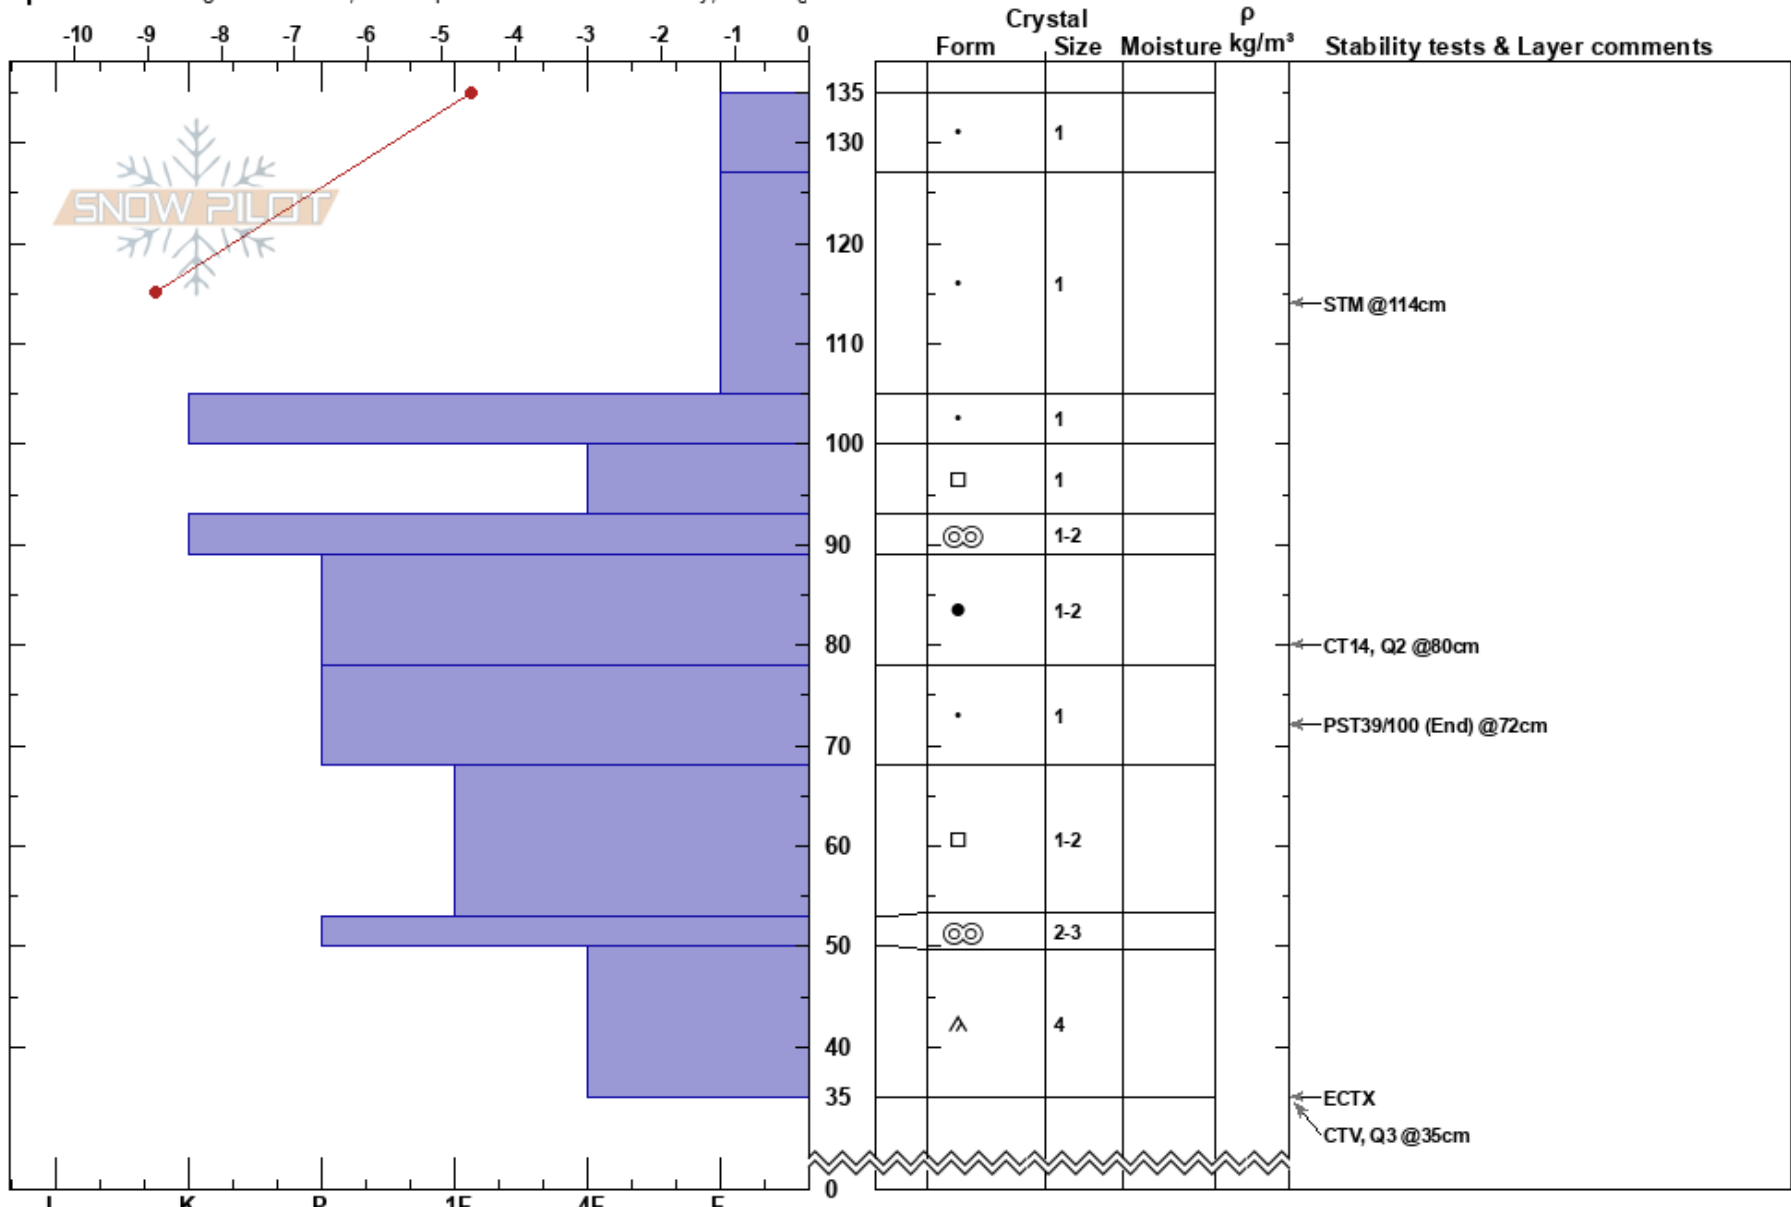

EMR Weather Plot
 Indian Peaks, Front Rang
 CO
Elevation: 10600 ft
Aspect: NE

Zach Ryan
 02/25/2019 - 2:00pm
Co-ord: 39.94190N, -105.60900W
Slope Angle: 16°
Wind Loading: yes

Stability: Good **HS:** 135 **Layer Notes:**
Air Temperature: -3°C
Sky Cover: BKN
Precipitation: NO
Wind: SW Moderate

Specifics: Pit dug in a Ski Area; Pit is representative of backcountry; Cracking

Notes: