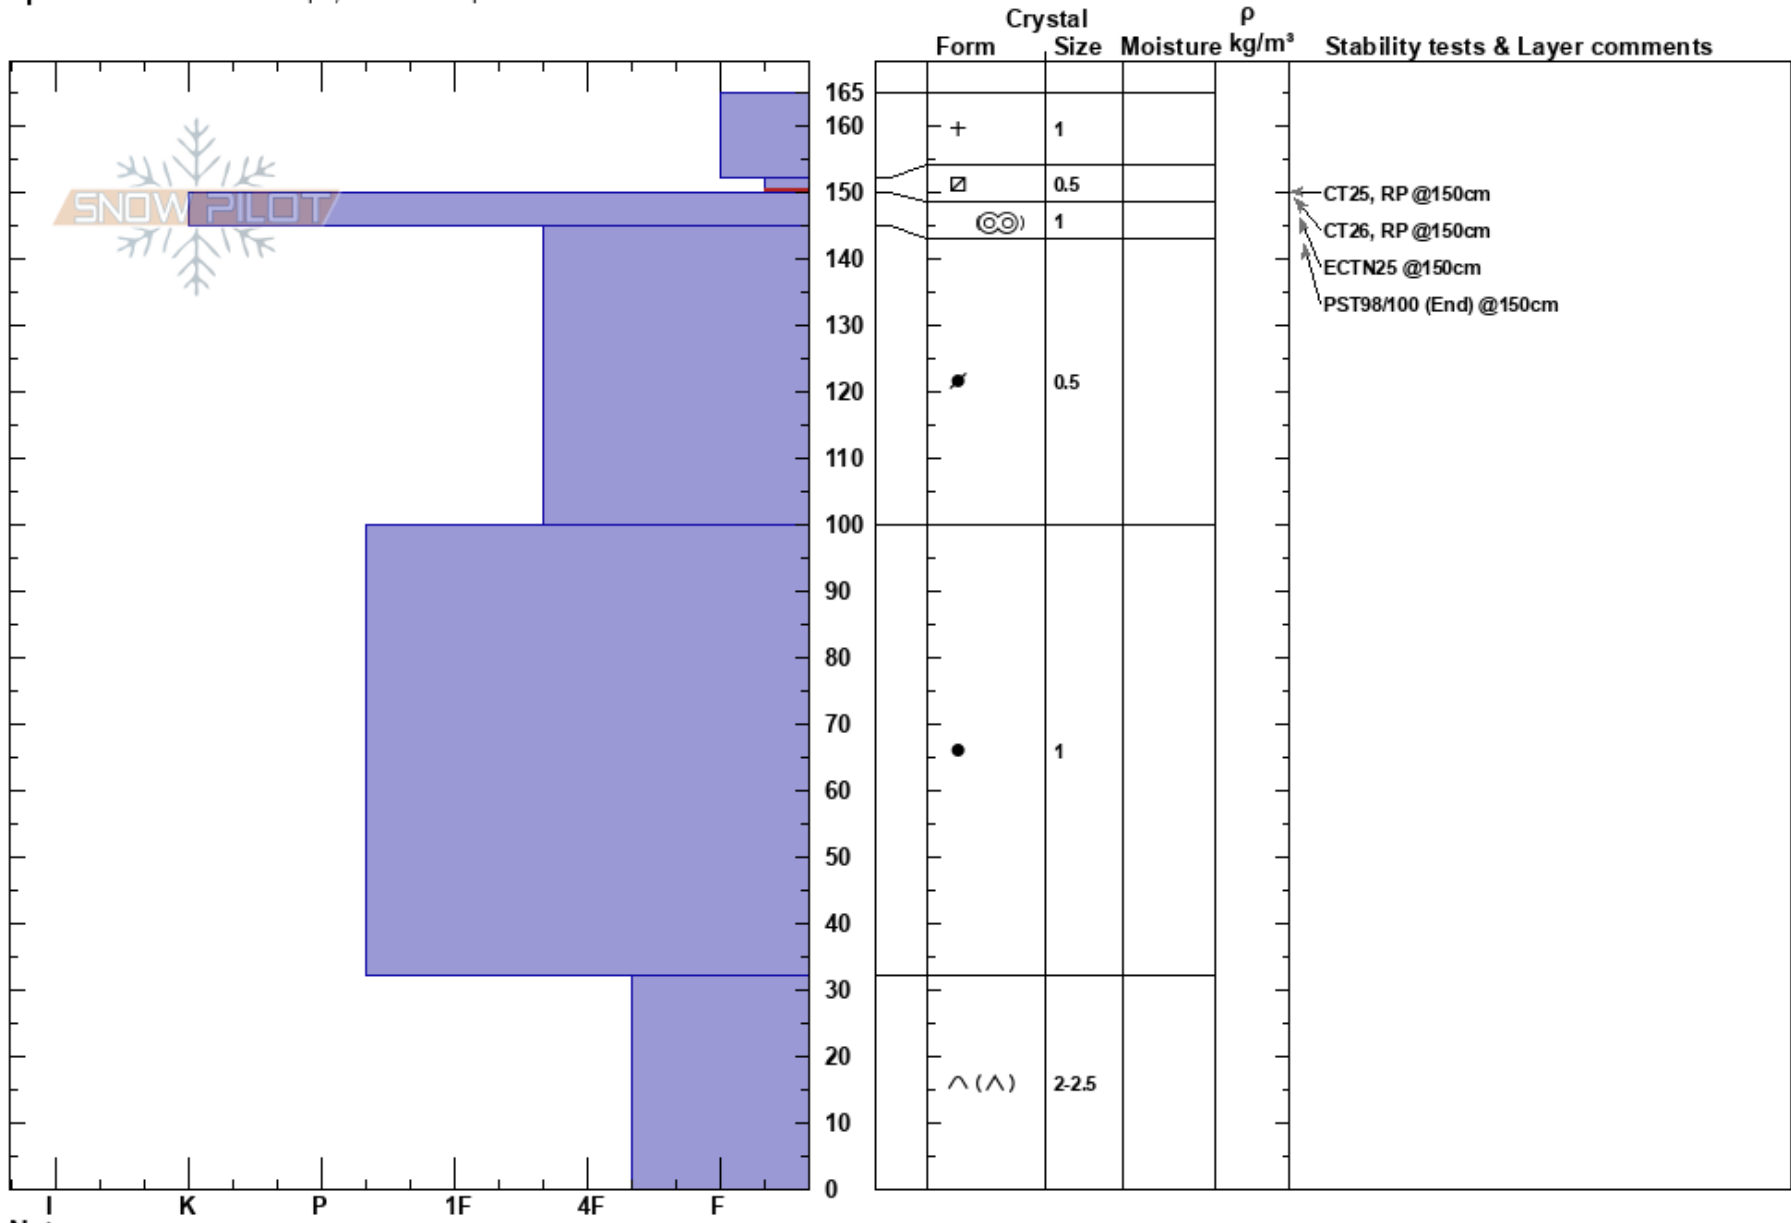

Southside Traverse
 Kachina Peaks
 AZ
 Elevation: 11200 ft
 Aspect: 232°
 Specifics: Ski tracks on slope; We skied slope

David Lovejoy
 02/17/2019 - 1:00am
 Co-ord: 35.32395N, -111.68473W
 Slope Angle: 35°
 Wind Loading: no

Stability: **HS:165**
 Air Temperature: -5°C **PS: 10** 152-150cm:Problematic layer
 Sky Cover: OVC
 Precipitation: S1
 Wind: SW Moderate

Notes: