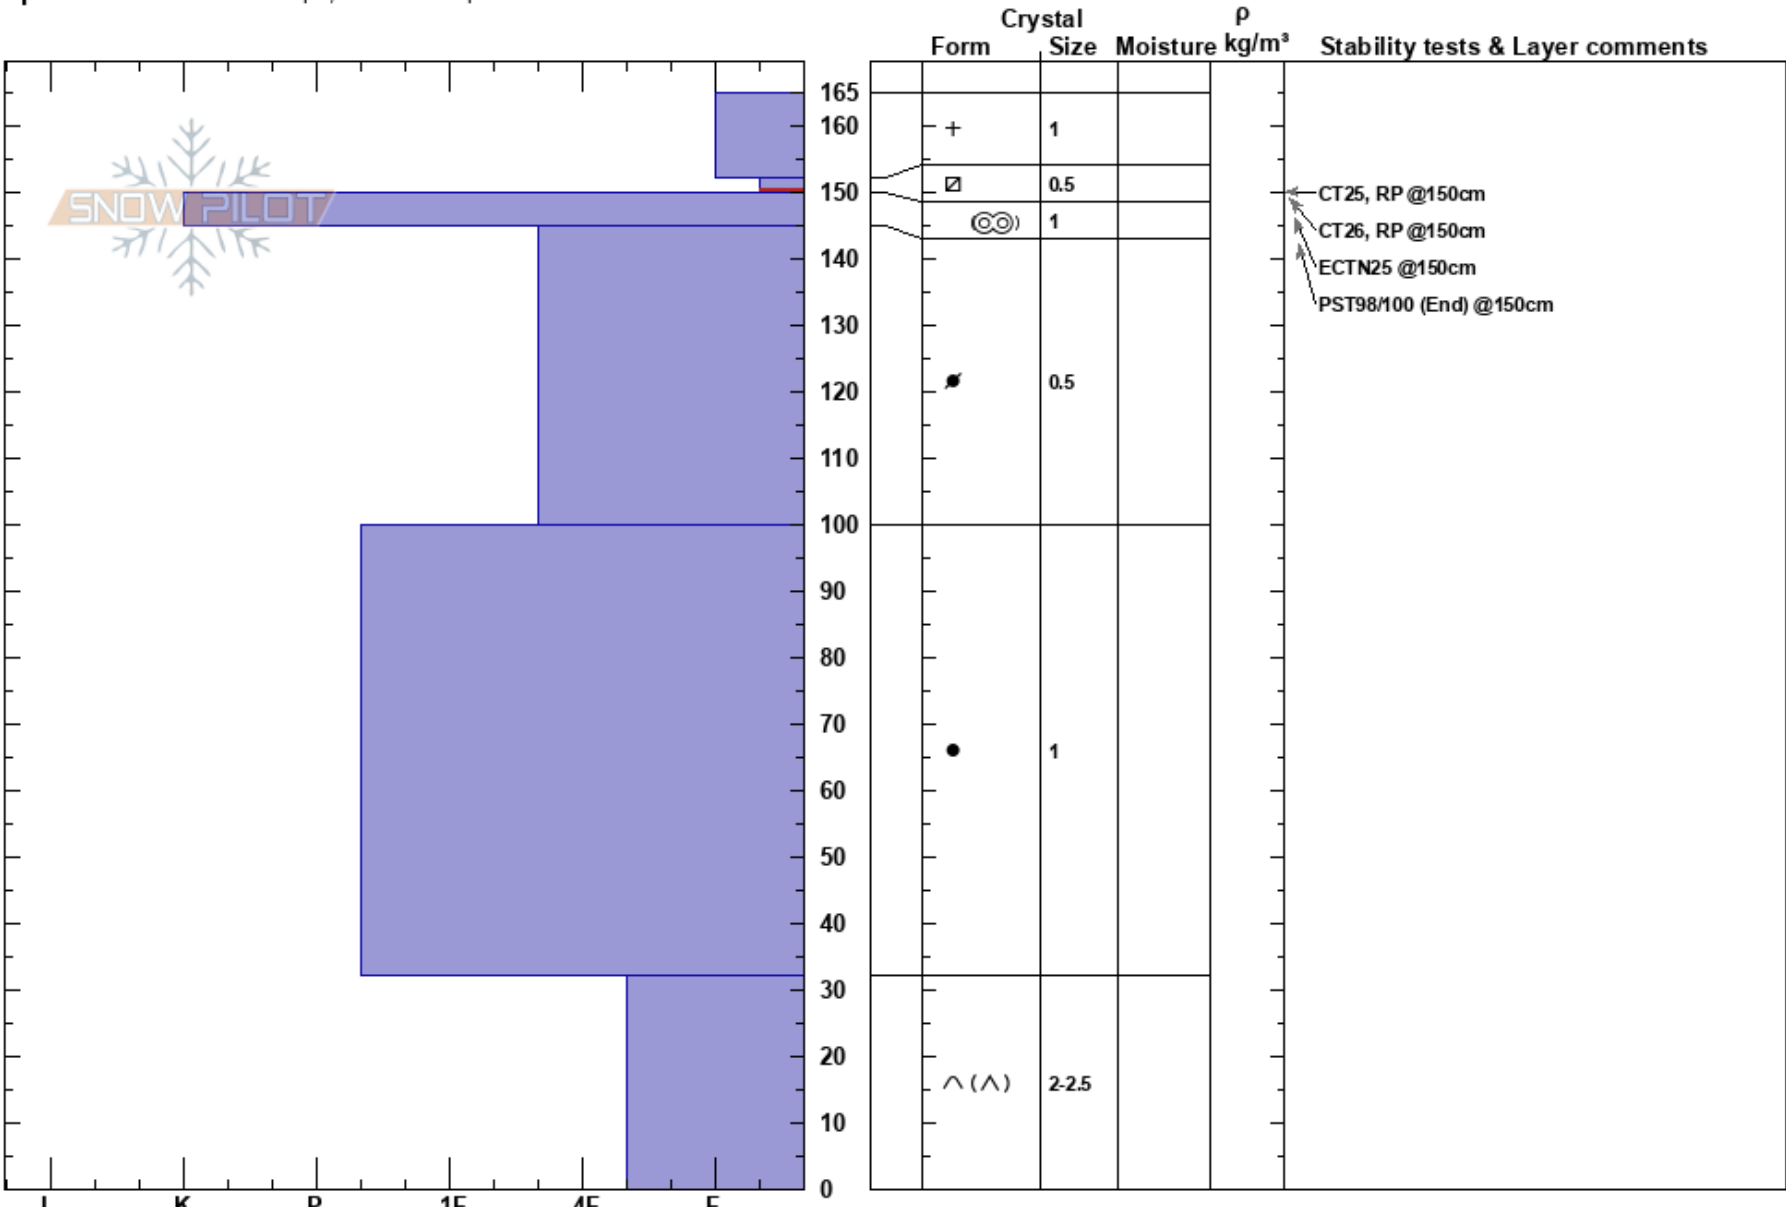

Southside Traverse
 Kachina Peaks
 AZ
 Elevation: 11200 ft
 Aspect: 232°
 Specifics: Ski tracks on slope; We skied slope

David Lovejoy
 02/17/2019 - 1:00am
 Co-ord: 35.32395N, -111.68473W
 Slope Angle: 35°
 Wind Loading: no

Stability: **HS:165**
 Air Temperature: -5°C **PS: 10** 152-150cm:Problematic layer
 Sky Cover: OVC
 Precipitation: S1
 Wind: SW Moderate

Notes: