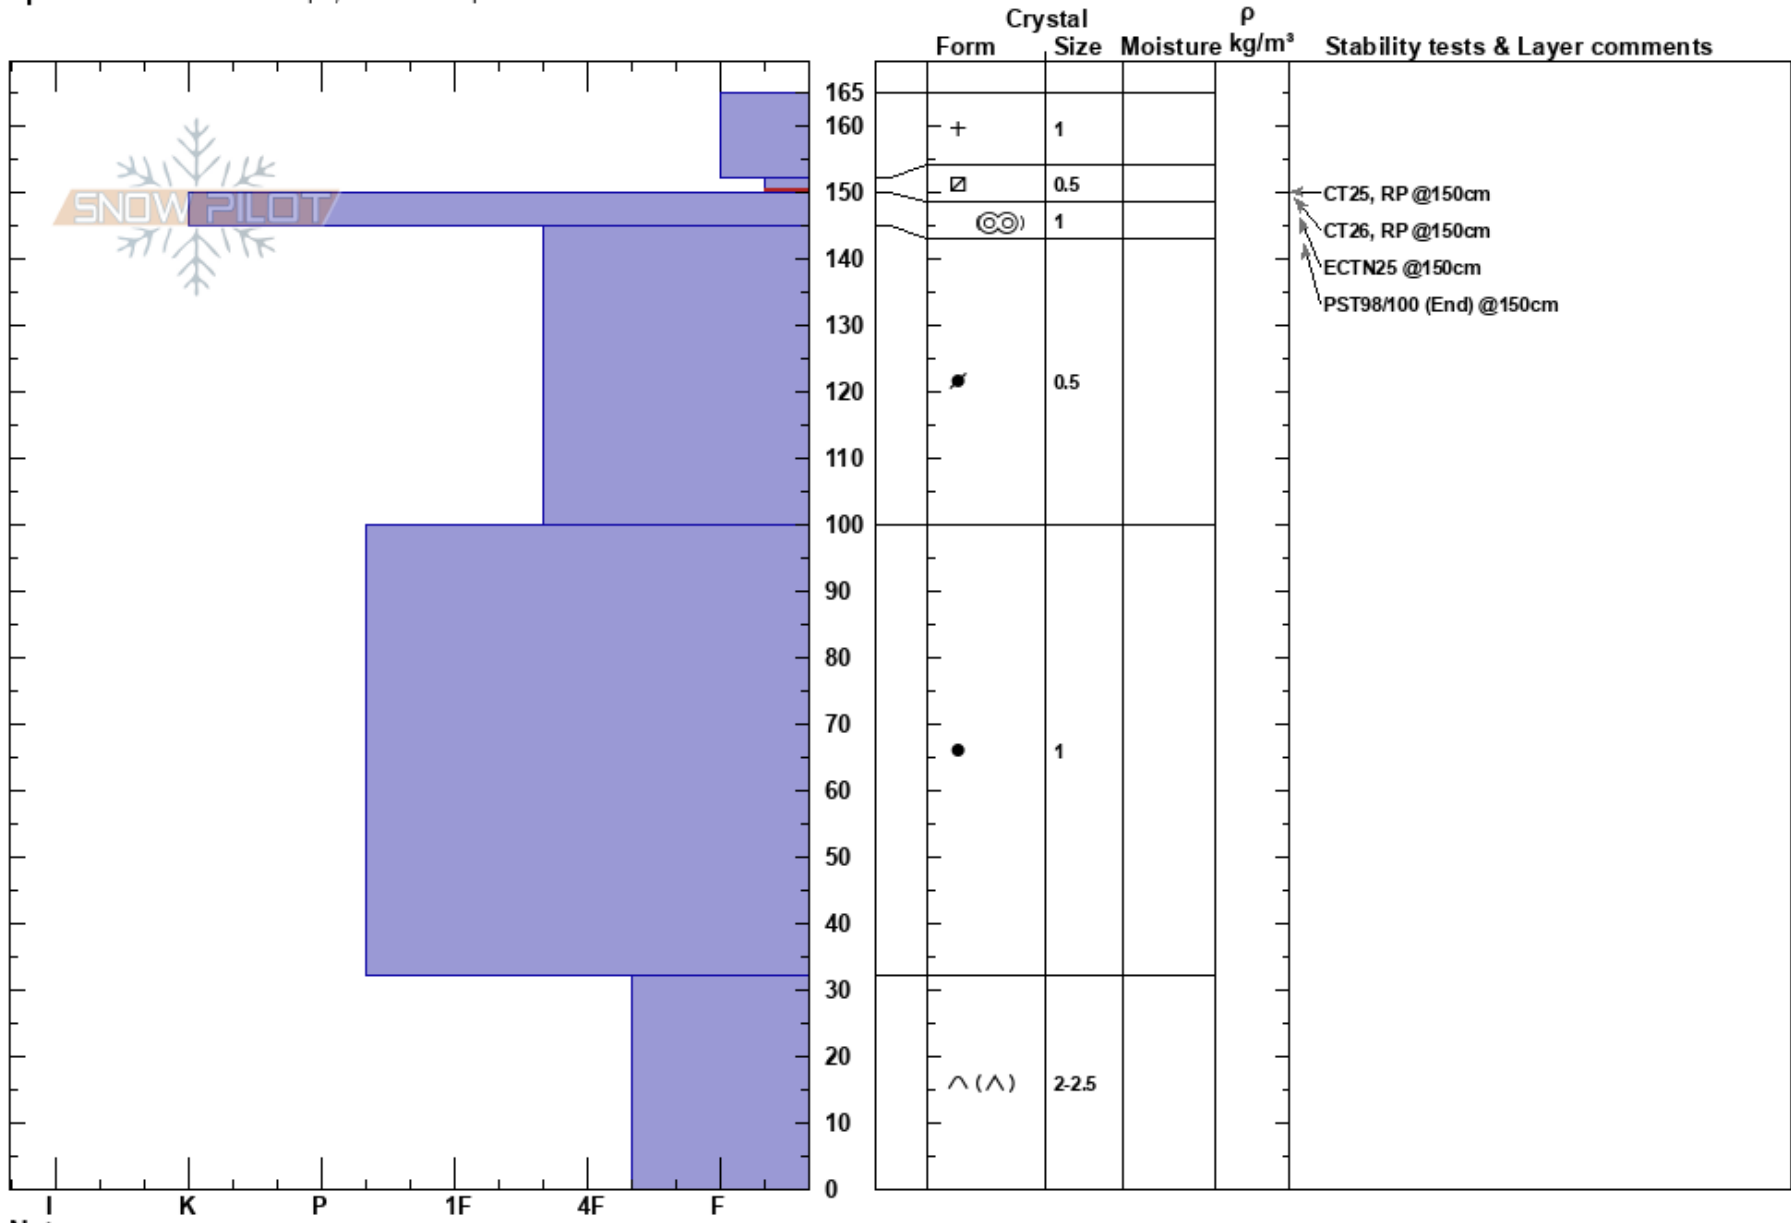

Southside Traverse  
 Kachina Peaks  
 AZ  
 Elevation: 11200 ft  
 Aspect: 232°  
 Specifics: Ski tracks on slope; We skied slope

David Lovejoy  
 02/17/2019 - 1:00am  
 Co-ord: 35.32395N, -111.68473W  
 Slope Angle: 35°  
 Wind Loading: no

Stability:  
 Air Temperature: -5°C  
 Sky Cover: OVC  
 Precipitation: S1  
 Wind: SW Moderate

HS: 165  
 PS: 10 152-150cm: Problematic layer

Notes: