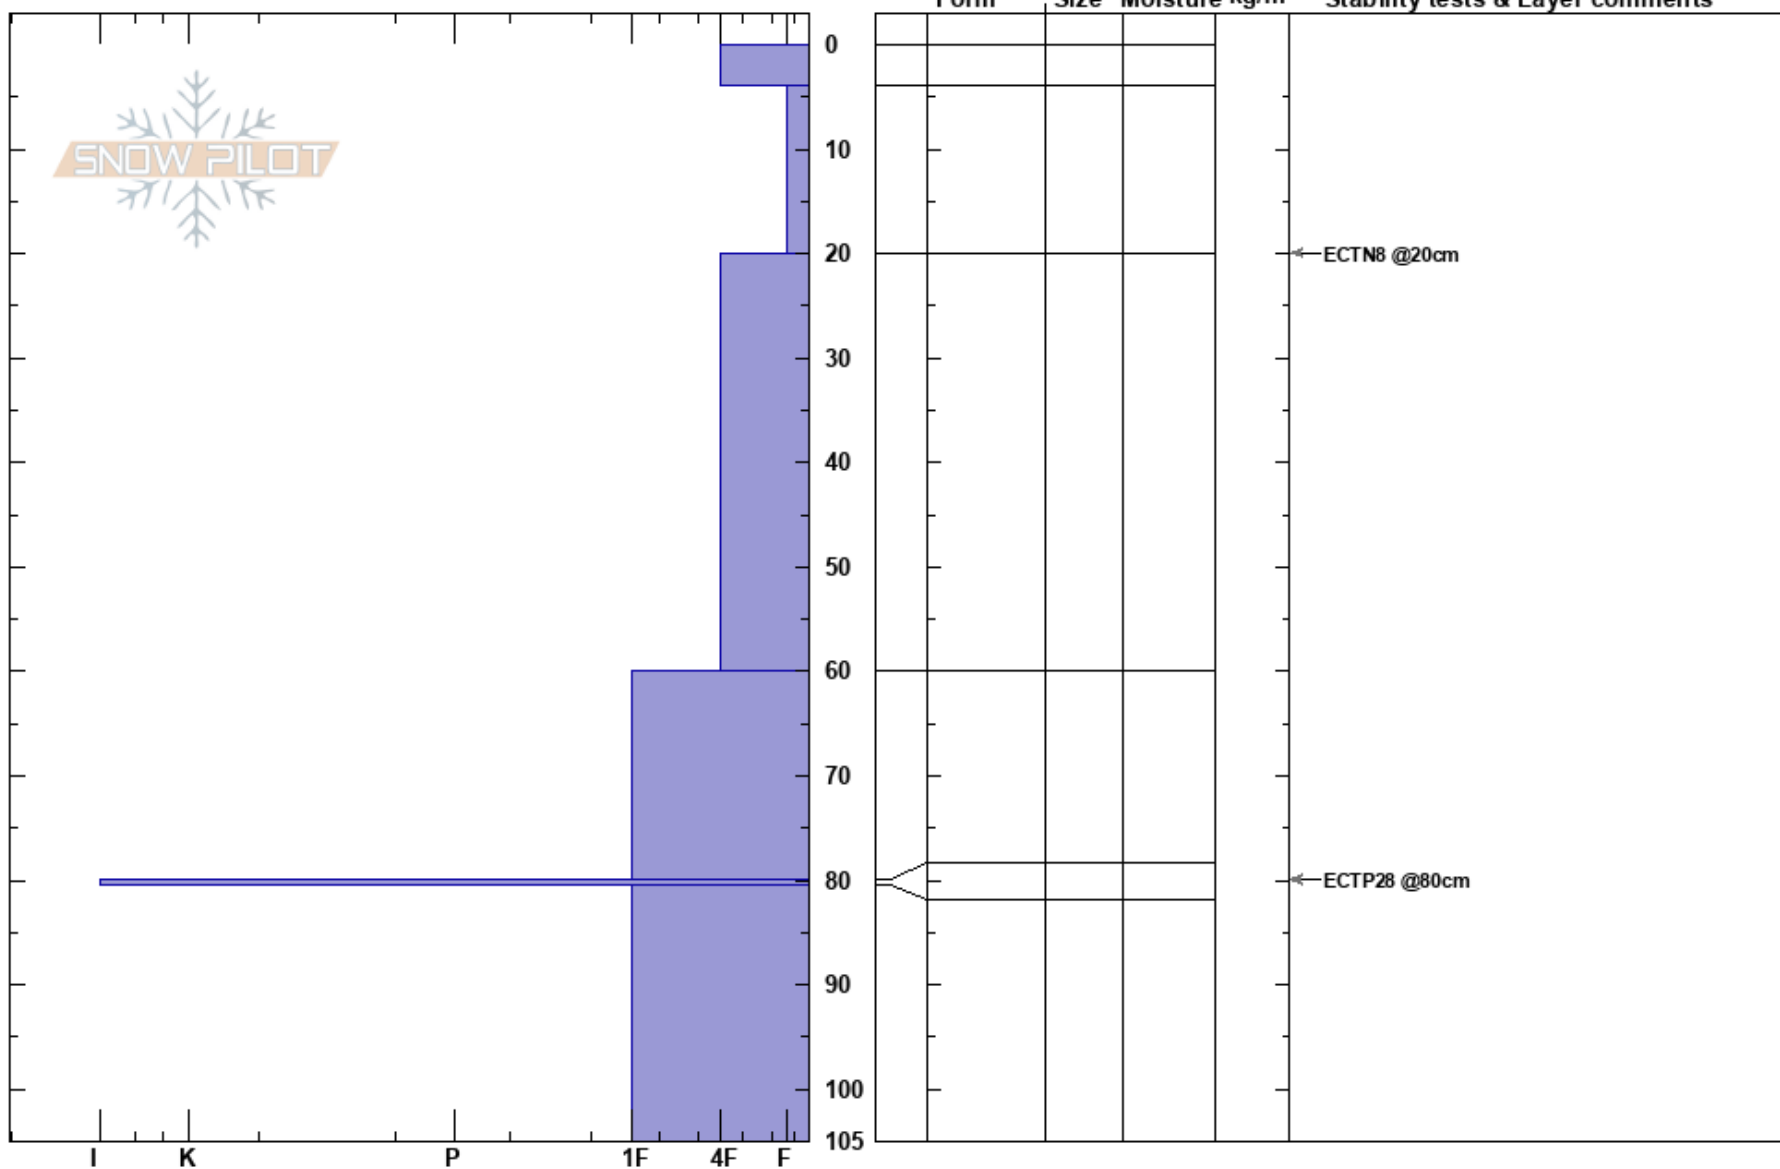

First one
 Chugach Range
 AK
 Elevation: 5000 ft
 Aspect: 90°
 Specifics:

Paul Krekow
 02/25/2019 - 10:00am
 Co-ord:
 Slope Angle: 25°
 Wind Loading:

Stability:
 Air Temperature:
 Sky Cover:
 Precipitation:
 Wind:

Layer Notes:

Notes: