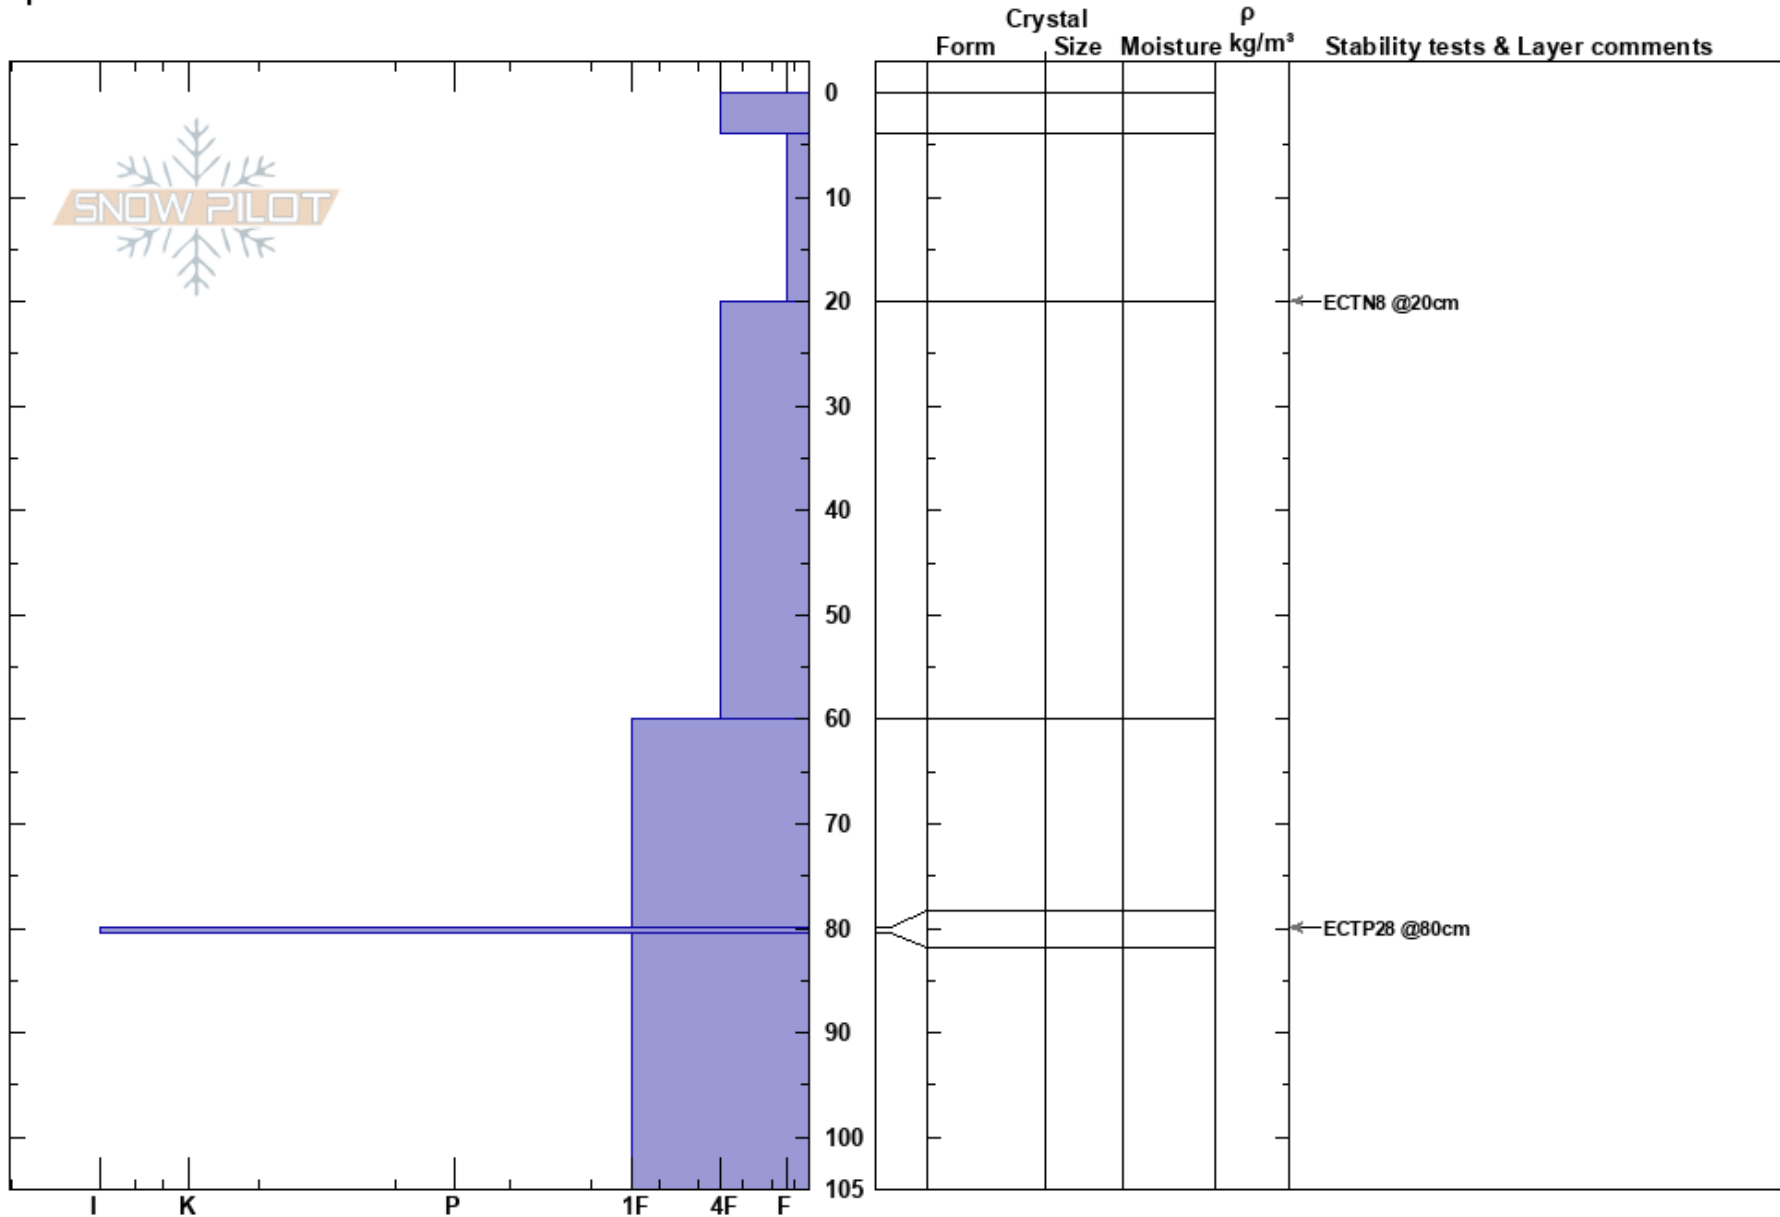

First one  
 Chugach Range  
 AK  
 Elevation: 5000 ft  
 Aspect: 90°  
 Specifics:

Paul Krekow  
 02/25/2019 - 10:00am  
 Co-ord:  
 Slope Angle: 25°  
 Wind Loading:

Stability:  
 Air Temperature:  
 Sky Cover:  
 Precipitation:  
 Wind:

Layer Notes:

Notes: