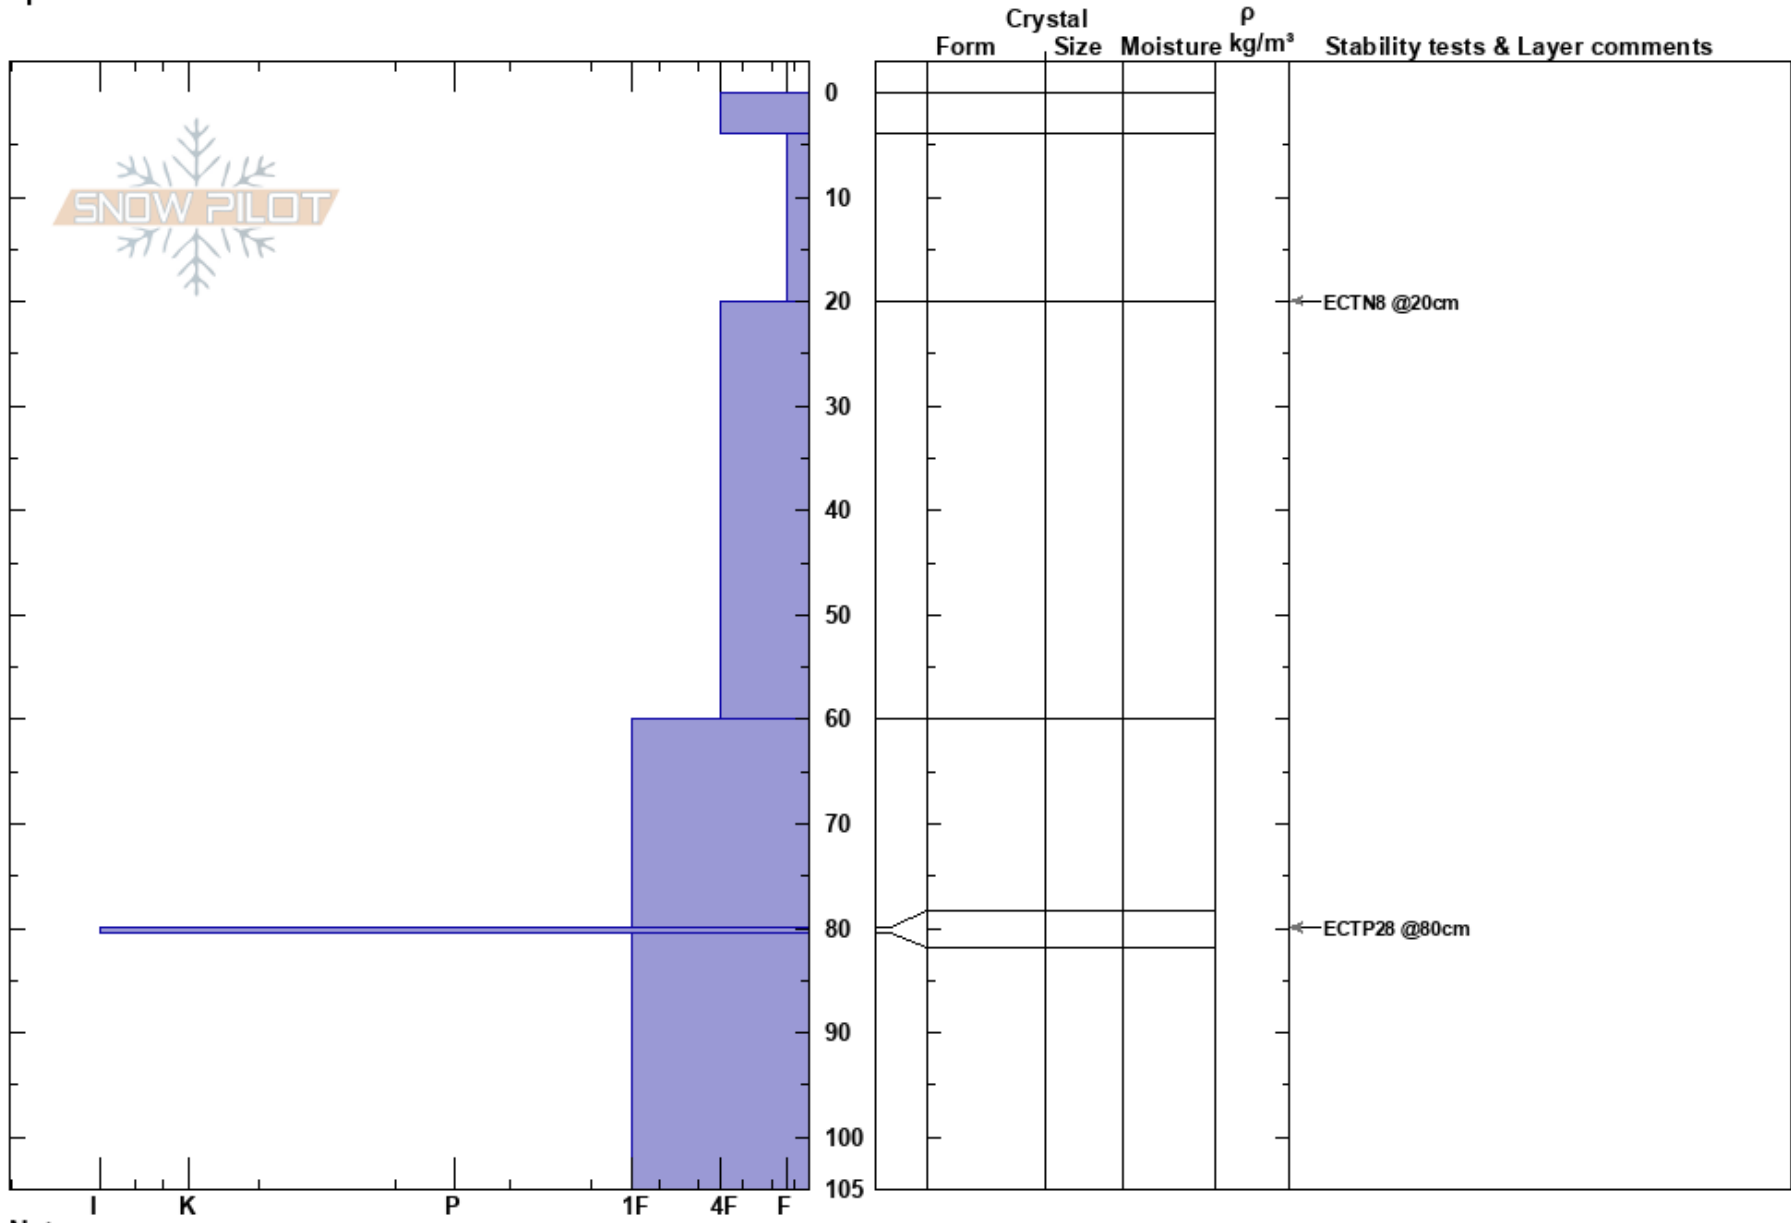

First one
 Chugach Range
 AK
 Elevation: 5000 ft
 Aspect: 90°
 Specifics:

Paul Krekow
 02/25/2019 - 10:00am
 Co-ord:
 Slope Angle: 25°
 Wind Loading:

Stability:
 Air Temperature:
 Sky Cover:
 Precipitation:
 Wind:

Layer Notes:

Notes: