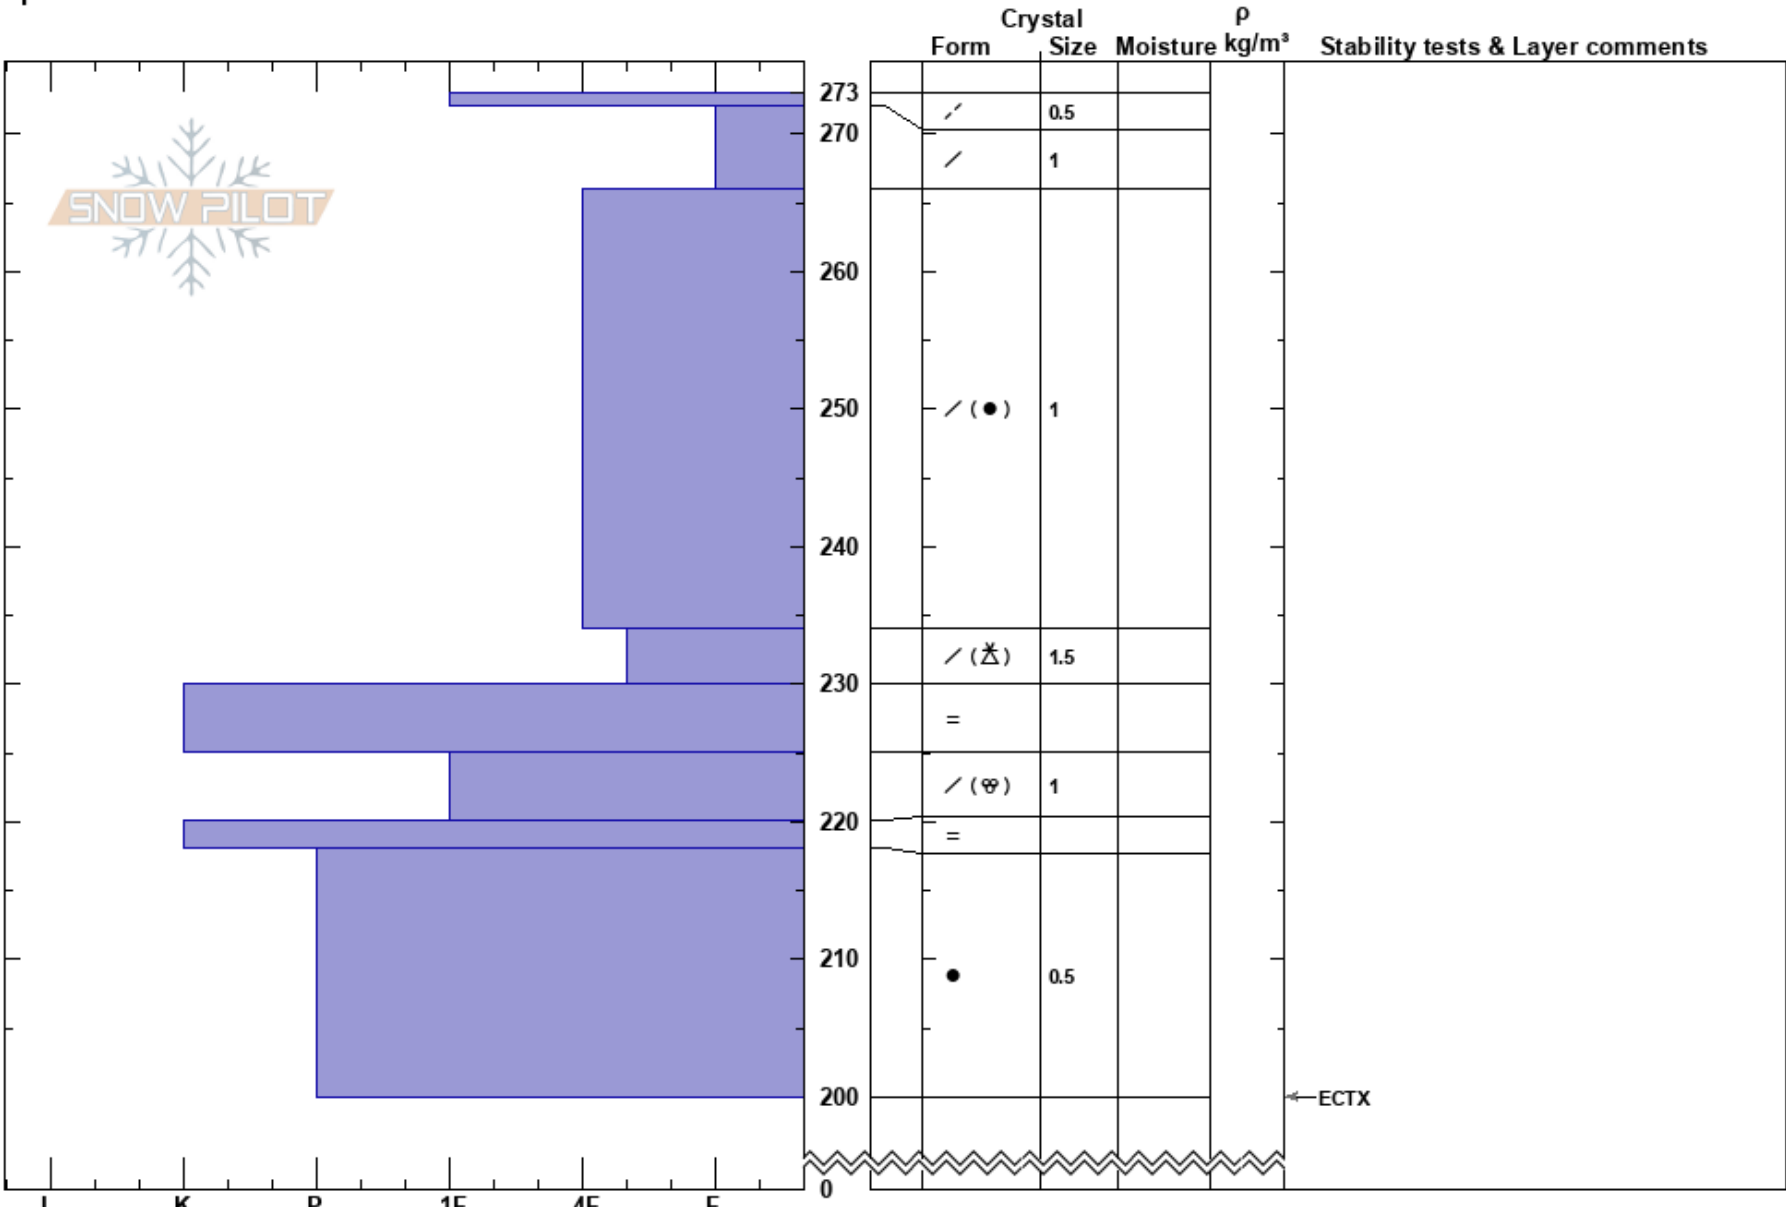

Mammoth Rock
 Eastern Sierra Nevada
 CA
 Elevation: 9000 ft
 Aspect: NE
 Specifics:

Steve Mace
 02/25/2019 - 1:30pm
 Co-ord:
 Slope Angle: 30°
 Wind Loading: yes

Stability: **HS:273** **Layer Notes:**
 Air Temperature: -2.4°C **PF:30**
 Sky Cover: BKN
 Precipitation: NO
 Wind: SW Strong