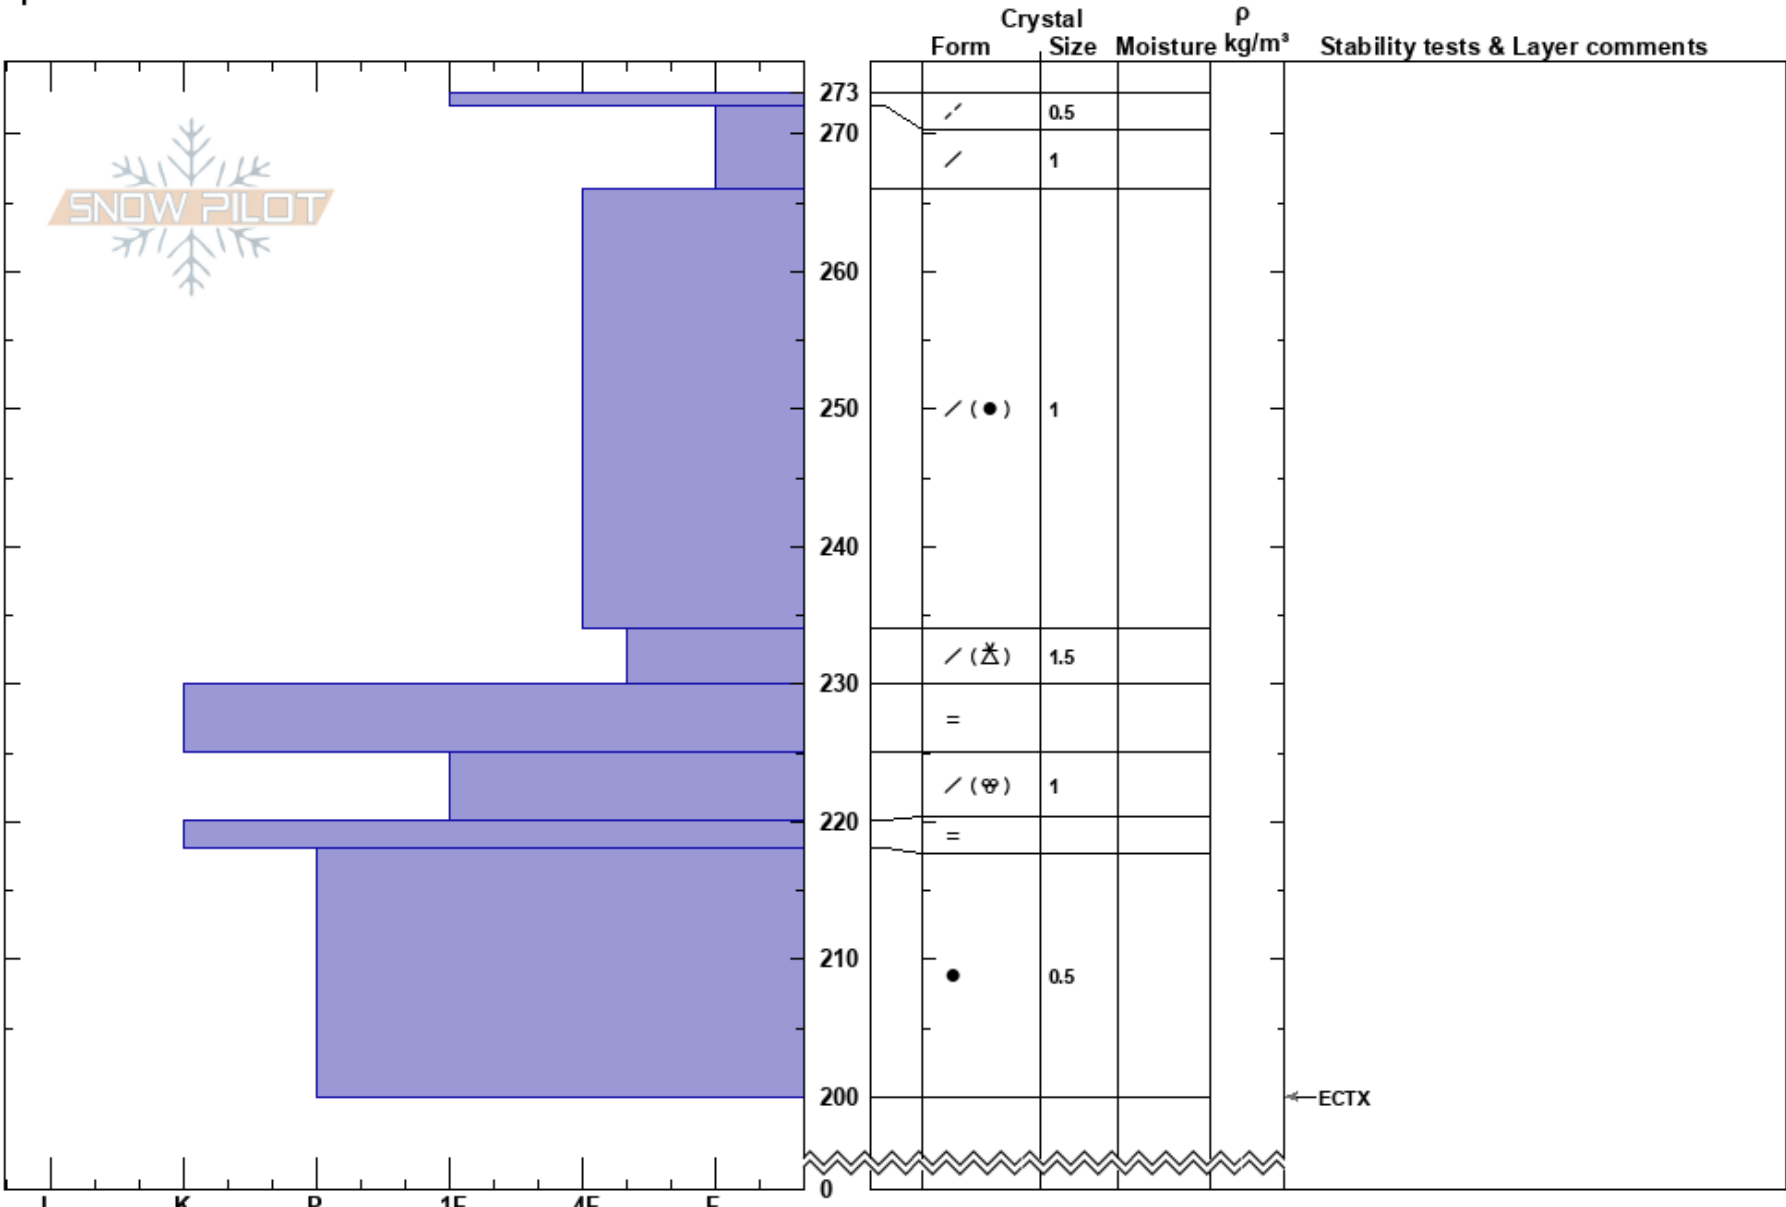

Mammoth Rock  
 Eastern Sierra Nevada  
 CA  
 Elevation: 9000 ft  
 Aspect: NE  
 Specifics:

Steve Mace  
 02/25/2019 - 1:30pm  
 Co-ord:  
 Slope Angle: 30°  
 Wind Loading: yes

Stability:  
 Air Temperature: -2.4°C  
 Sky Cover: BKN  
 Precipitation: NO  
 Wind: SW Strong

HS:273  
 Layer Notes:

Notes: