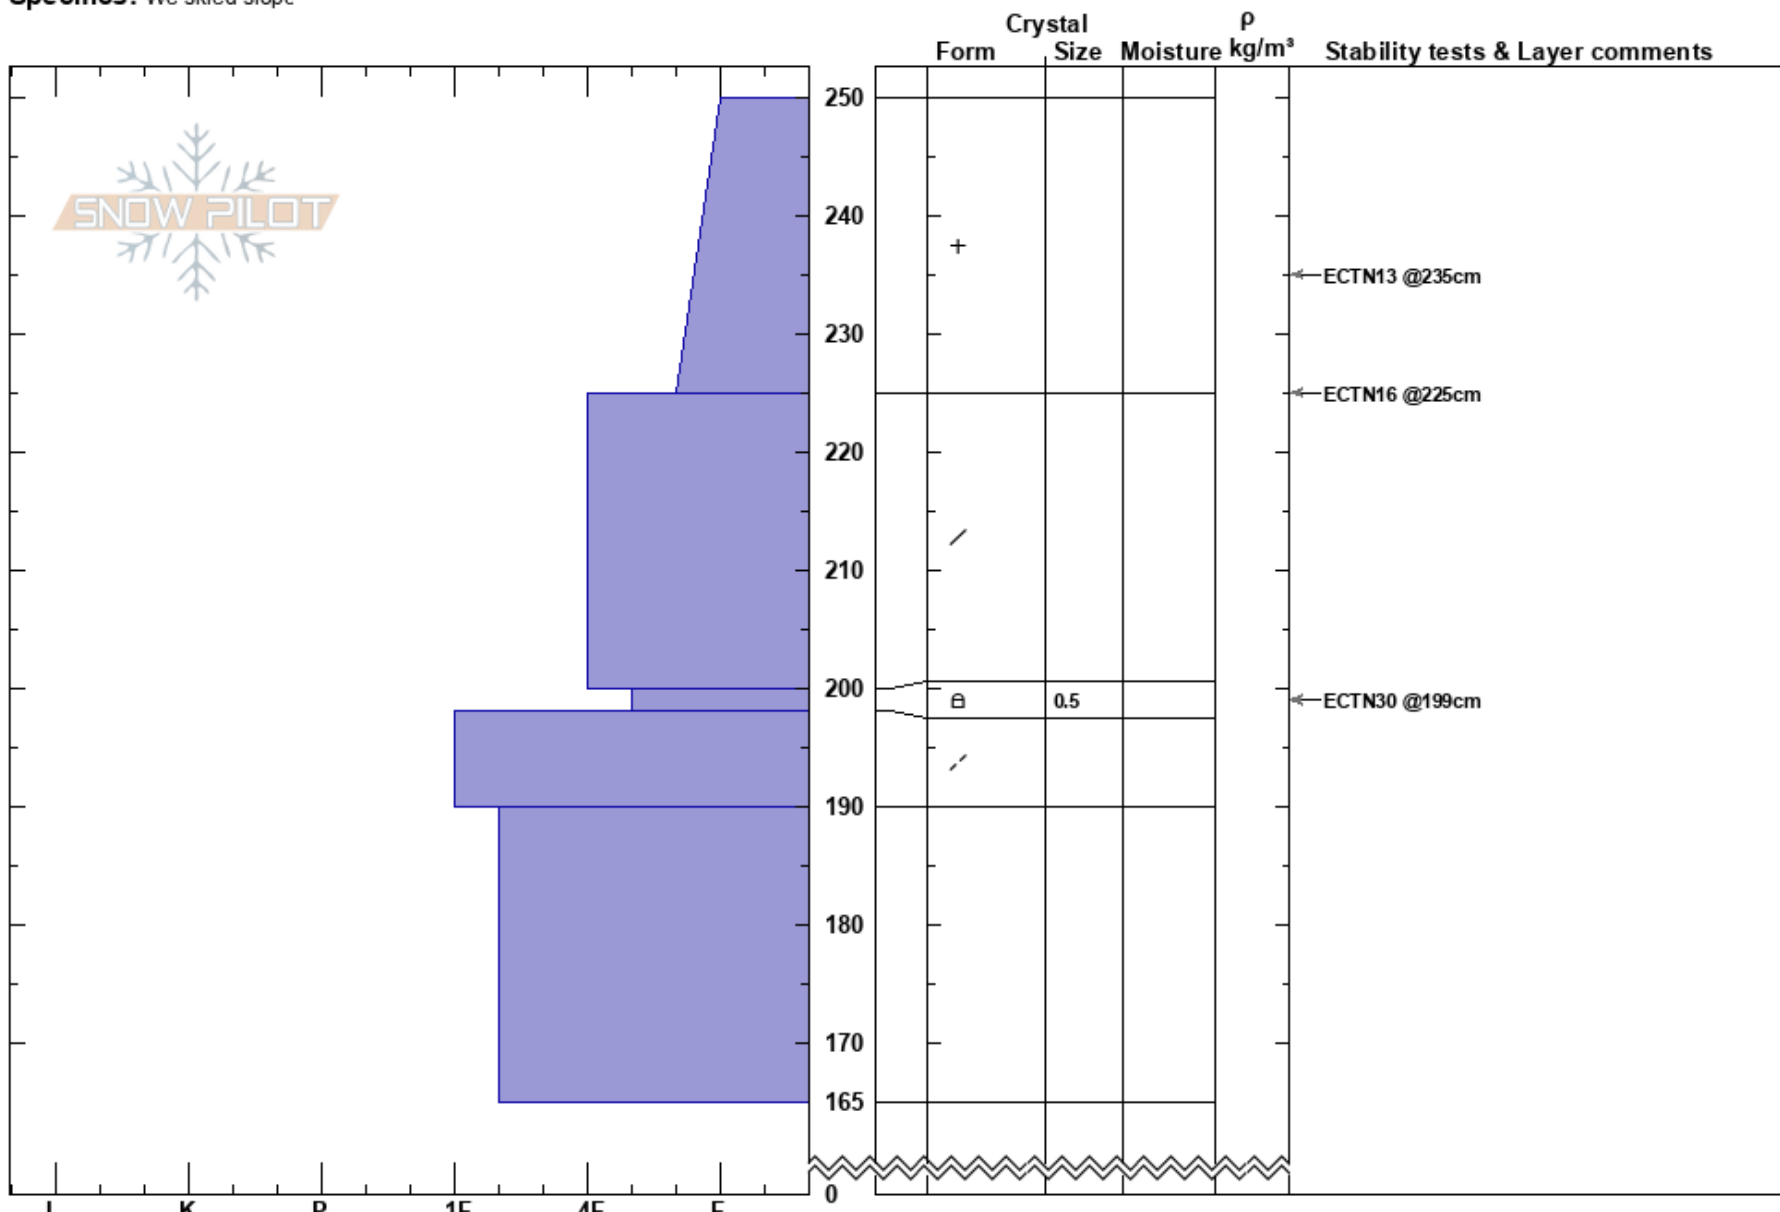

east Fin  
 Absaroka Range  
 MT  
 Elevation: 9900 ft  
 Aspect: 65°  
 Specifics: We skied slope

Beau Fredlund  
 02/22/2019 - 1:00pm  
 Co-ord: 45.00455N, -109.95778E  
 Slope Angle: 39°  
 Wind Loading:

Stability: **HS:250**  
 Air Temperature: 200-198cm:Problematic layer  
 Sky Cover: CLR  
 Precipitation:  
 Wind: Calm

Notes: Snowpit dug on belay.