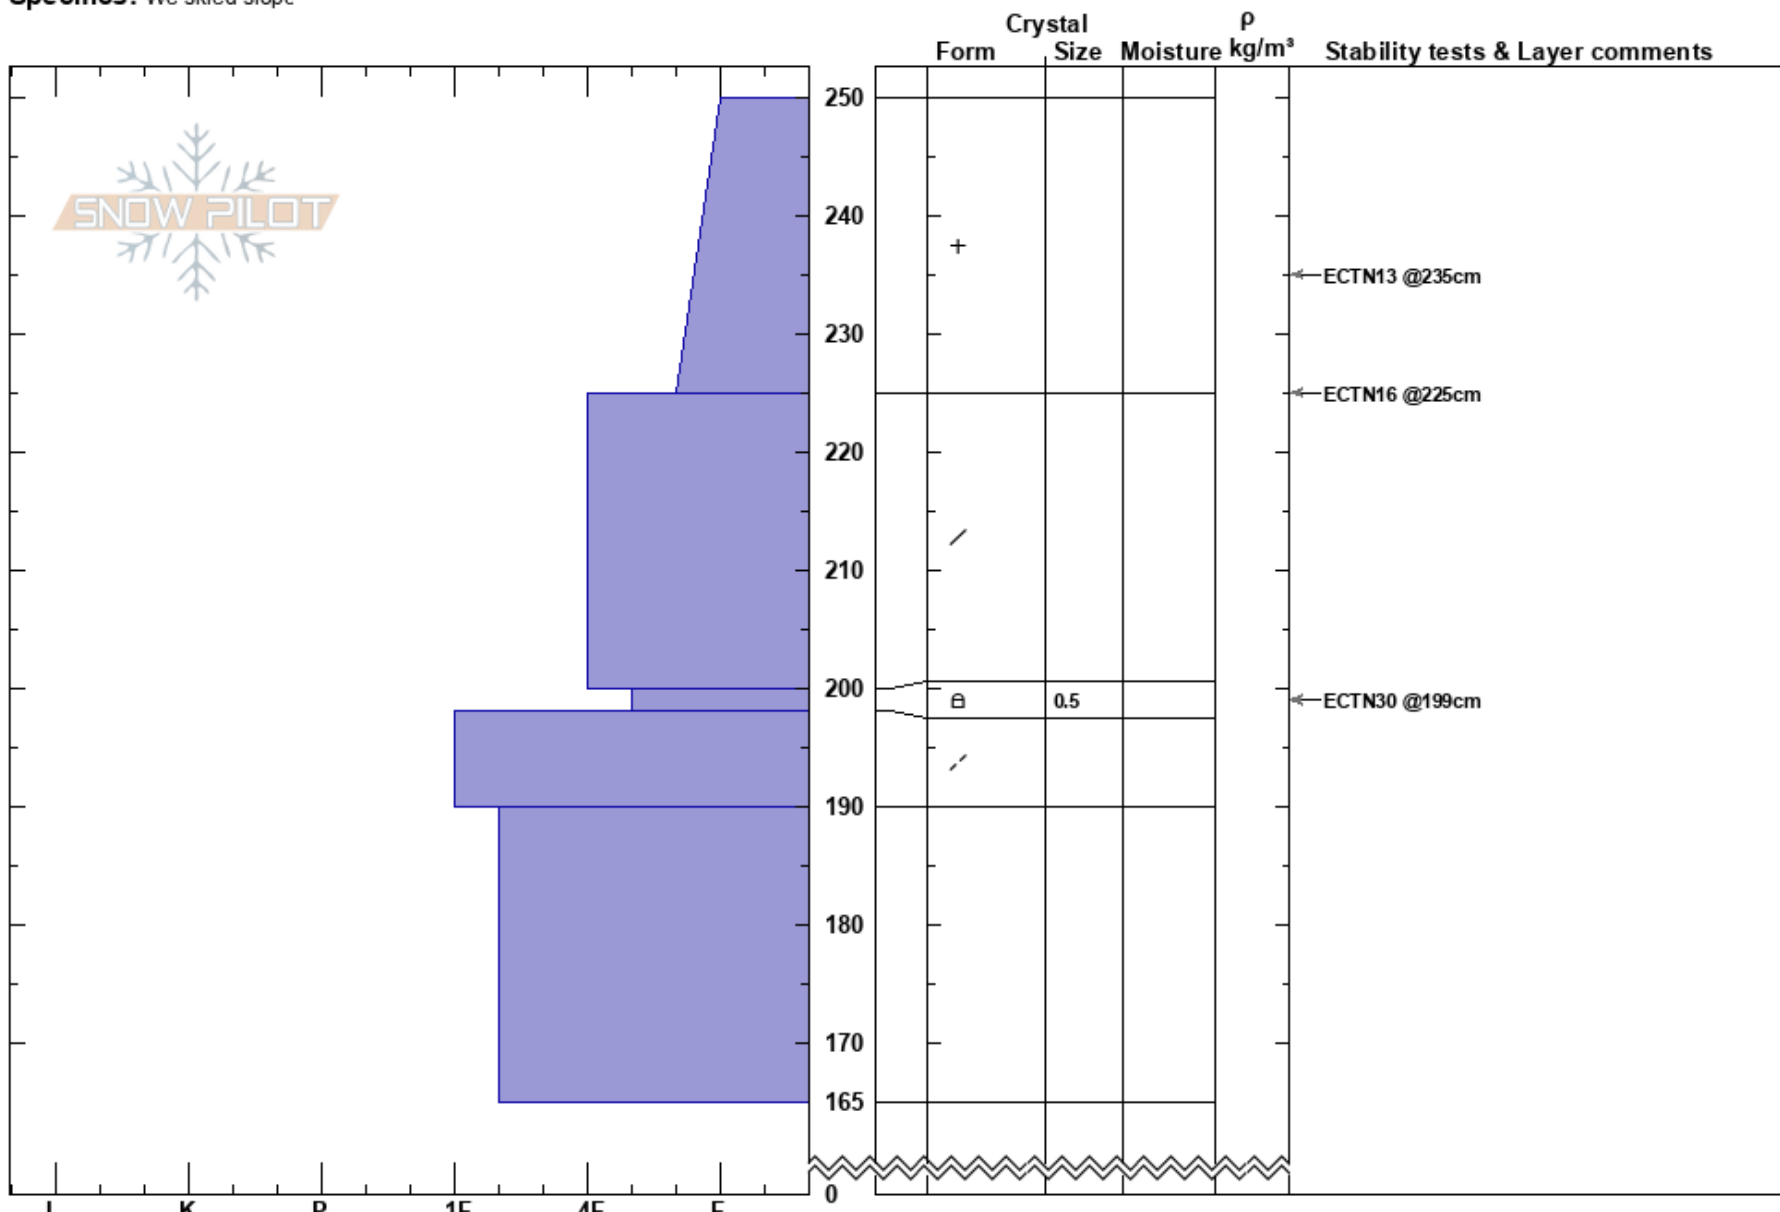

east Fin
 Absaroka Range
 MT
 Elevation: 9900 ft
 Aspect: 65°
 Specifics: We skied slope

Beau Fredlund
 02/22/2019 - 1:00pm
 Co-ord: 45.00455N, -109.95778E
 Slope Angle: 39°
 Wind Loading:

Stability: **HS:250**
 Air Temperature: 200-198cm:Problematic layer
 Sky Cover: CLR
 Precipitation:
 Wind: Calm

Notes: Snowpit dug on belay.