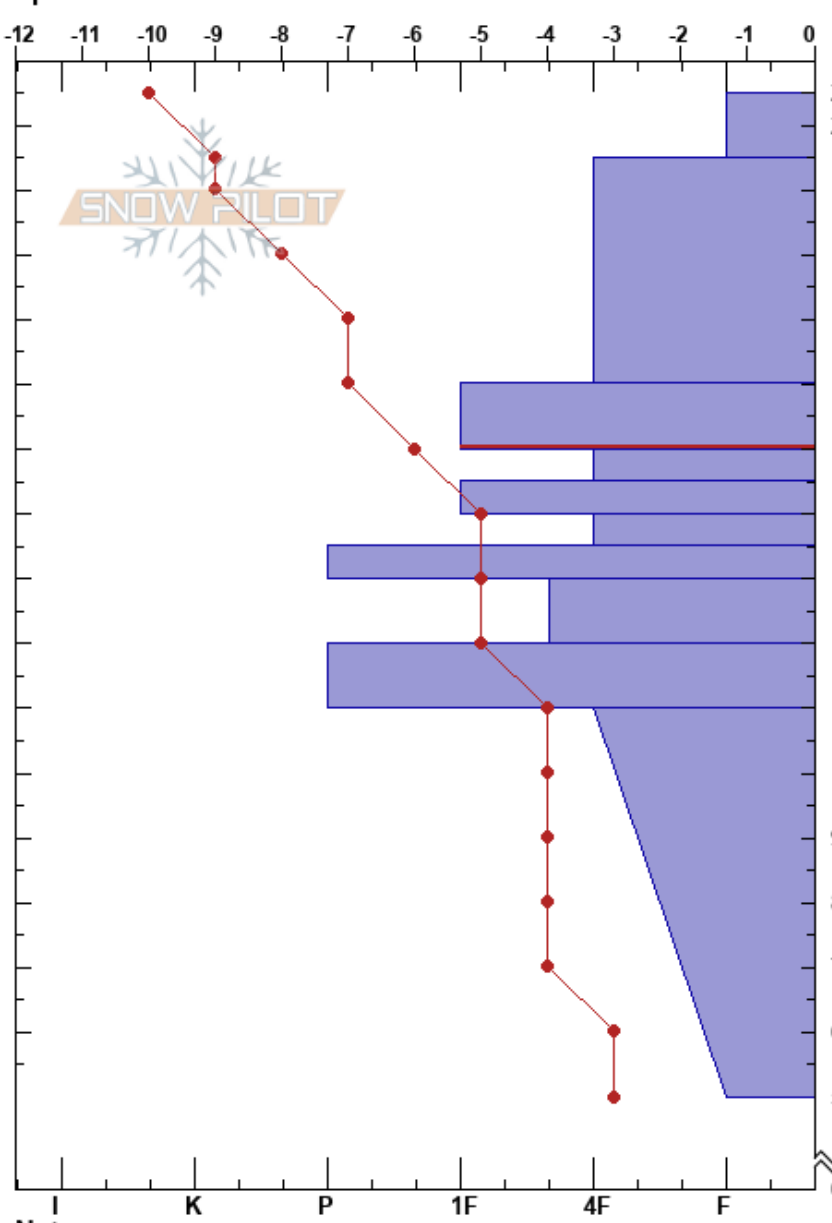

Breck - Windows Road  
 Tenmile Range  
 CO  
 Elevation: 11600 ft  
 Aspect: SE  
 Specifics:

Mike Floyd  
 02/23/2019 - 10:20am  
 Co-ord: 39.45687N, -106.08260W  
 Slope Angle: 24°  
 Wind Loading: no

Stability:  
 Air Temperature: -12°C  
 Sky Cover: FEW  
 Precipitation: NO  
 Wind: W Moderate

HS:205  
 PF:30  
 160-150cm:Problematic layer

Elevation (ft)	Crystal		Moisture	$\rho$ kg/m <sup>3</sup>	Stability tests & Layer comments
	Form	Size			
205					
200	+ ( / )	0.5			
190					
180	/	0.5			
170					
160	•	0.5			← STM @160cm
150	☐	1			← ECTN7 @160cm ← ECTN10 @150cm
140	•	0.5			
130	☐	0.5-1			
120	•	0.5			
110	☐	0.5			
100	⊙⊙	1			
90					
80	☐	1-3			
70					
60					
50					← CTN