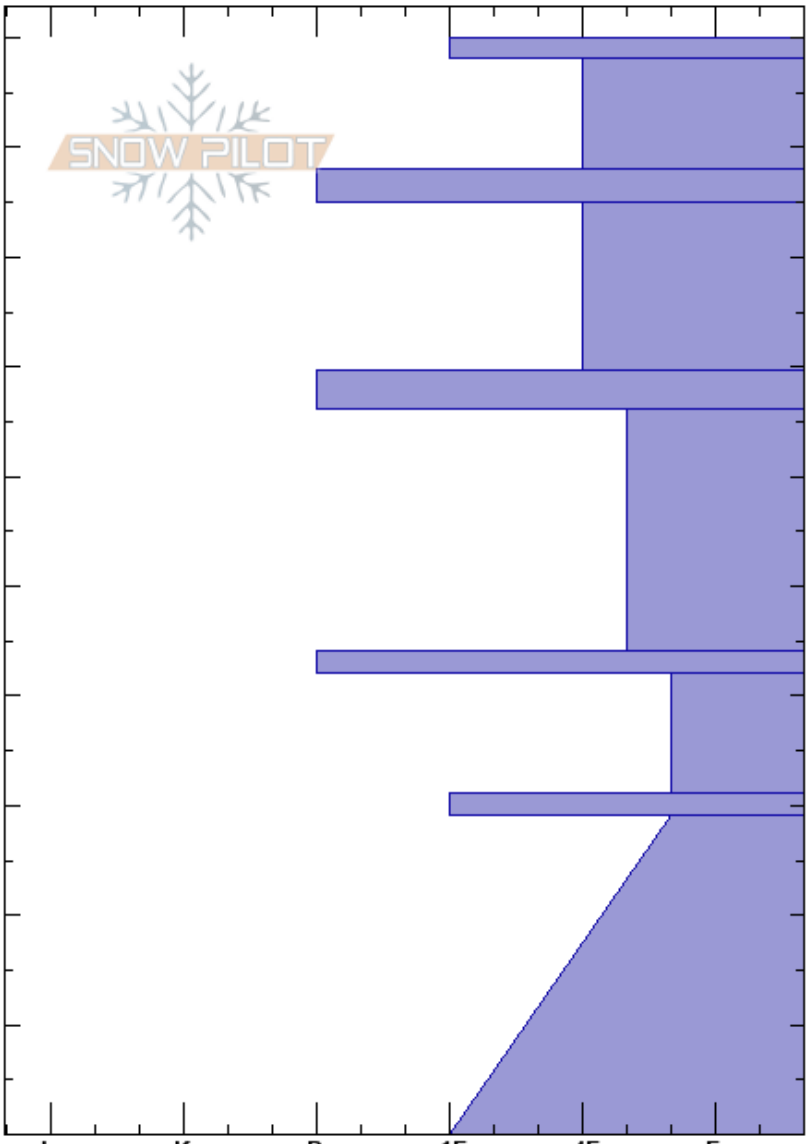

Adios Ridge  
 Aspen Snowmass  
 CO  
 Elevation: 11300 ft  
 Aspect: S  
 Specifics:

Matt Huber  
 02/25/2019 - 12:00pm  
 Co-ord: 39.16870N, -106.94196W  
 Slope Angle: 25°  
 Wind Loading:

Stability:  
 Air Temperature:  
 Sky Cover:  
 Precipitation:  
 Wind:

HS:100  
 PS: 60 29-0cm: Problematic layer

Depth (cm)	Crystal		Moisture	$\rho$ kg/m <sup>3</sup>	Stability tests & Layer comments
	Form	Size			
100	-				
90	/	1			
88	⊙⊙				← ECTN12 @88cm
80	□	1.5			
70	⊙⊙				← ECTN14 @69cm
60	^	2			
45	⊙⊙				
40	^	3			
30	⊙⊙				
20	^	4.5			
10					
0					