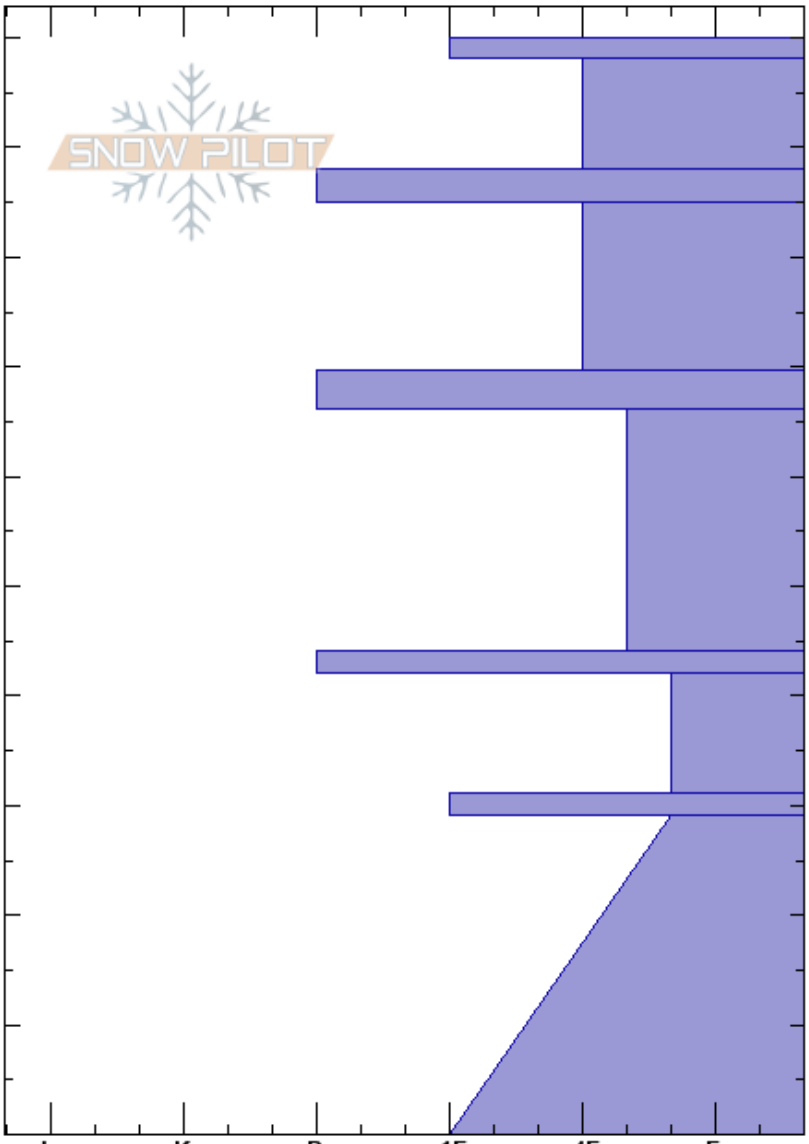

Adios Ridge
 Aspen Snowmass
 CO
 Elevation: 11300 ft
 Aspect: S
 Specifics:

Matt Huber
 02/25/2019 - 12:00pm
 Co-ord: 39.16870N, -106.94196W
 Slope Angle: 25°
 Wind Loading:

Stability: **HS:100**
 Air Temperature: **PS: 60** 29-0cm: Problematic layer
 Sky Cover:
 Precipitation:
 Wind:

Height (cm)	Crystal		Moisture	ρ kg/m ³	Stability tests & Layer comments
	Form	Size			
100	-				
90	/	1			
88	⊙⊙				← ECTN12 @88cm
80	□	1.5			
70	⊙⊙				← ECTN14 @69cm
60	^	2			
45	⊙⊙				
40	^	3			
30	⊙⊙				
20	^	4.5			
10					
0					