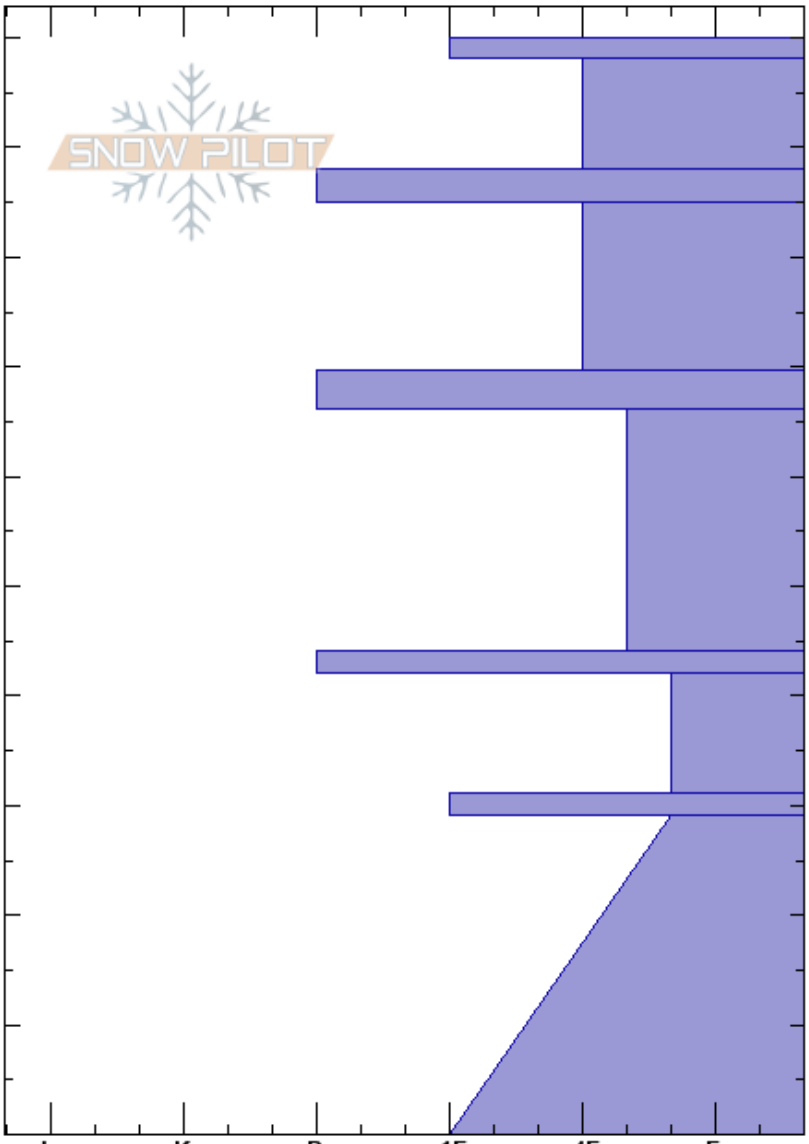

Adios Ridge
 Aspen Snowmass
 CO
 Elevation: 11300 ft
 Aspect: S
 Specifics:

Matt Huber
 02/25/2019 - 12:00pm
 Co-ord: 39.16870N, -106.94196W
 Slope Angle: 25°
 Wind Loading:

Stability: **HS:100**
 Air Temperature: **PS: 60** 29-0cm: Problematic layer
 Sky Cover:
 Precipitation:
 Wind:

Height (cm)	Crystal		ρ kg/m ³	Stability tests & Layer comments
	Form	Size		
100	-			
90	/	1		
88	⊙⊙			← ECTN12 @88cm
80	□	1.5		
70	⊙⊙			← ECTN14 @69cm
60	^	2		
45	⊙⊙			
40	^	3		
30	⊙⊙			
20	^	4.5		

Notes: