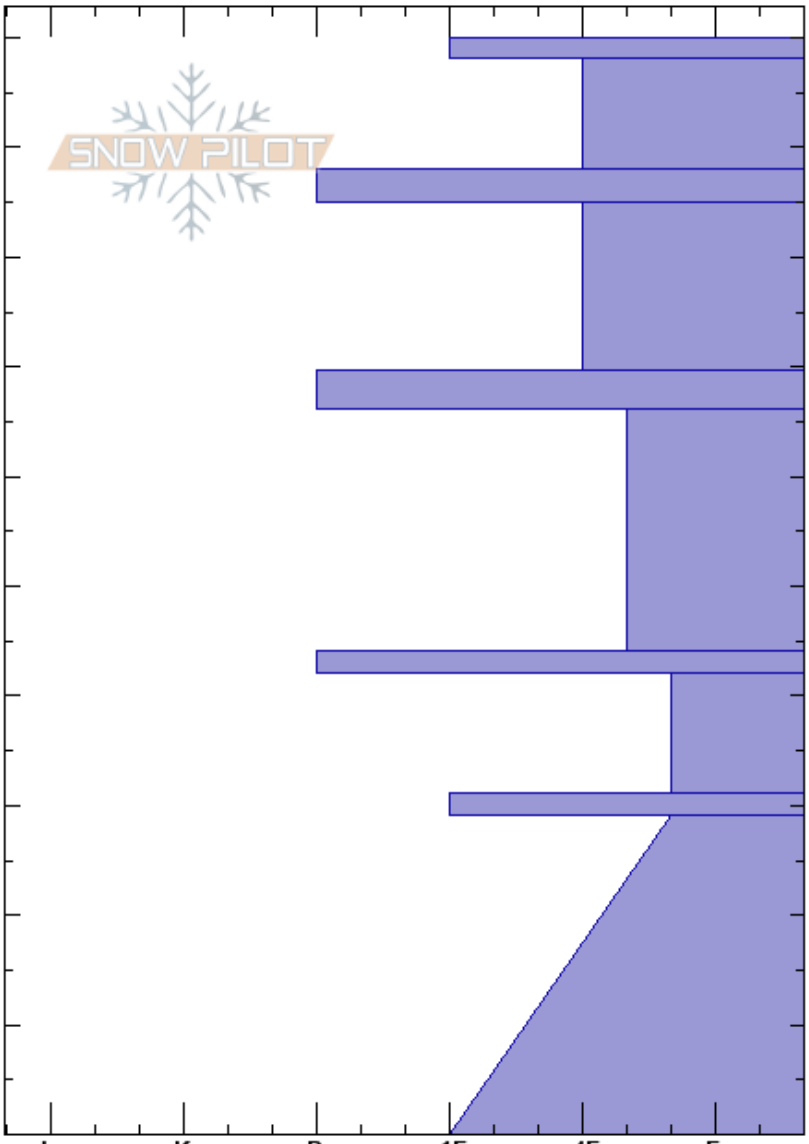

Adios Ridge
 Aspen Snowmass
 CO
 Elevation: 11300 ft
 Aspect: S
 Specifics:

Matt Huber
 02/25/2019 - 12:00pm
 Co-ord: 39.16870N, -106.94196W
 Slope Angle: 25°
 Wind Loading:

Stability: **HS:100**
 Air Temperature: **PS: 60** 29-0cm: Problematic layer
 Sky Cover:
 Precipitation:
 Wind:

Depth (cm)	Crystal		Moisture	ρ kg/m ³	Stability tests & Layer comments
	Form	Size			
100	-				
90	/	1			
88	⊙⊙				← ECTN12 @88cm
80	□	1.5			
70	⊙⊙				← ECTN14 @69cm
60	^	2			
45	⊙⊙				
40	^	3			
30	⊙⊙				
20	^	4.5			
10					
0					