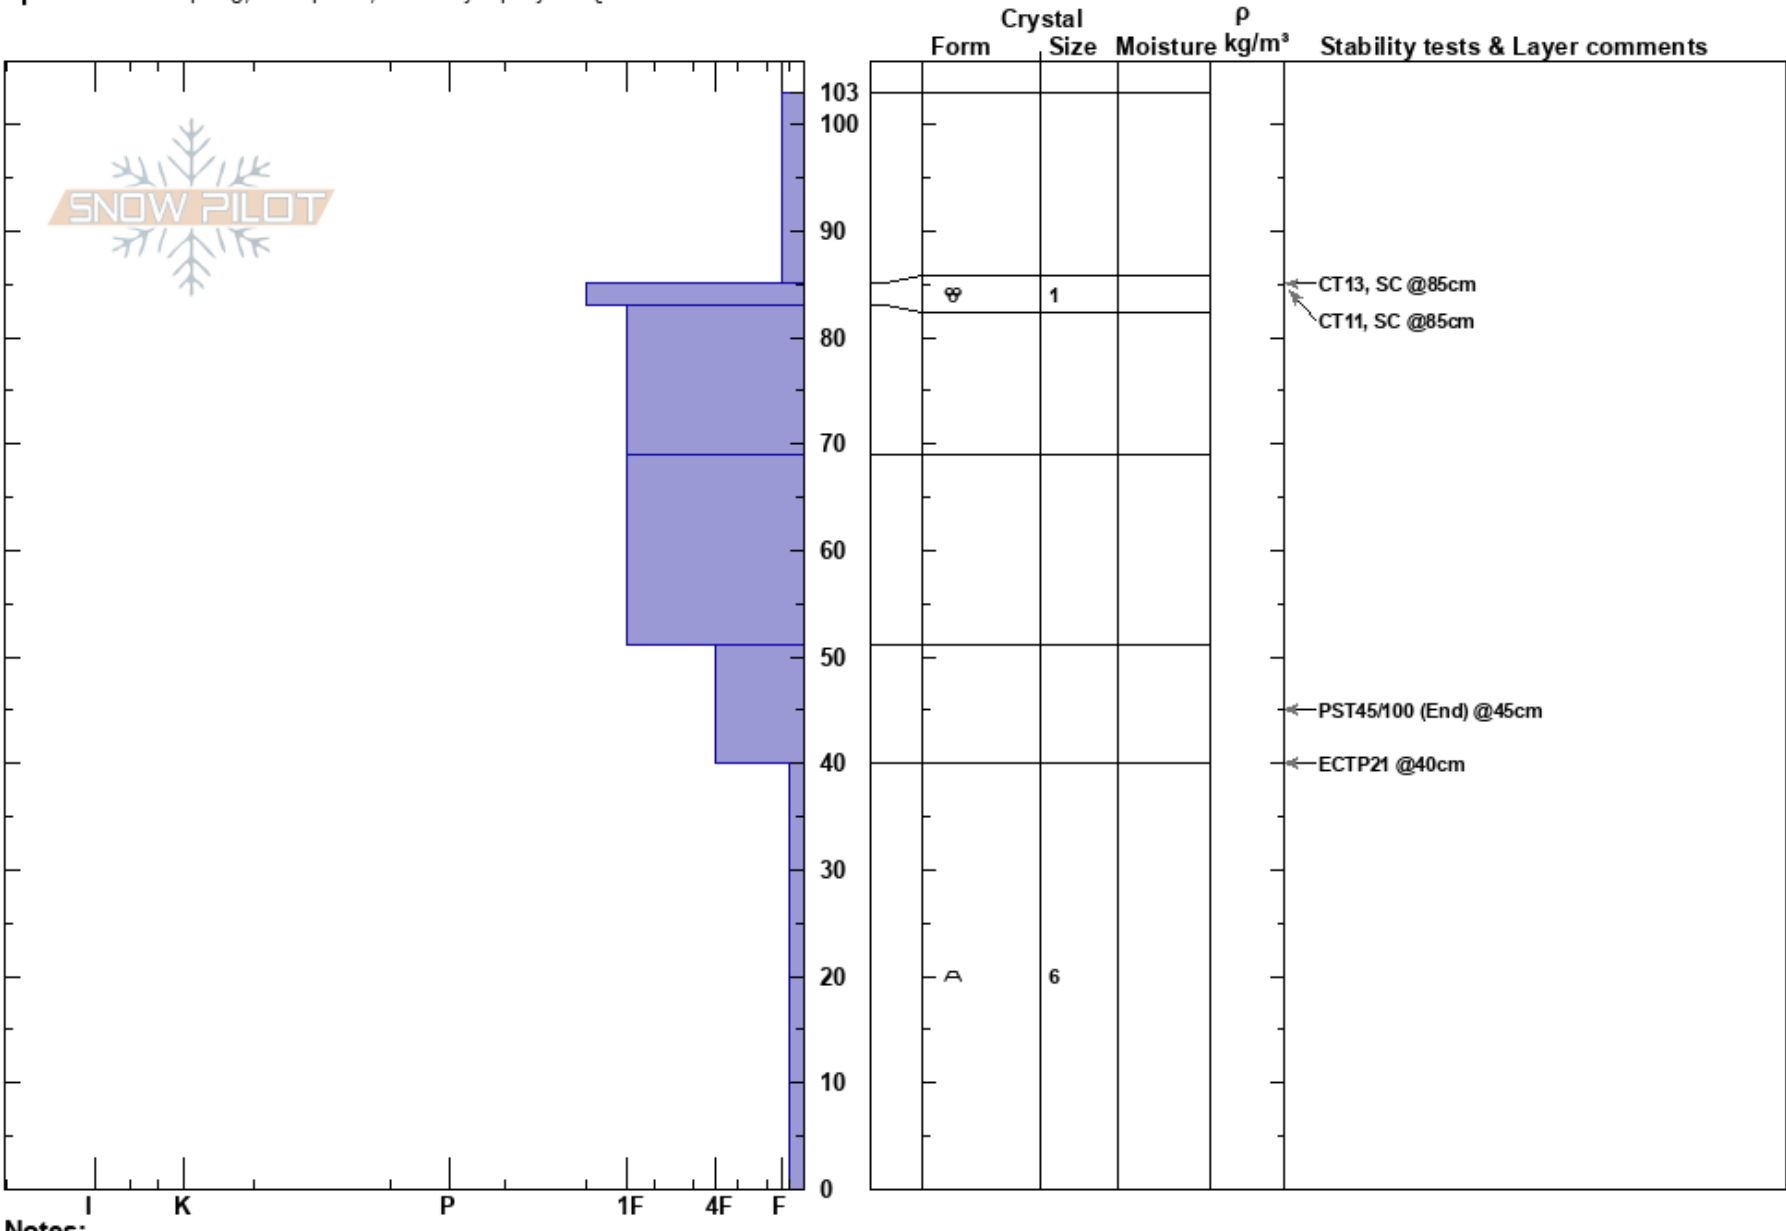

Tennessee Pass Hasty Eric McCue
 Sawatch 02/25/2019 - 10:15am
 CO
Elevation: 9900 ft
Aspect: 250°
Specifics: Collapsing, widespread; Instability rapidly rising

Stability: HS:103
Air Temperature: -2.5°C **PF:**25 40-0cm: Problematic layer
Sky Cover: FEW
Precipitation: NO
Wind: W Light Breeze