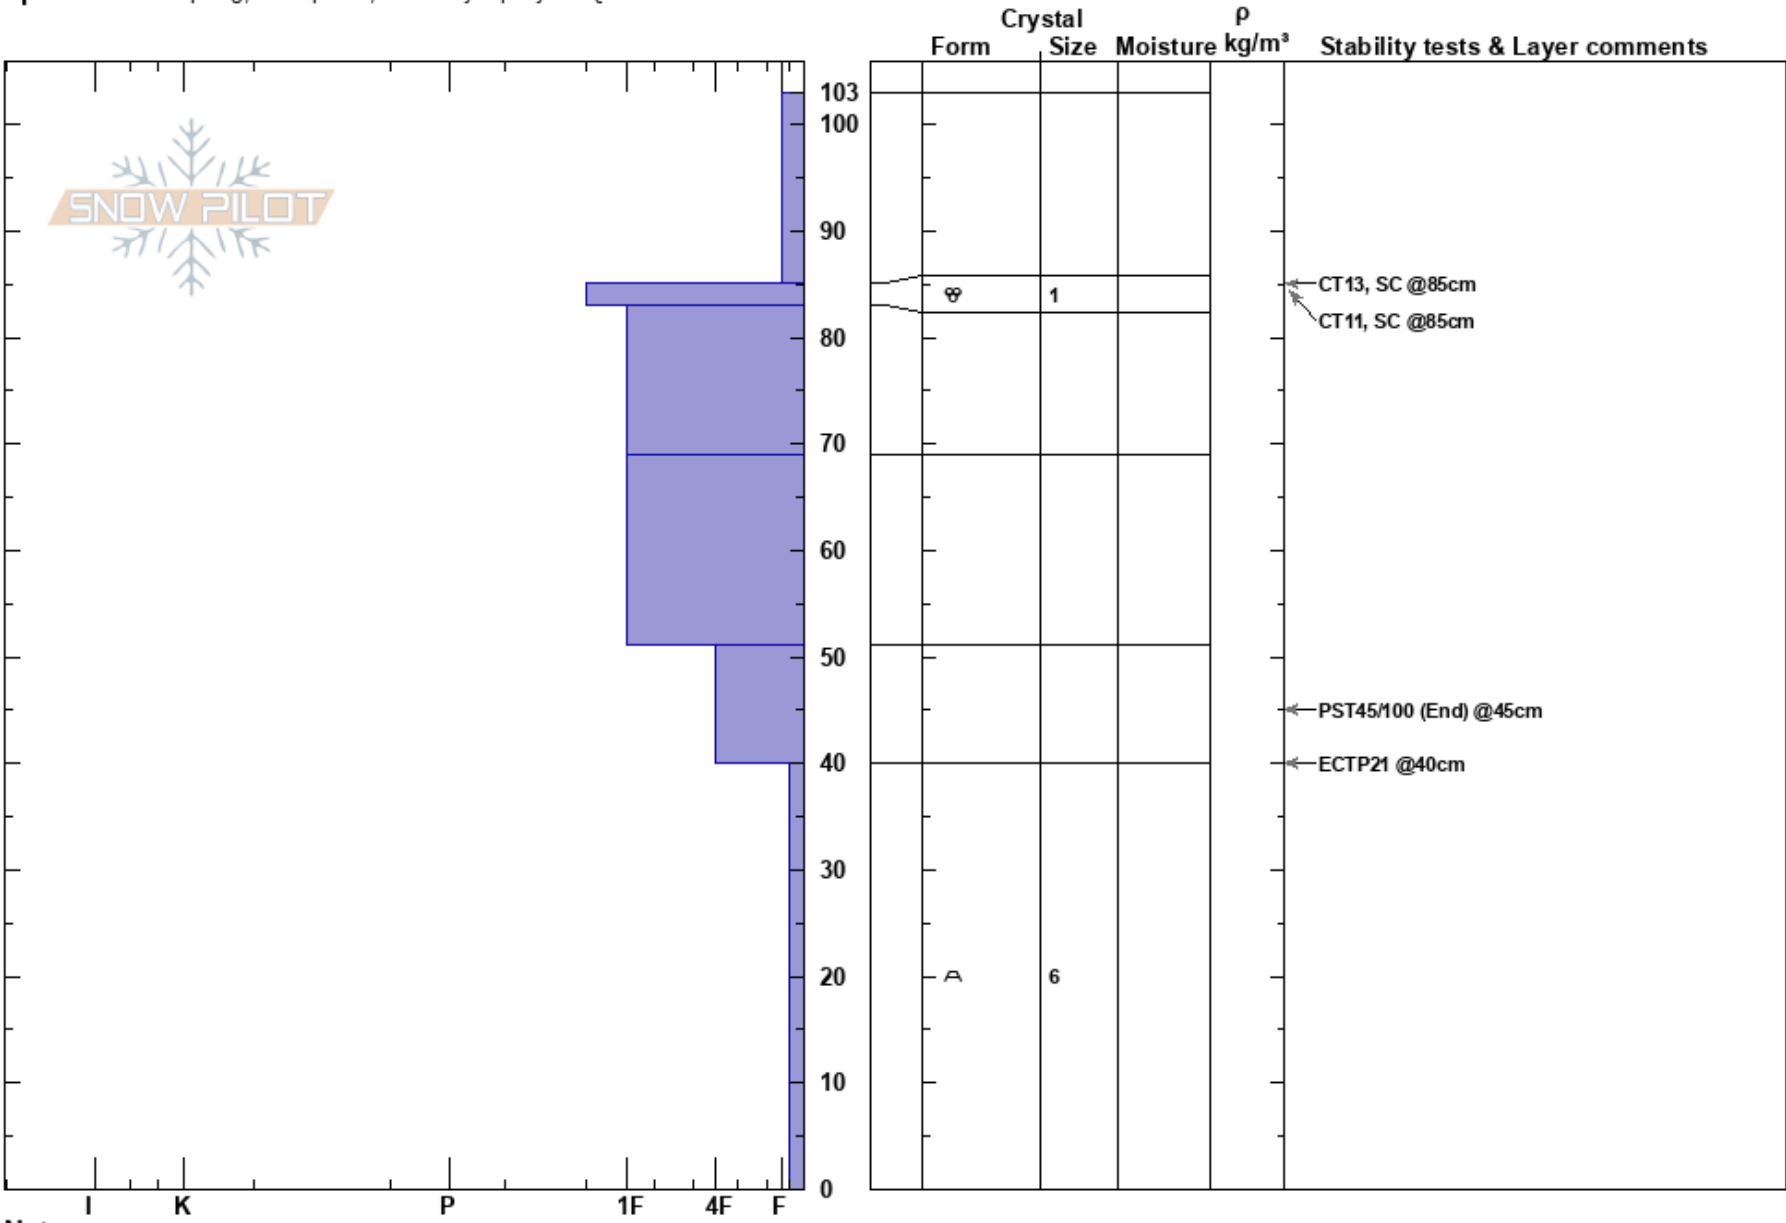

Tennessee Pass Hasty  
Sawatch  
CO  
Elevation: 9900 ft  
Aspect: 250°  
Specifics: Collapsing, widespread; Instability rapidly rising

Eric McCue  
02/25/2019 - 10:15am  
Co-ord: 13S 386560E 4361404N  
Slope Angle: 19°  
Wind Loading: previous

Stability:  
Air Temperature: -2.5°C  
Sky Cover: FEW  
Precipitation: NO  
Wind: W Light Breeze

HS:103  
PF:25 40-0cm: Problematic layer

Layer Notes:

Notes: