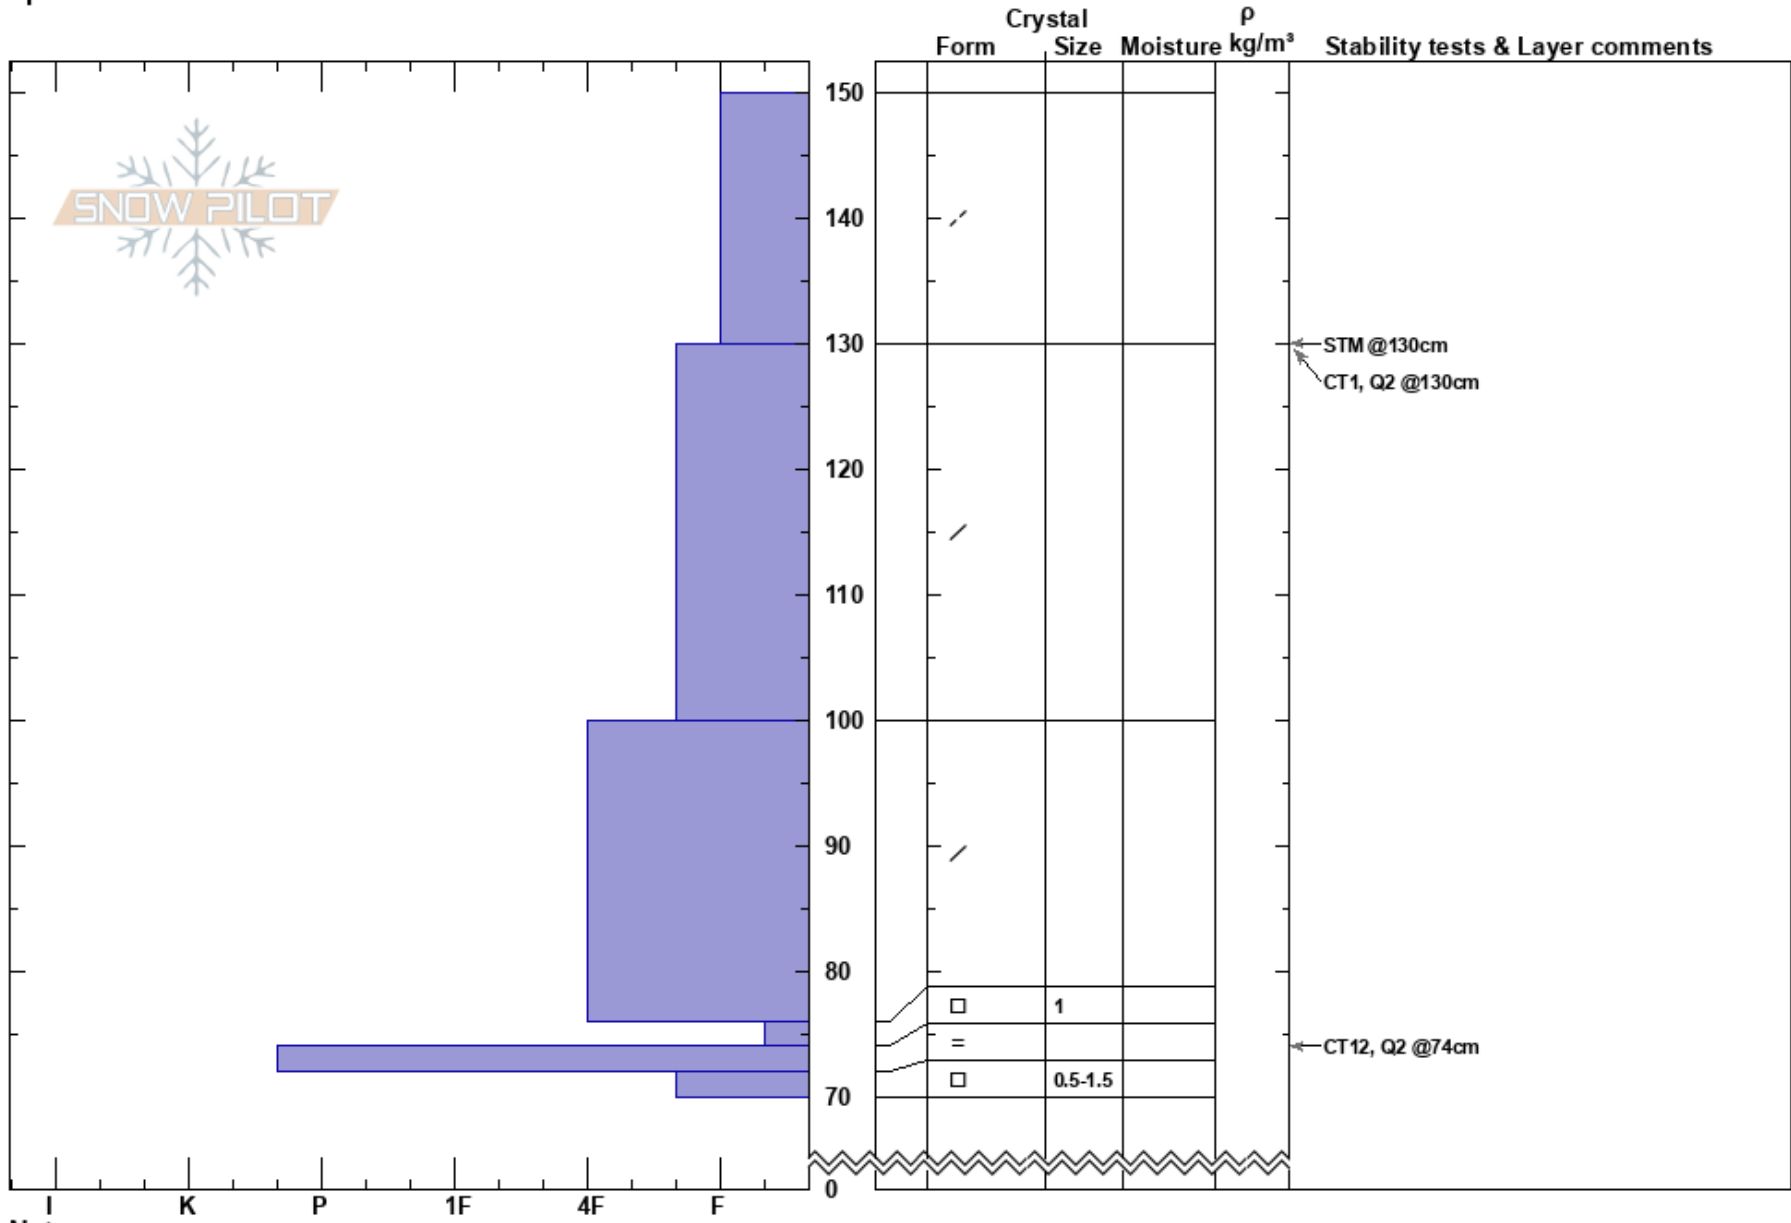

Temptation Bowl
 Kachina Peaks
 AZ
 Elevation: 11610 ft
 Aspect: 282°
 Specifics:

Jon Miller
 02/24/2019 - 12:00pm
 Co-ord: 12S 437629E 3910628N
 Slope Angle: 29°
 Wind Loading: no

Stability: **HS:150**
 Air Temperature: -1°C **PS: 35** 76-74cm: Problematic layer
 Sky Cover: CLR
 Precipitation: NO
 Wind: SW Calm