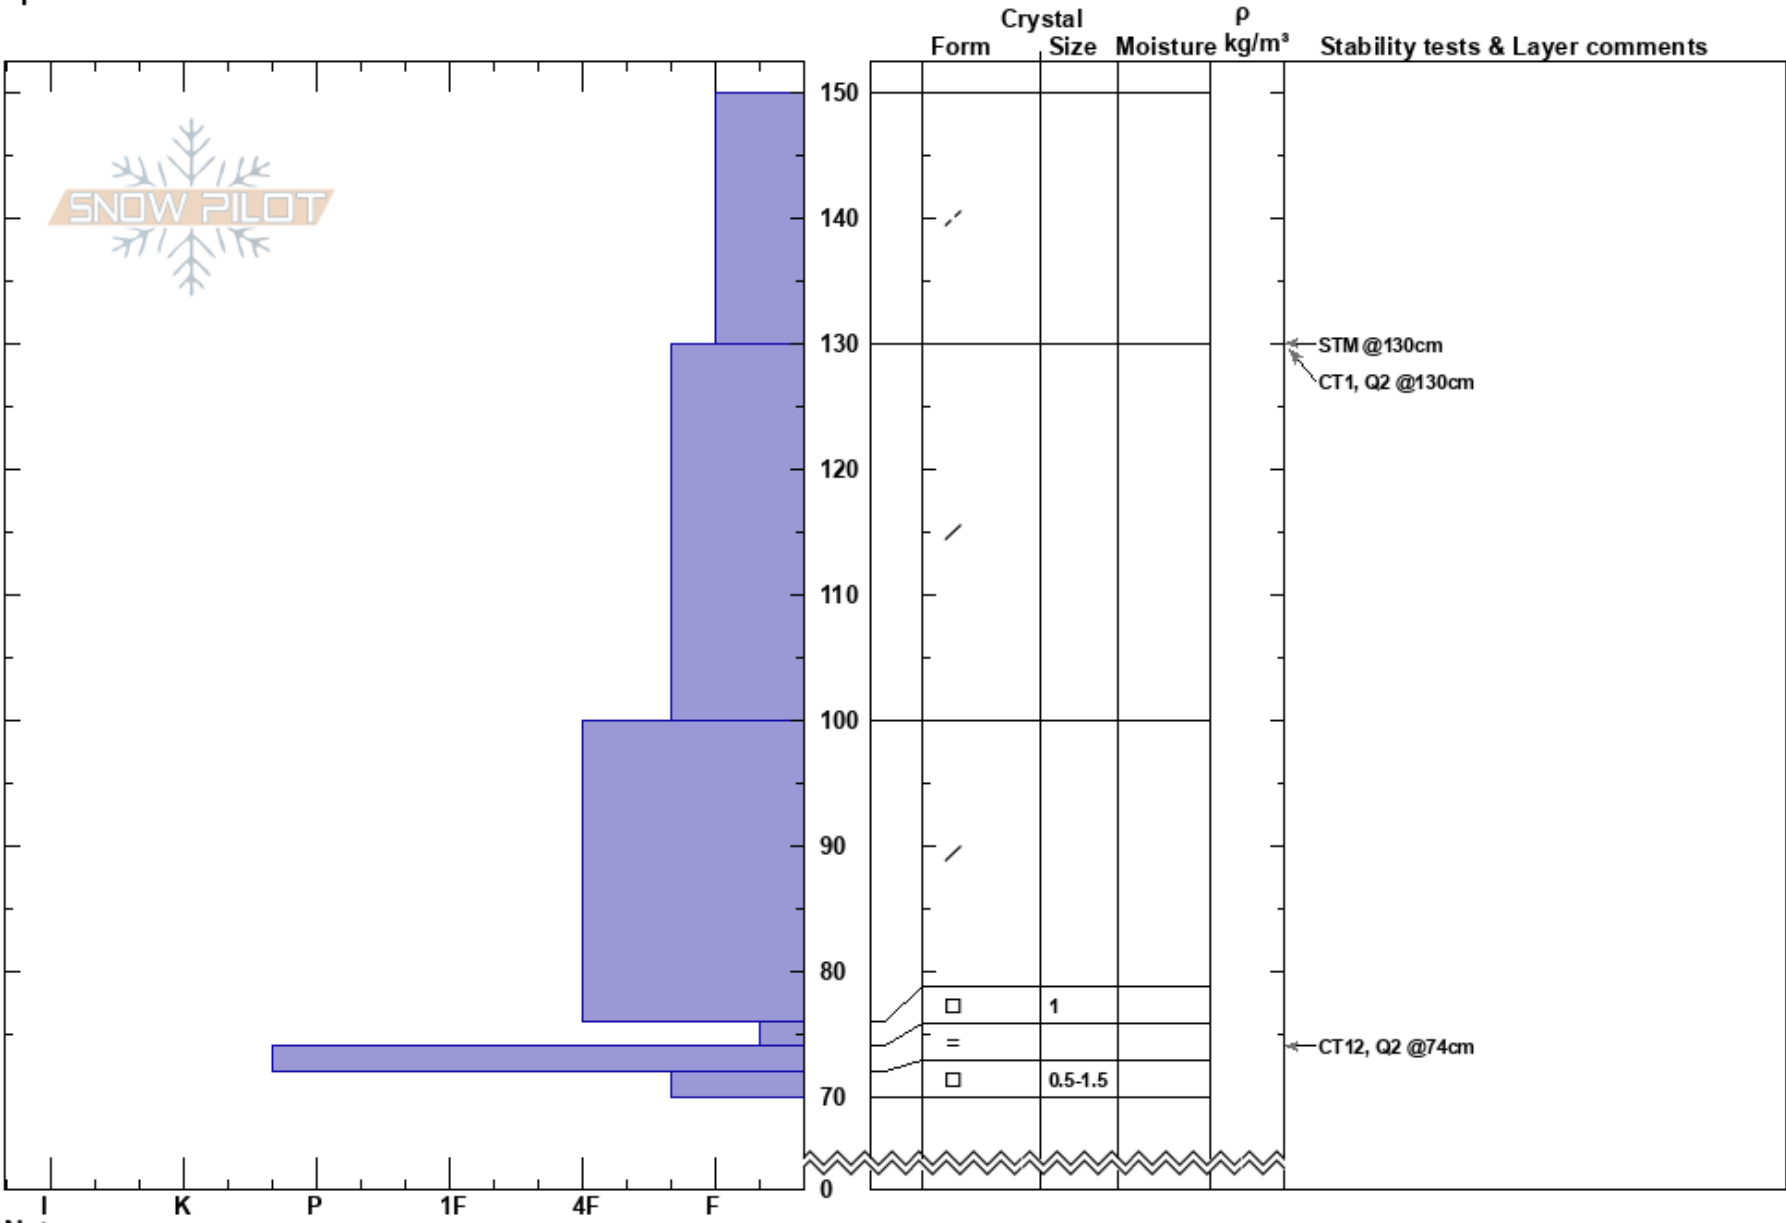

Temptation Bowl
 Kachina Peaks
 AZ
 Elevation: 11610 ft
 Aspect: 282°
 Specifics:

Jon Miller
 02/24/2019 - 12:00pm
 Co-ord: 12S 437629E 3910628N
 Slope Angle: 29°
 Wind Loading: no

Stability: HS:150
 Air Temperature: -1°C PS: 35 76-74cm:Problematic layer
 Sky Cover: CLR
 Precipitation: NO
 Wind: SW Calm