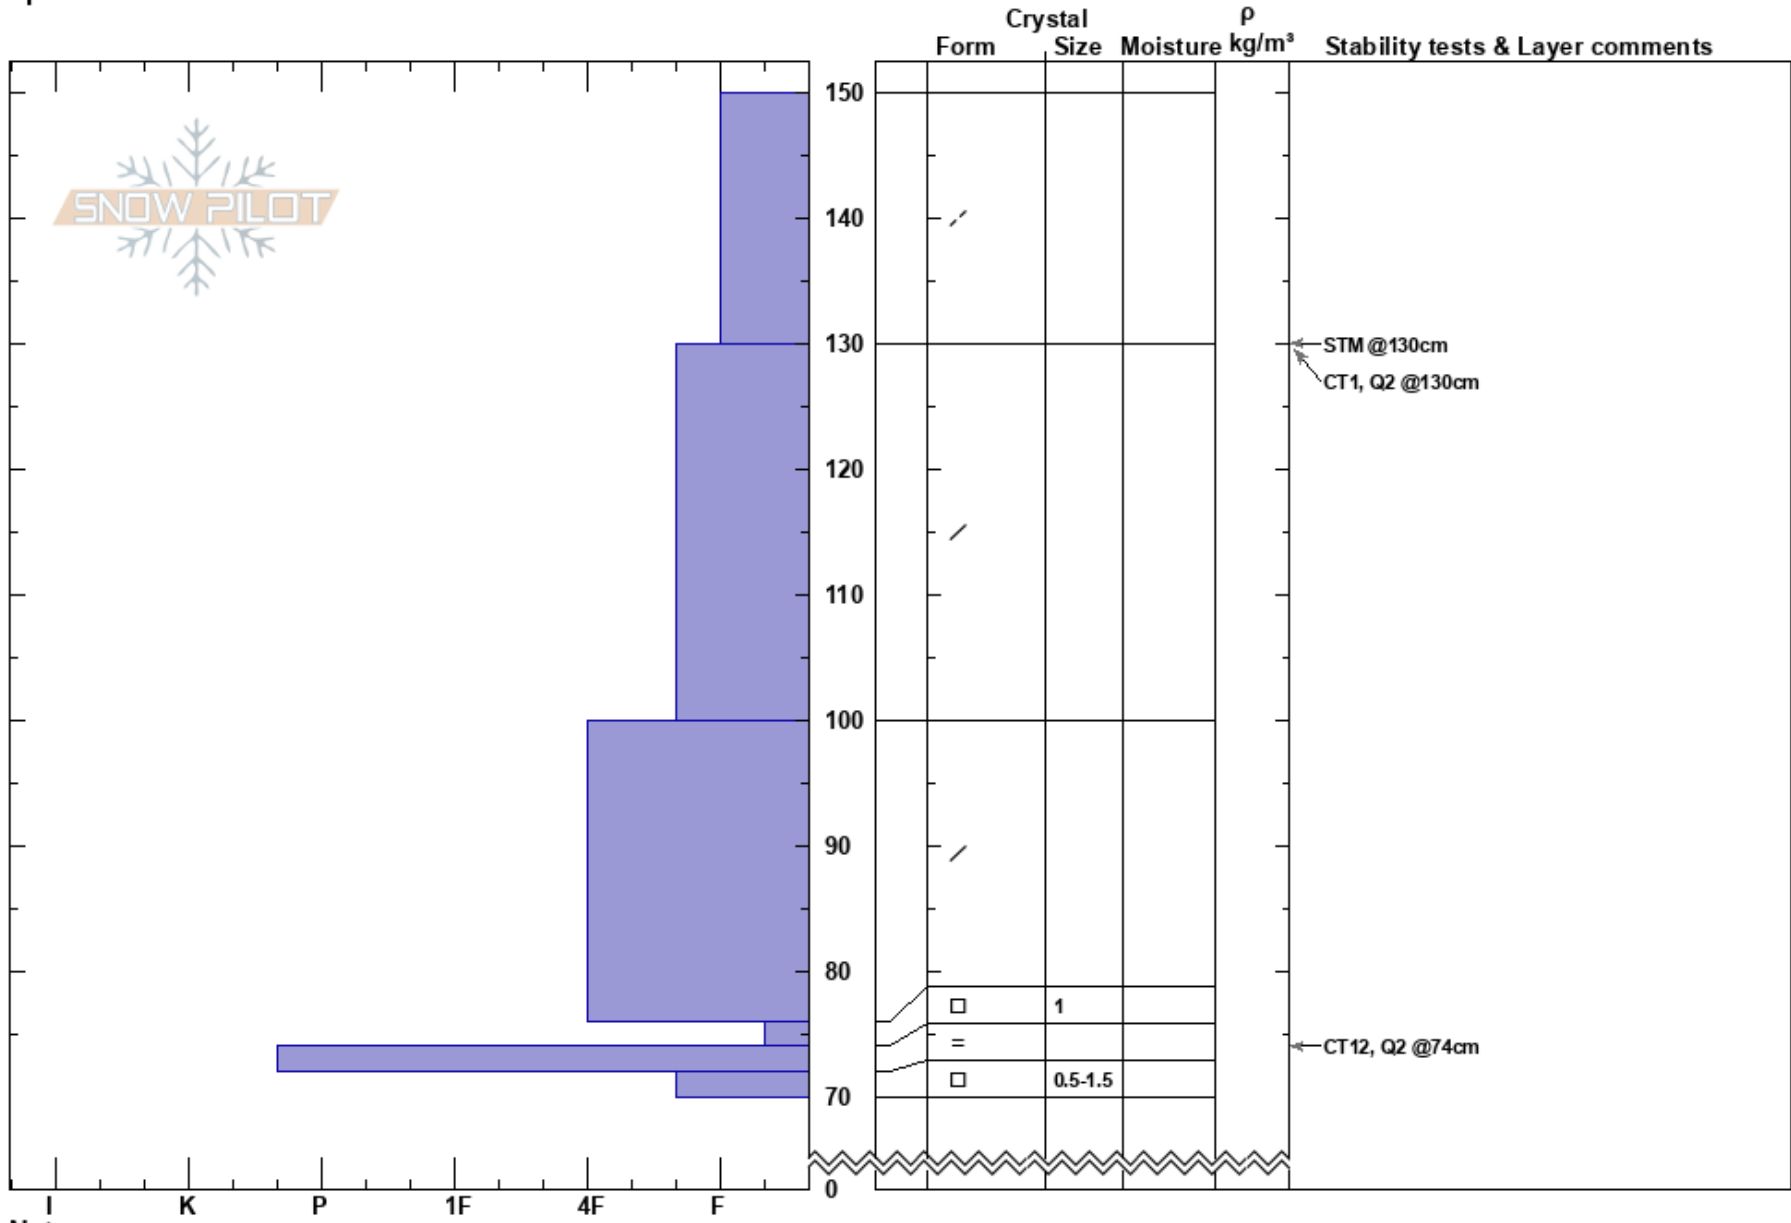

Temptation Bowl  
 Kachina Peaks  
 AZ  
 Elevation: 11610 ft  
 Aspect: 282°  
 Specifics:

Jon Miller  
 02/24/2019 - 12:00pm  
 Co-ord: 12S 437629E 3910628N  
 Slope Angle: 29°  
 Wind Loading: no

Stability: **HS:150**  
 Air Temperature: -1°C **PS: 35** 76-74cm: Problematic layer  
 Sky Cover: CLR  
 Precipitation: NO  
 Wind: SW Calm