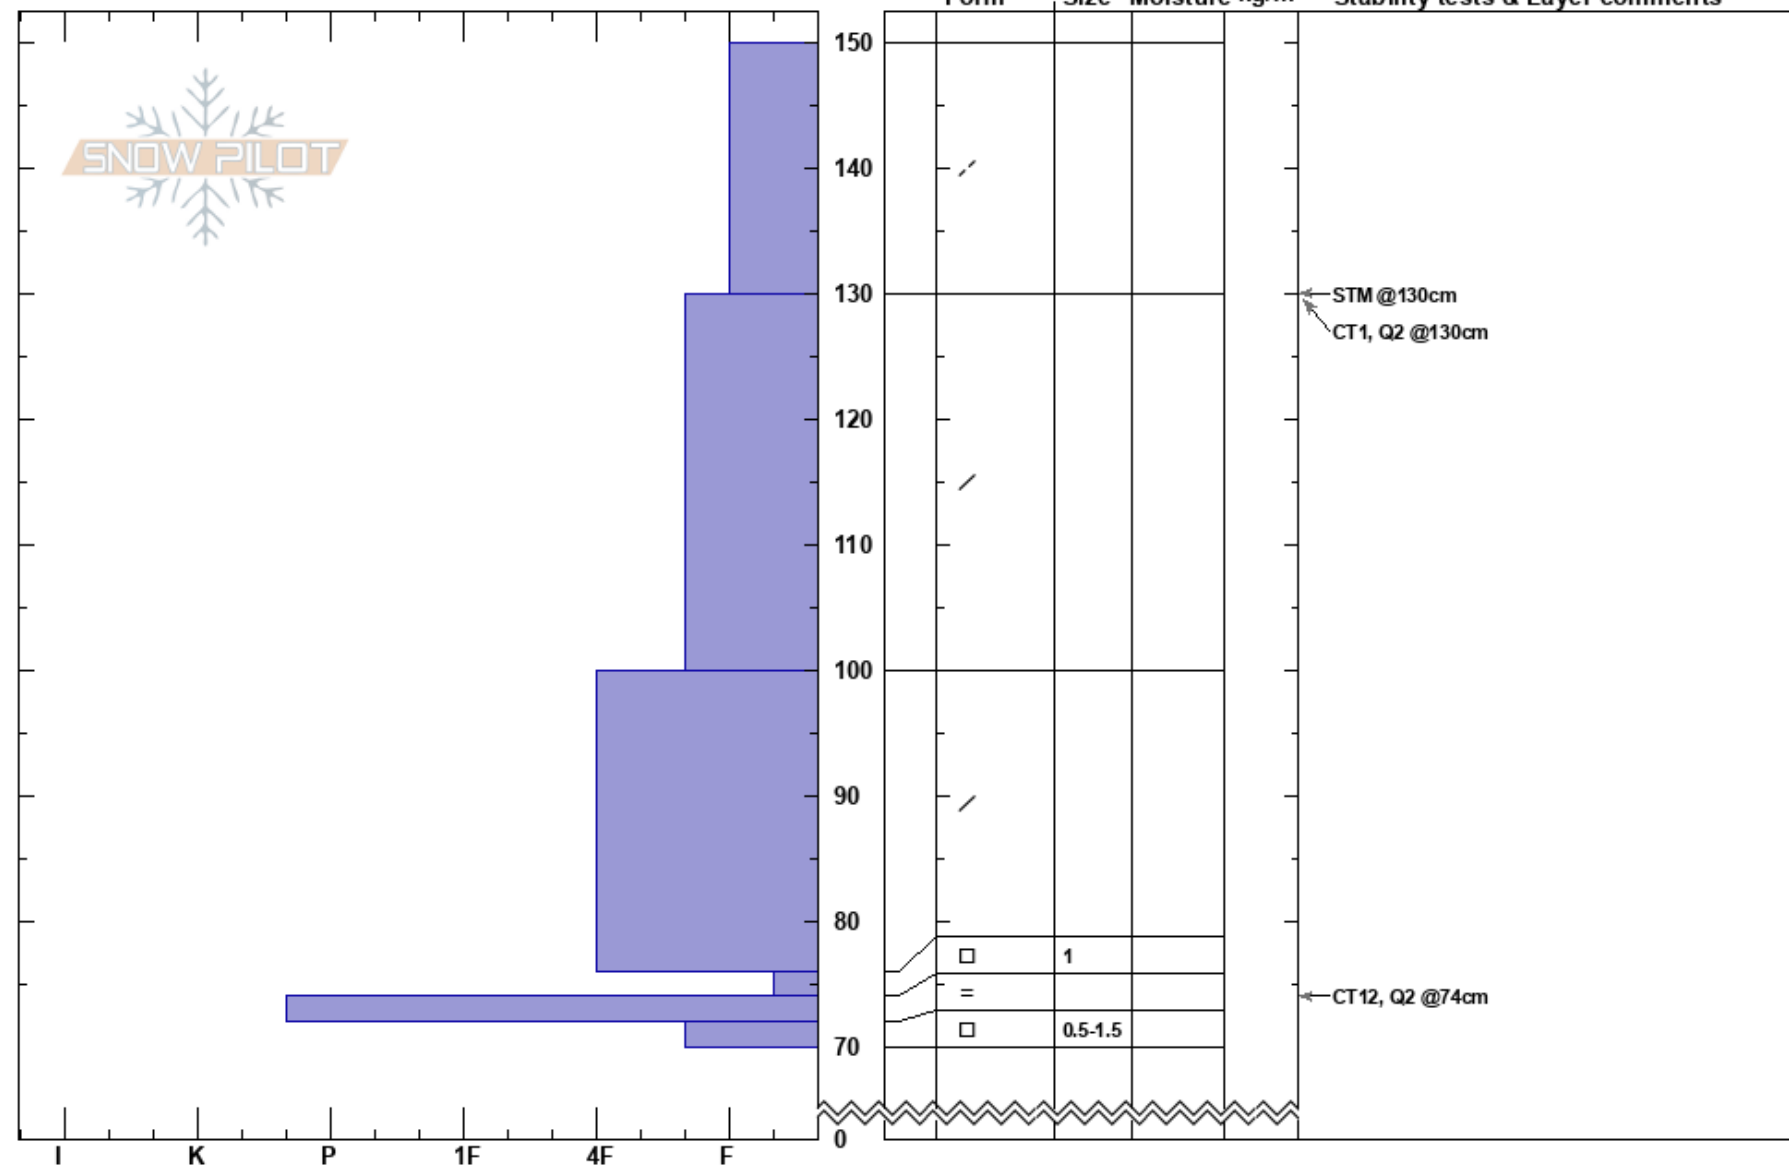

Temptation Bowl
 Kachina Peaks
 AZ
Elevation: 11610 ft
Aspect: 282°
Specifics:

Jon Miller
 02/24/2019 - 12:00pm
Co-ord: 12S 437629E 3910628N
Slope Angle: 29°
Wind Loading: no

Stability:
Air Temperature: -1°C
Sky Cover: CLR
Precipitation: NO
Wind: SW Calm

HS: 150
PS: 35 76-74cm: Problematic layer

ρ
 kg/m³
 Stability tests & Layer comments

Notes: