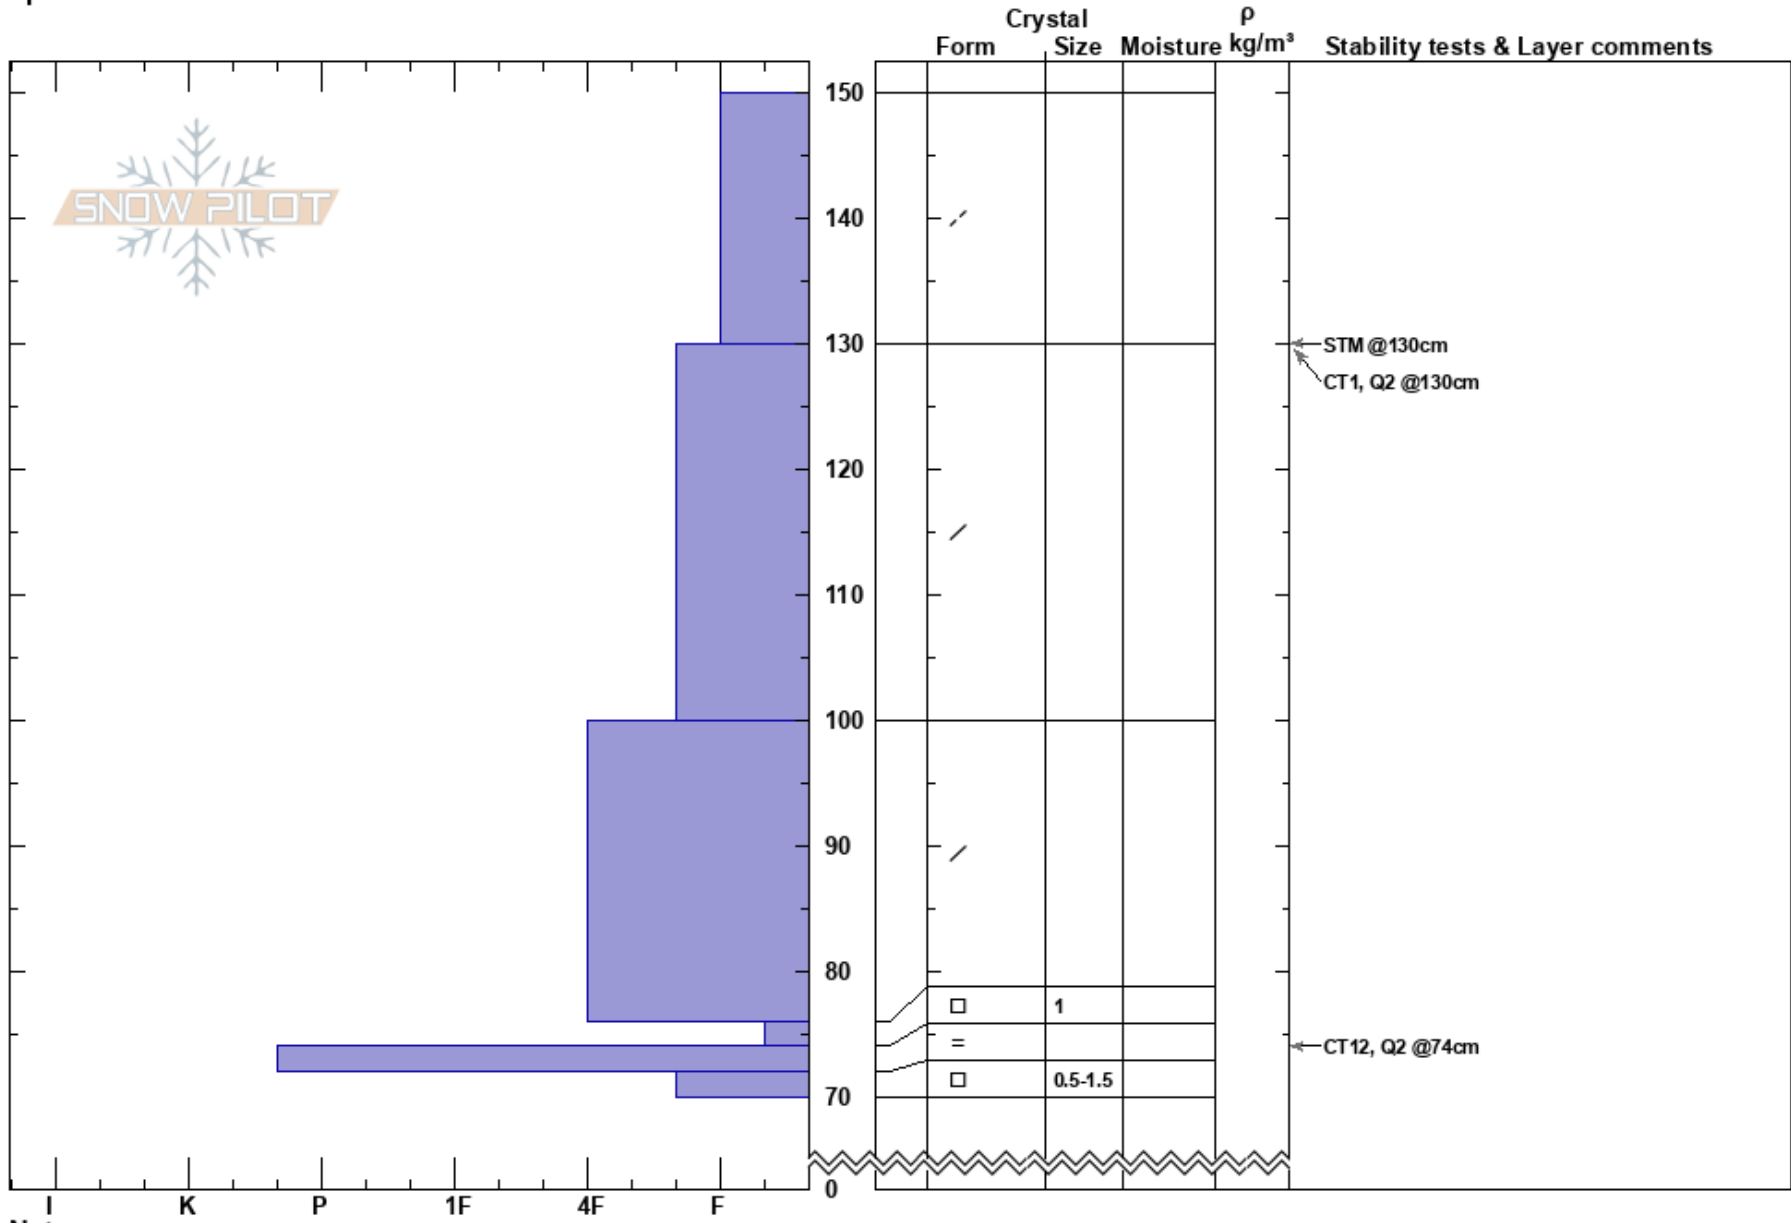

Temptation Bowl
 Kachina Peaks
 AZ
 Elevation: 11610 ft
 Aspect: 282°
 Specifics:

Jon Miller
 02/24/2019 - 12:00pm
 Co-ord: 12S 437629E 3910628N
 Slope Angle: 29°
 Wind Loading: no

Stability: **HS:150**
 Air Temperature: -1°C **PS:35** 76-74cm:Problematic layer
 Sky Cover: CLR
 Precipitation: NO
 Wind: SW Calm