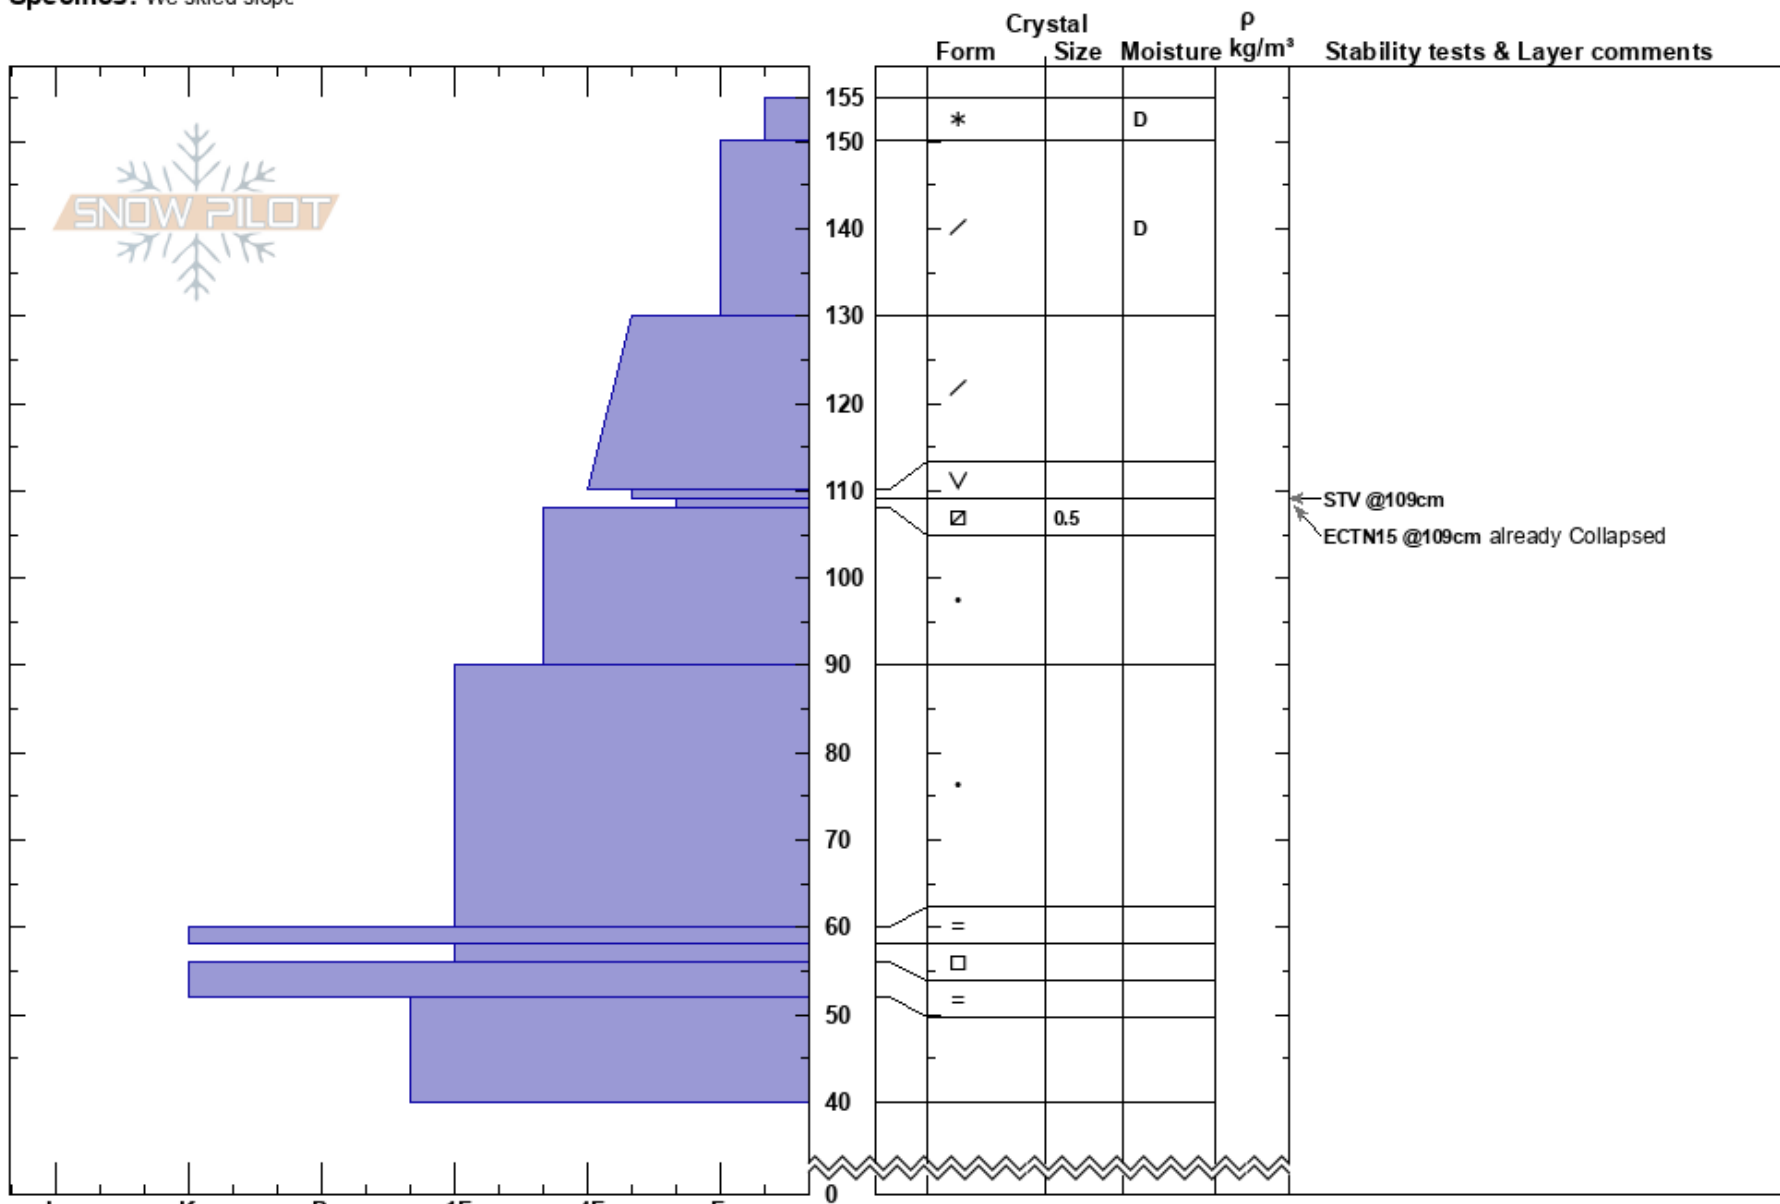

Hatties 2  
 Bear River Range  
 UT  
 Elevation: 6200 ft  
 Aspect: NE  
 Specifics: We skied slope

toby weed  
 01/25/2017 - 11:00am  
 Co-ord: 41.84320N, -111.59058W  
 Slope Angle: 32°  
 Wind Loading: no

Stability: **HS:155**  
 Air Temperature: 27°F **PS: 40** 109-108cm:Problematic layer  
 Sky Cover: SCT  
 Precipitation: NO  
 Wind: SW Light Breeze

Notes: Noticed cracking (from 1/230 indicating the entire south side of slope had collapsed but not avalanched)