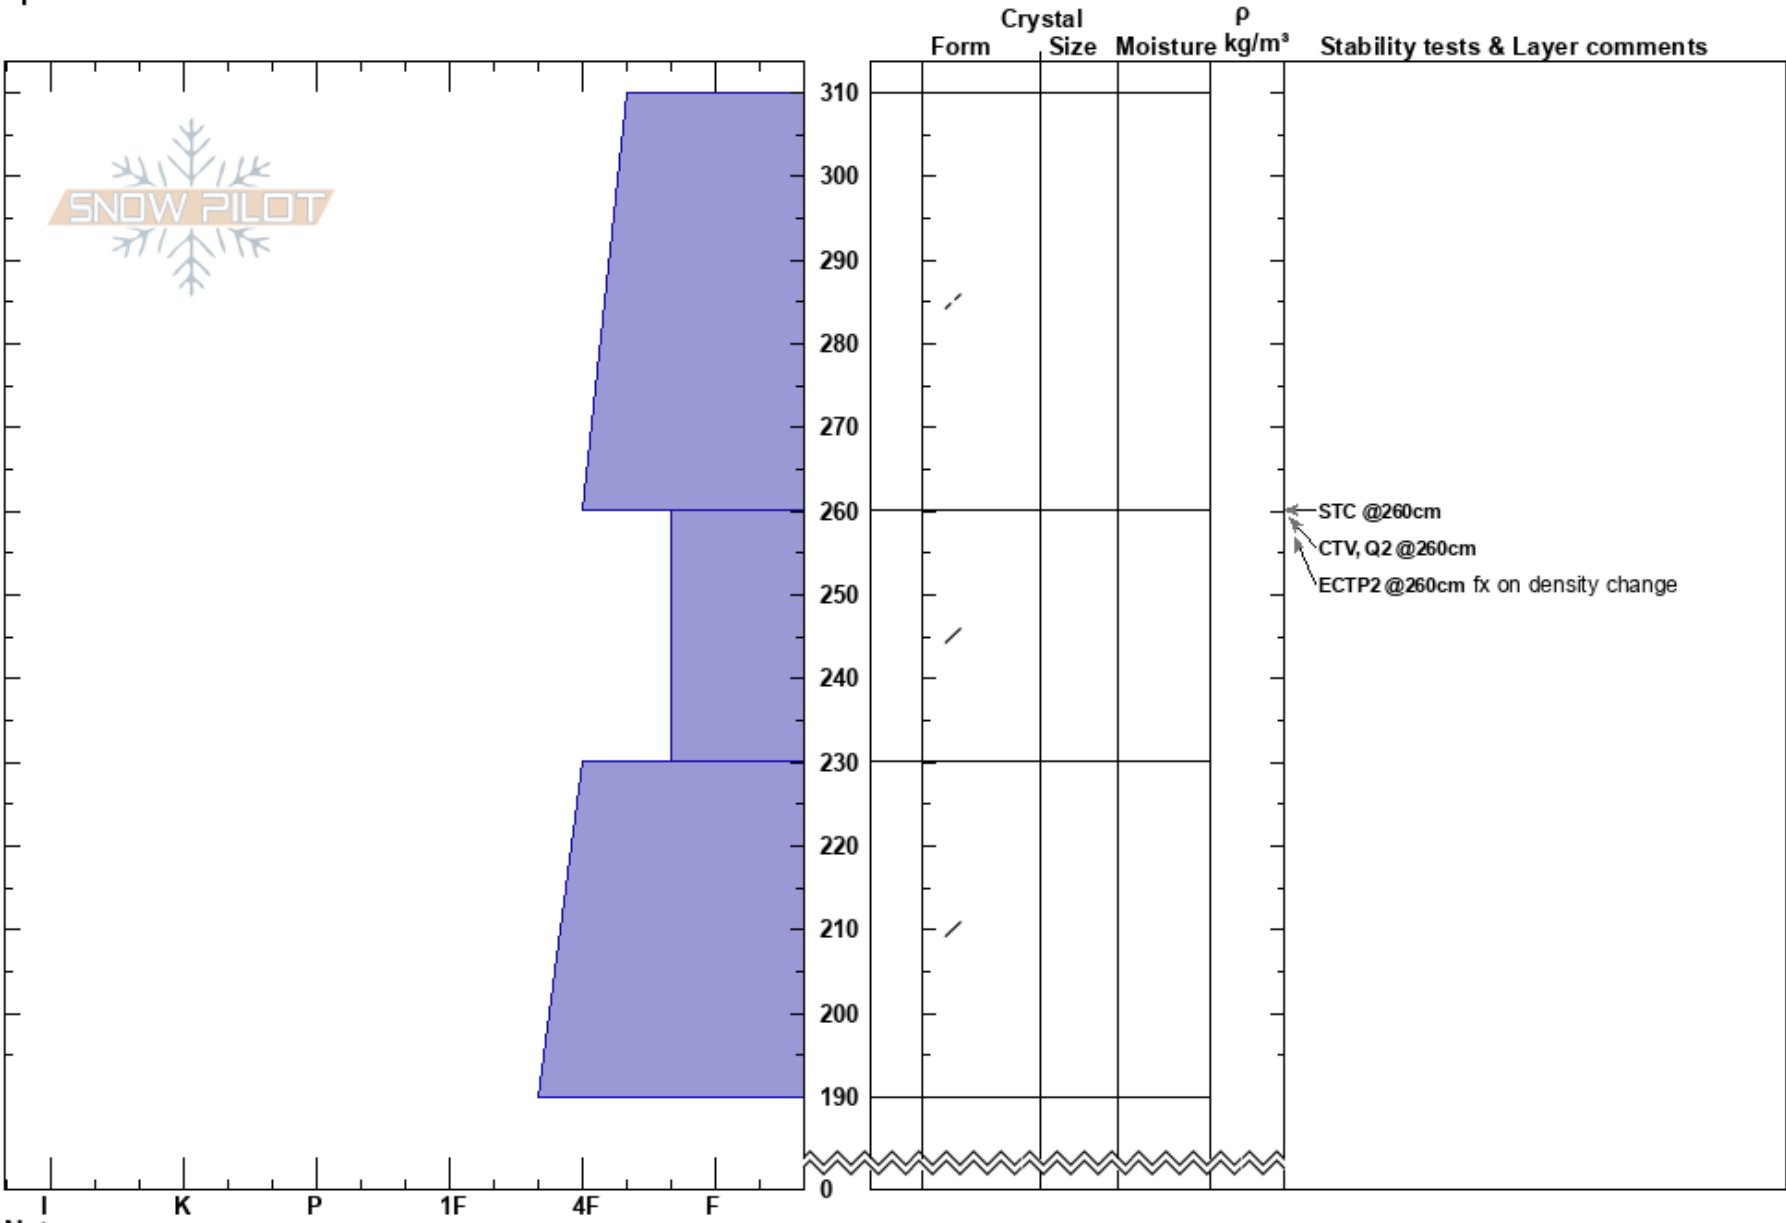

Rustler Chute IB
 Kachina Peaks
 AZ
 Elevation: 12000 ft
 Aspect: 110°
 Specifics:

Jon Miller
 02/24/2019 - 11:30am
 Co-ord: 12S 437935E 3910636N
 Slope Angle: 36°
 Wind Loading: previous

Stability:
 Air Temperature: -2°C
 Sky Cover:
 Precipitation: NO
 Wind: SW Calm

HS:310
 PS: 20 310-260cm:Problematic layer

Notes: Further loading from 2/23 NW wind?