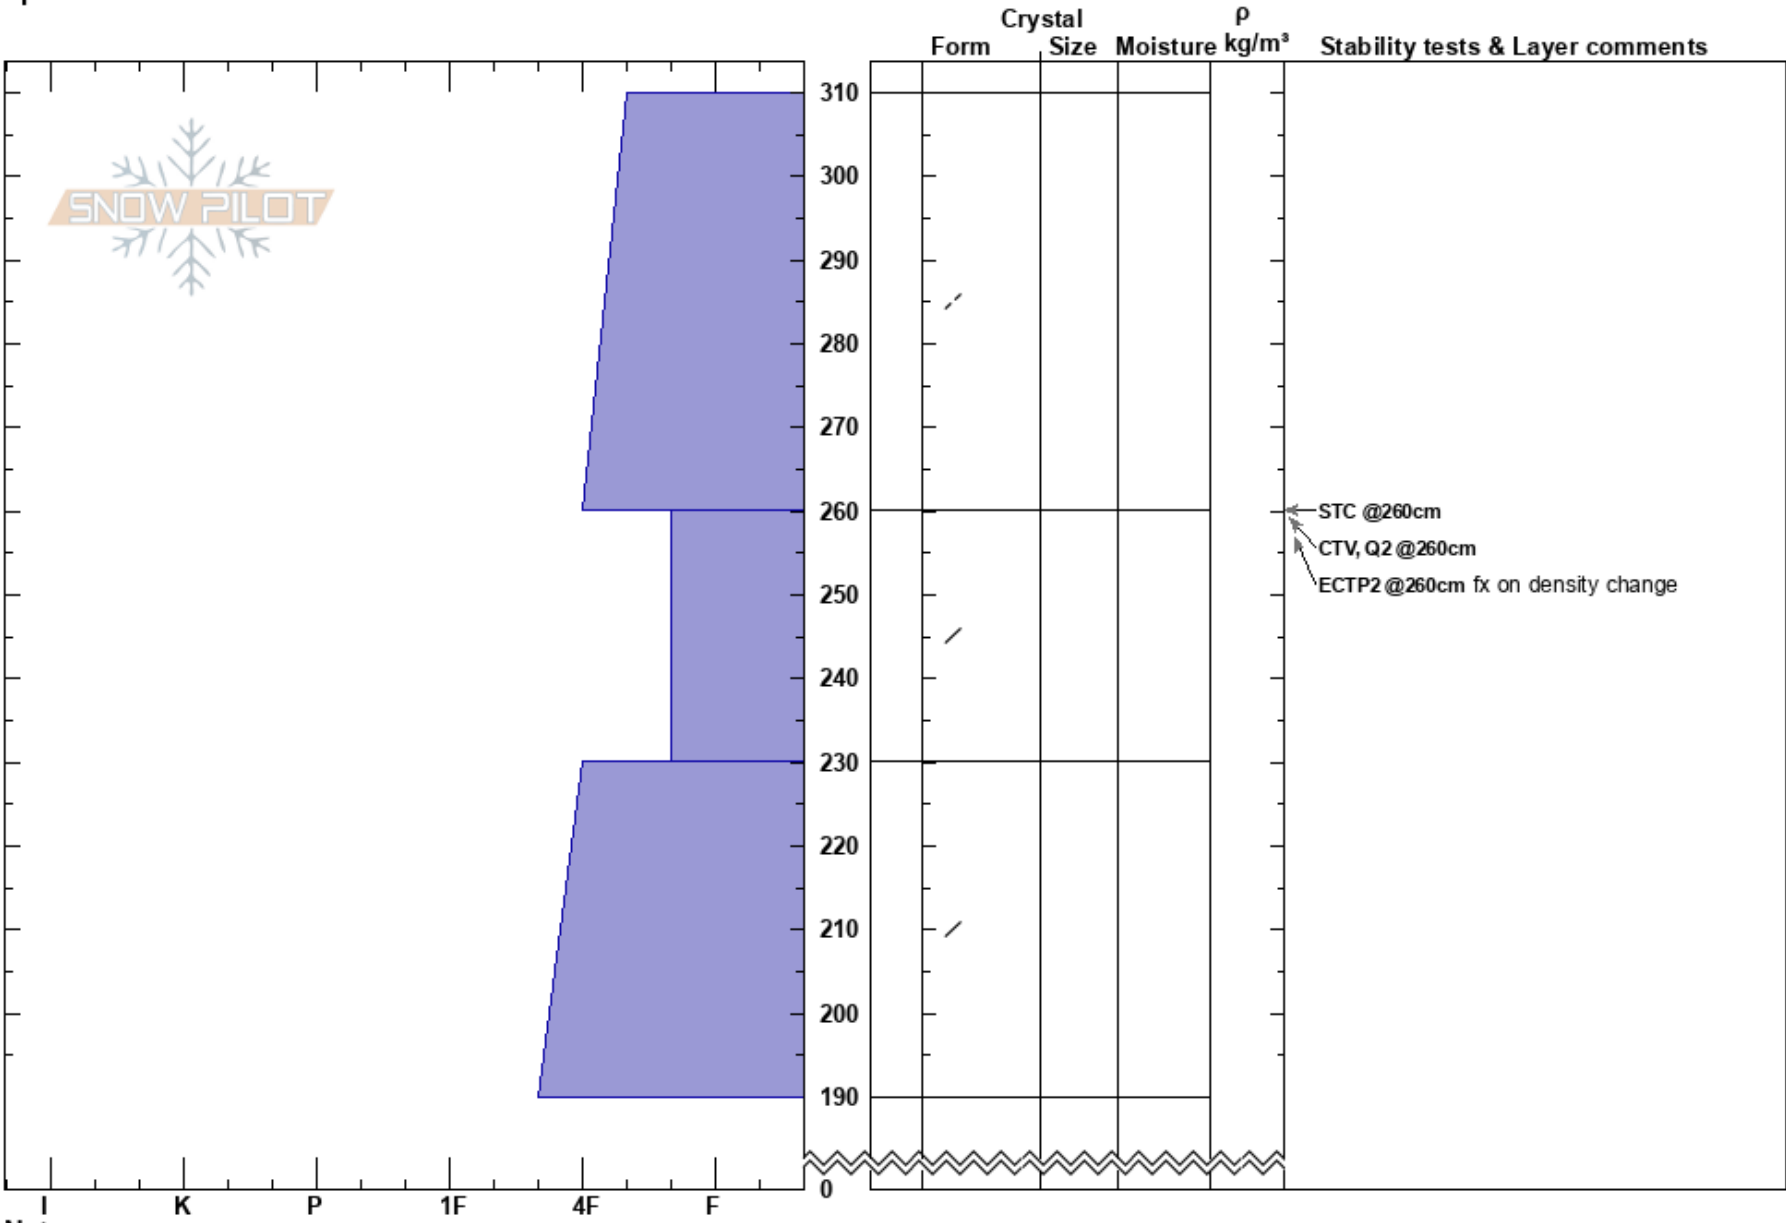

Rustler Chute IB  
 Kachina Peaks  
 AZ  
 Elevation: 12000 ft  
 Aspect: 110°  
 Specifics:

Jon Miller  
 02/24/2019 - 11:30am  
 Co-ord: 12S 437935E 3910636N  
 Slope Angle: 36°  
 Wind Loading: previous

Stability:  
 Air Temperature: -2°C  
 Sky Cover:  
 Precipitation: NO  
 Wind: SW Calm

HS:310  
 PS: 20 310-260cm:Problematic layer

Notes: Further loading from 2/23 NW wind?