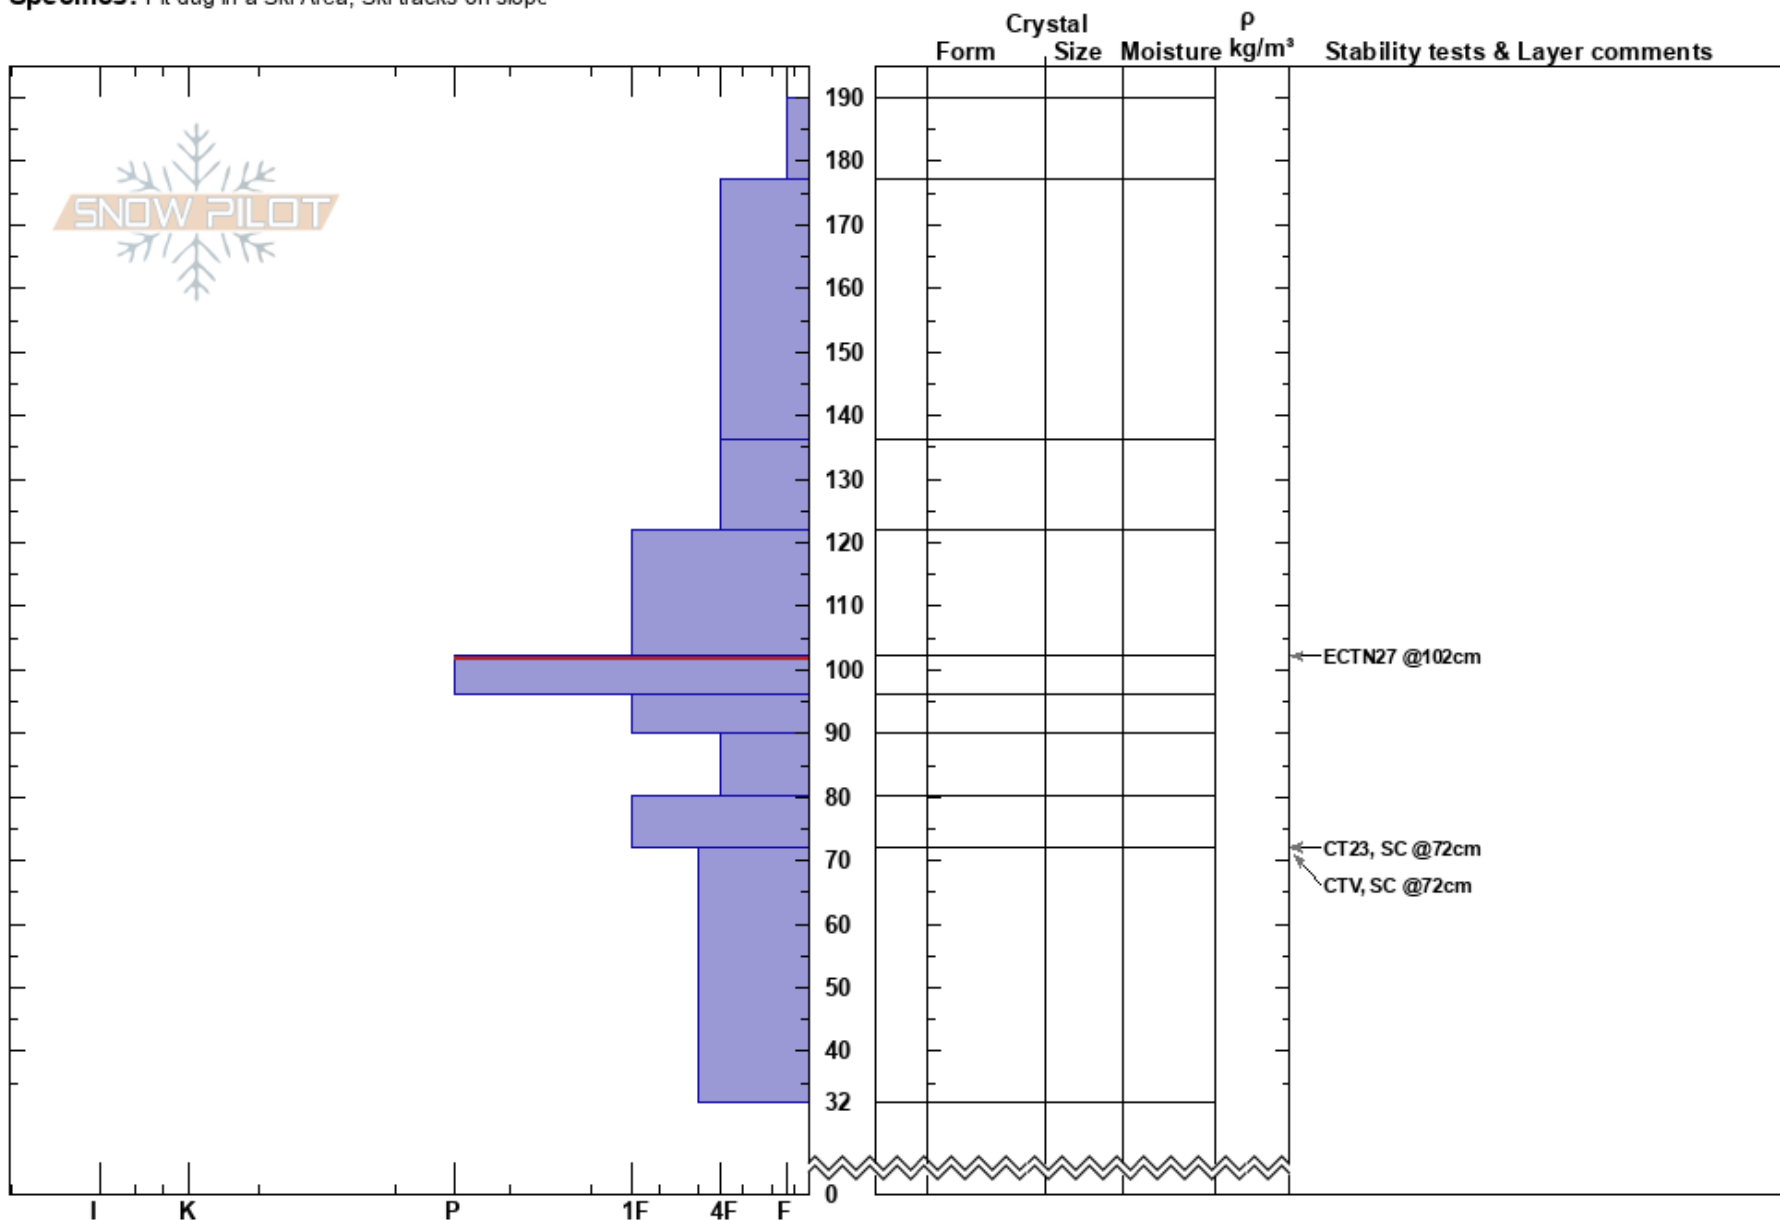

BCSP PHQ Hasty Pit  
Beaver Creek Resort  
CO

Eric McCue  
02/24/2019 - 2:00pm  
Co-ord: 13S 370573E 4380689N

Elevation: 11400 ft  
Aspect: 19°

Slope Angle: 6°  
Wind Loading: previous

Specifics: Pit dug in a Ski Area; Ski tracks on slope

Stability:

Air Temperature: -4°C

HS:190

PF:50

102-96cm:Problematic layer

Sky Cover: FEW

Precipitation: NO

Wind: W Light Breeze

Layer Notes:

Notes: