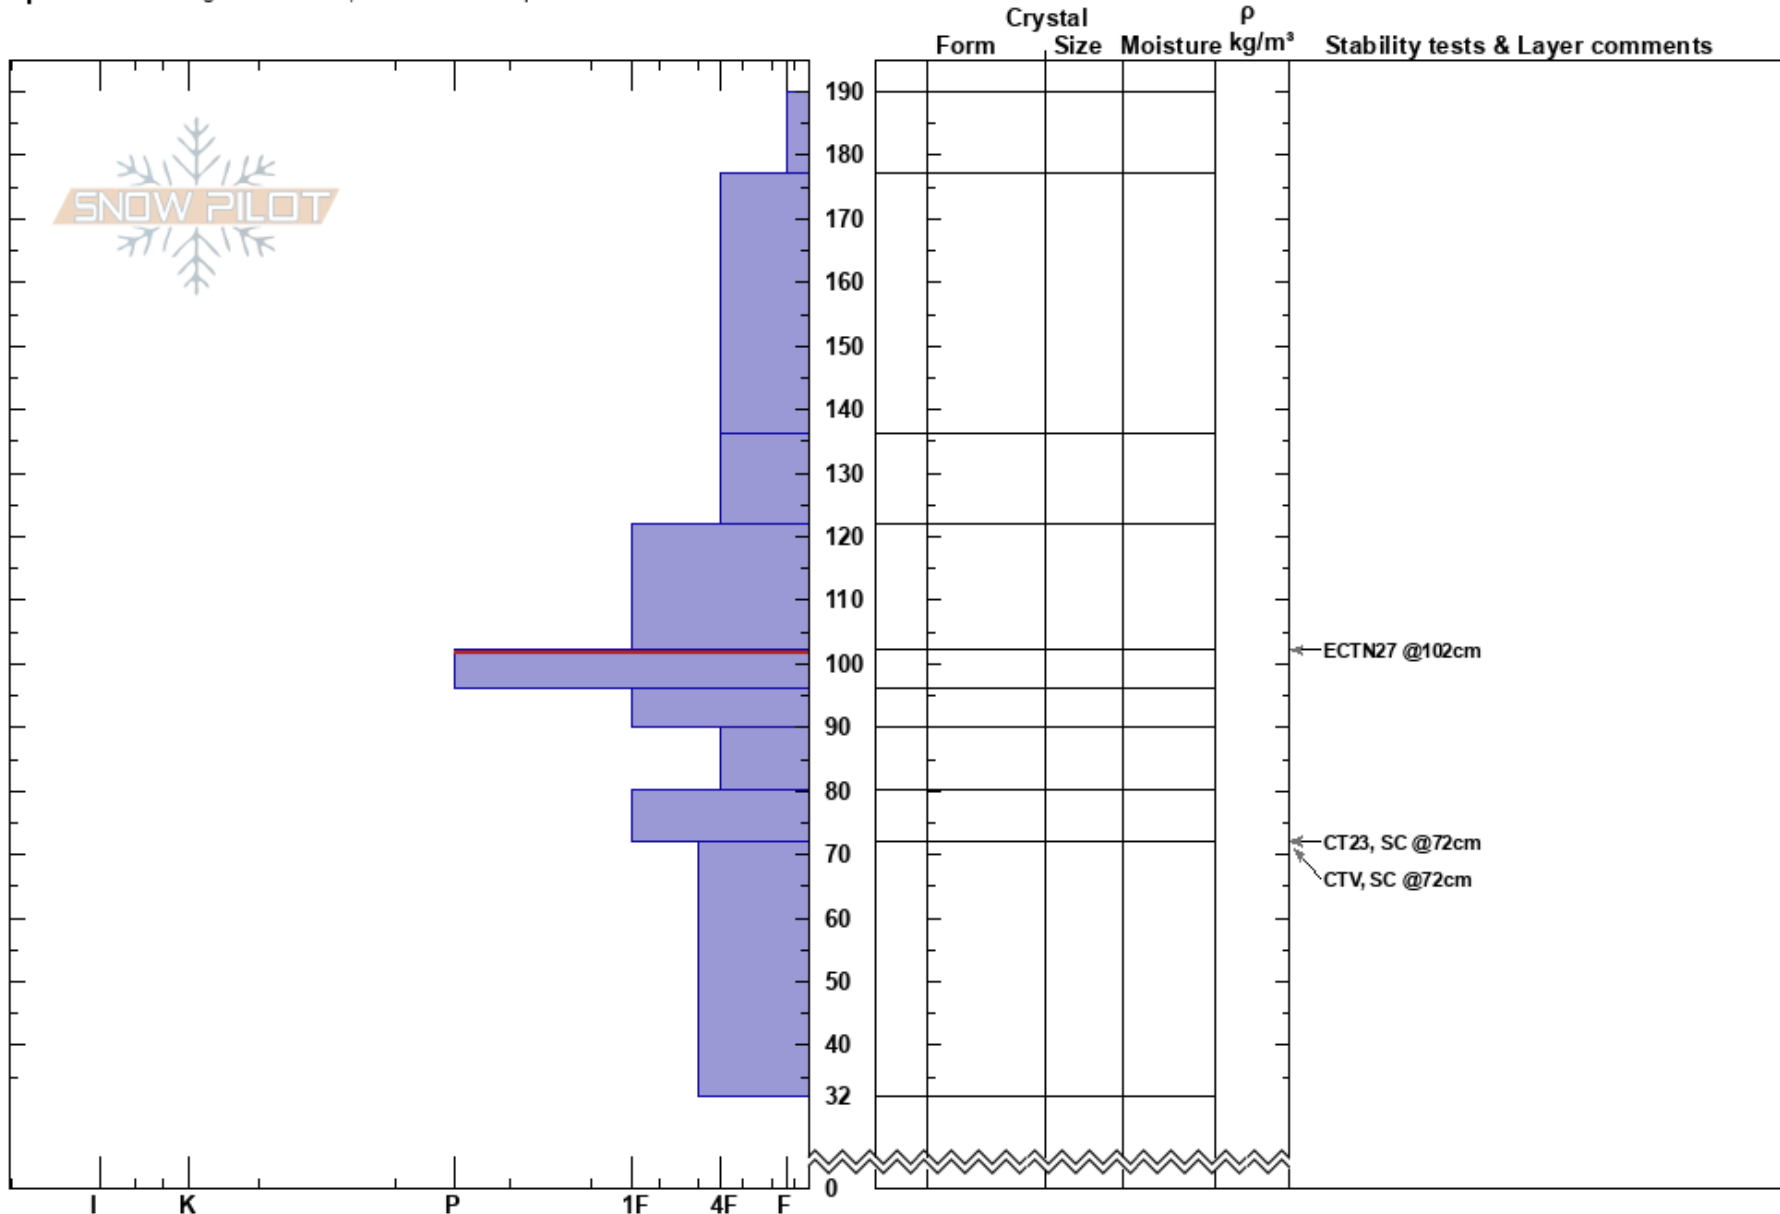

BCSP PHQ Hasty Pit
Beaver Creek Resort
CO

Eric McCue
02/24/2019 - 2:00pm
Co-ord: 13S 370573E 4380689N

Elevation: 11400 ft
Aspect: 19°

Slope Angle: 6°
Wind Loading: previous

Specifics: Pit dug in a Ski Area; Ski tracks on slope

Stability:

Air Temperature: -4°C

HS:190

PF:50

102-96cm:Problematic layer

Sky Cover: FEW

Precipitation: NO

Wind: W Light Breeze

Layer Notes:

Notes: