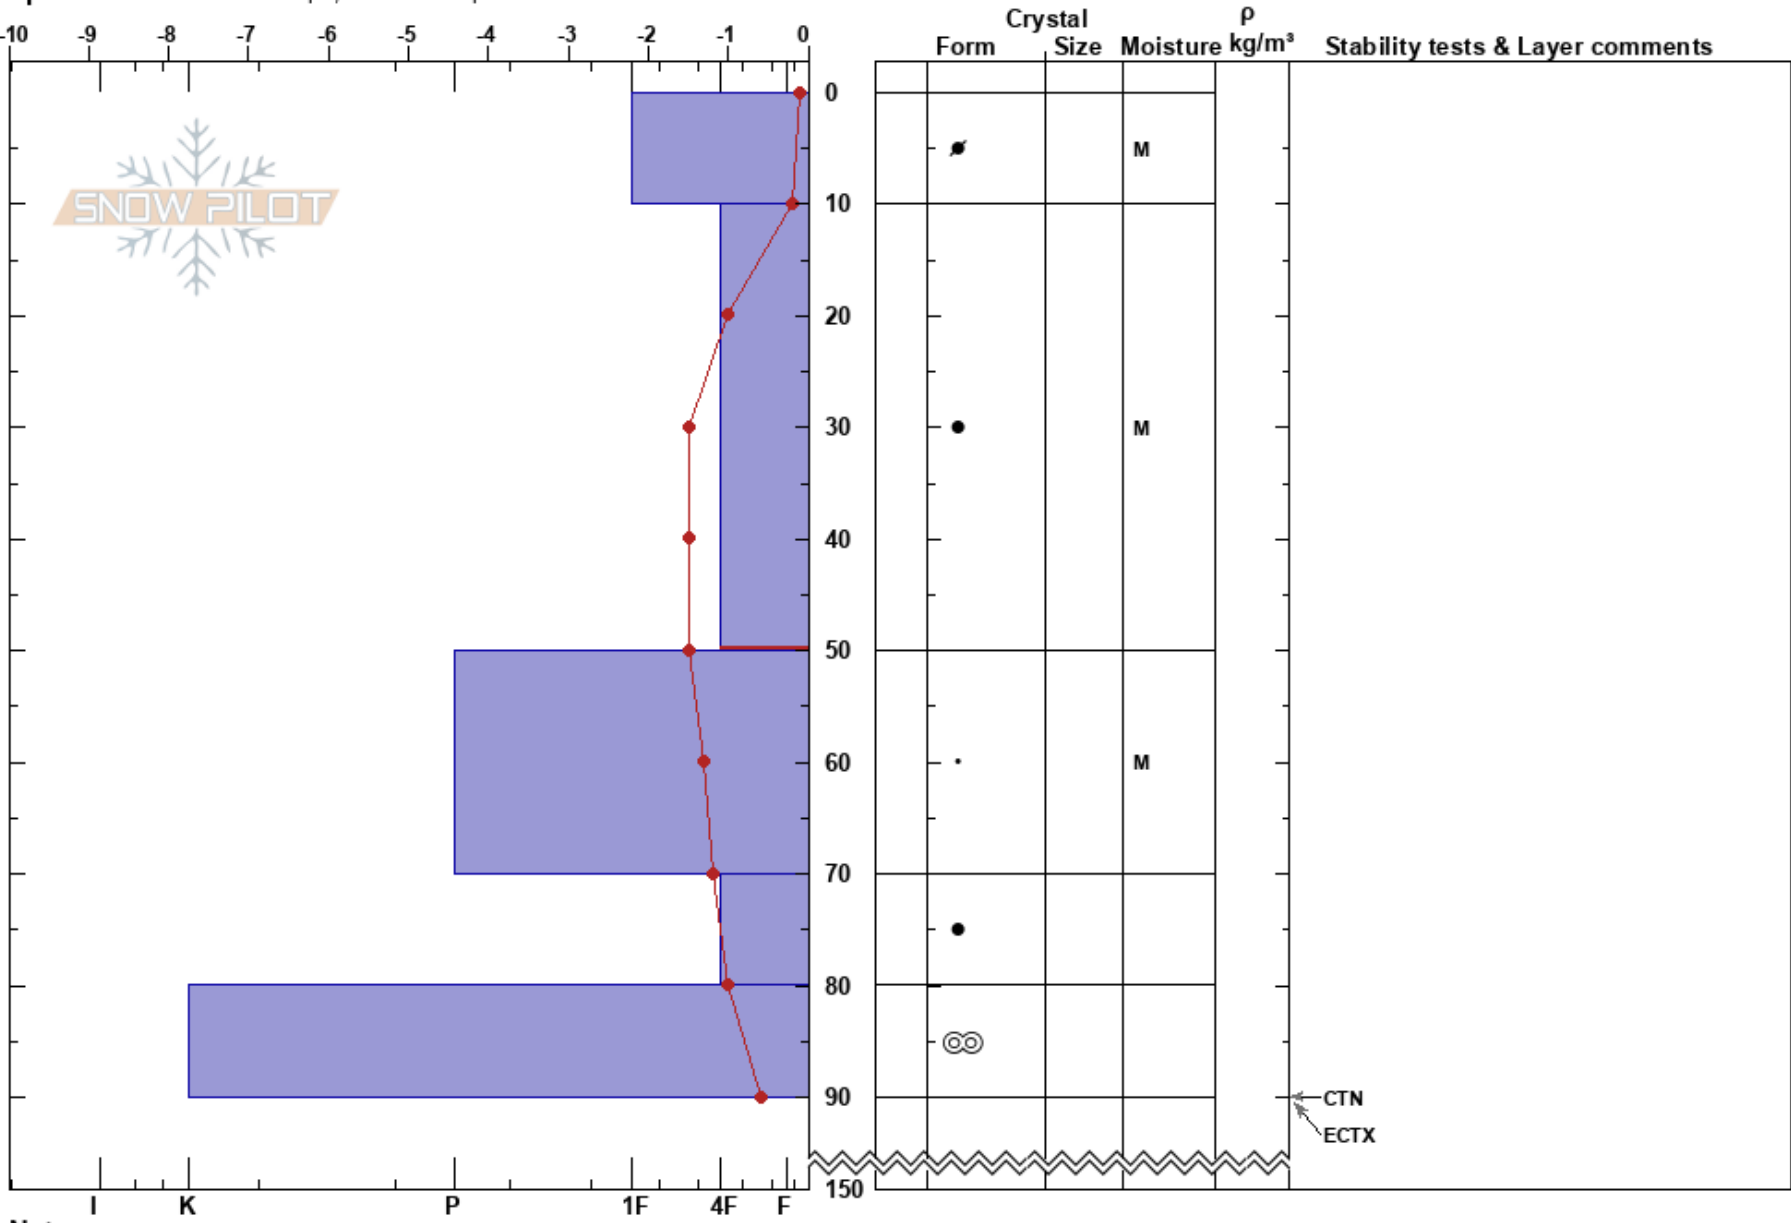

TL Geten
 Snasahögarna
 Sweden
 Elevation: 900 m
 Aspect: E
 Specifics: Ski tracks on slope; We skied slope

Karin Trolin
 25/02/2019 - 11:00
 Co-ord:
 Slope Angle: 38°
 Wind Loading: previous

Stability: **HS:150** **Layer Notes:**
 Air Temperature: 1°C **PF:25** 10-50cm:Problematic layer
 Sky Cover: BKN
 Precipitation: NO
 Wind: W Moderate