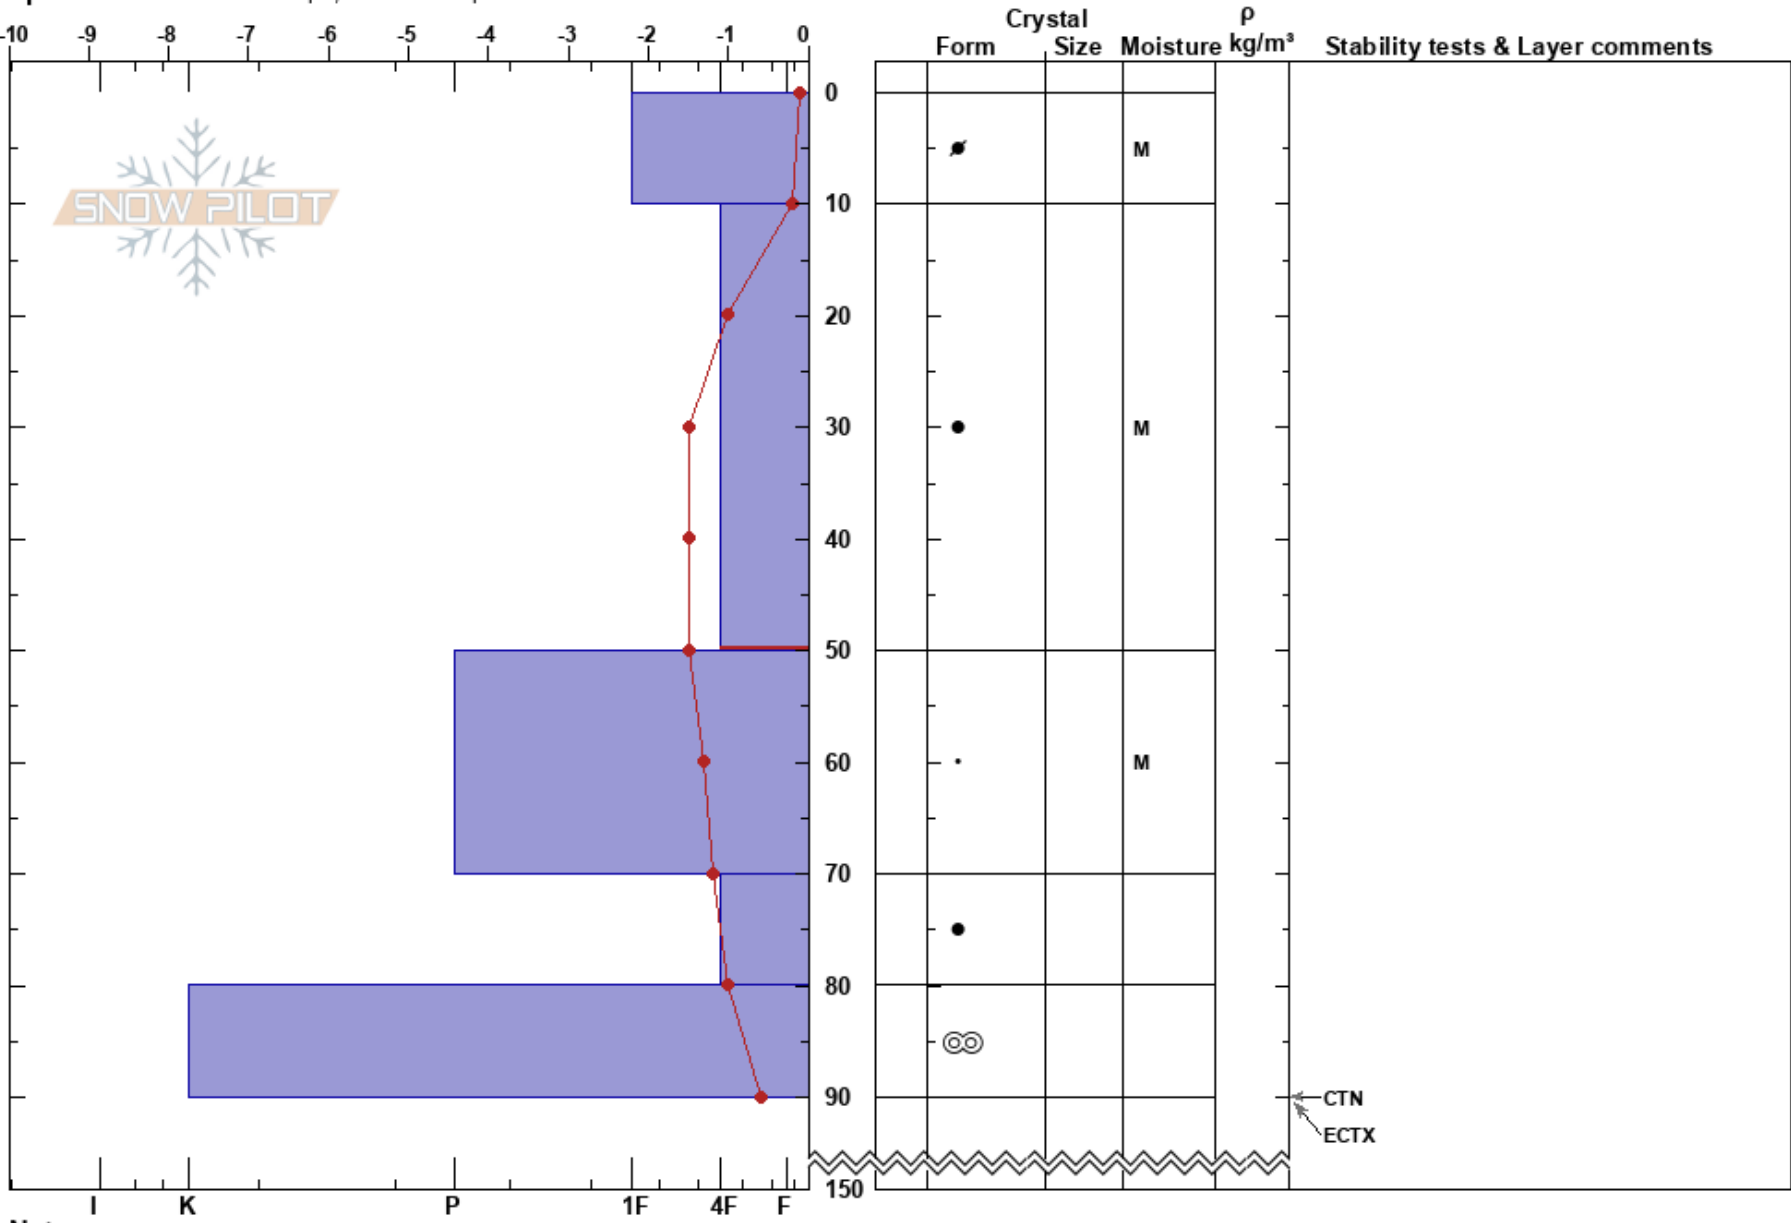

TL Geten  
 Snasahögarna  
 Sweden  
 Elevation: 900 m  
 Aspect: E  
 Specifics: Ski tracks on slope; We skied slope

Karin Trolin  
 25/02/2019 - 11:00  
 Co-ord:  
 Slope Angle: 38°  
 Wind Loading: previous

Stability: **HS:150** **Layer Notes:**  
 Air Temperature: 1°C **PF:25** 10-50cm:Problematic layer  
 Sky Cover: BKN  
 Precipitation: NO  
 Wind: W Moderate

Notes: