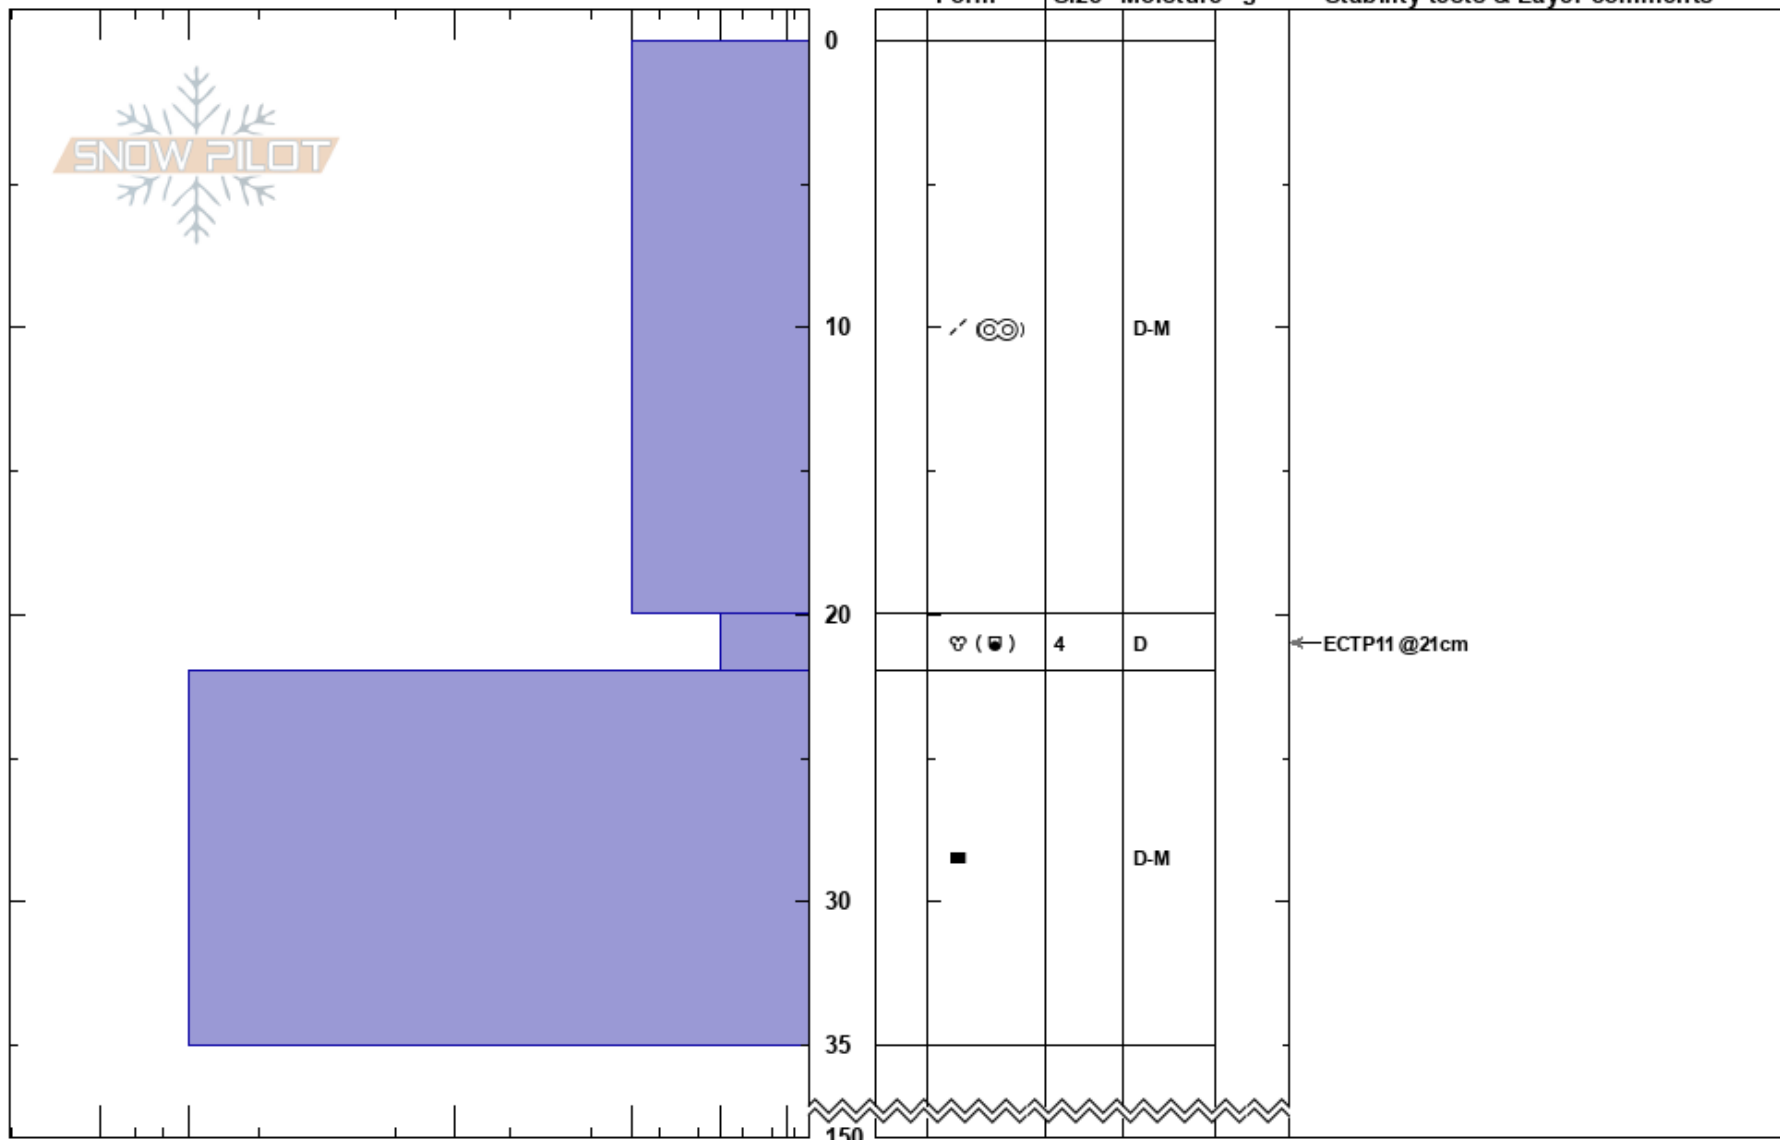

Lillmittåkläppen 19022
 Funäsfjällen
 Sweden
Elevation: 1050 m
Aspect: SE
Specifics:

Fredrik Norberg
 25/02/2019 - 10:00
Co-ord:
Slope Angle: 28°
Wind Loading: no

Stability: **HS:**150 **Layer Notes:**
Air Temperature: 0°C **PF:**10 20-22cm:Problematic layer
Sky Cover: CLR
Precipitation: NO
Wind: NW Moderate